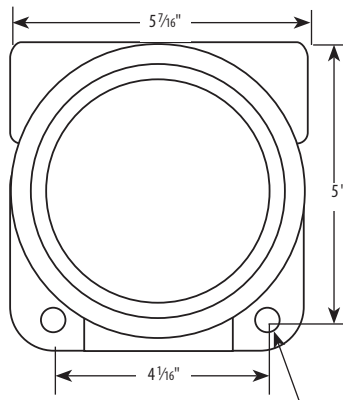

5/16" Diameter Mounting Holes

Solid Cover Arrangements

SOLID COVER	
Catalog Number	Description
XIHLFCX	Flat Cover, 3/4" NPT Hubs

* Extended dome "EC" cover adds 15/16"

SOLID COVER	
Catalog Number	Description
XIHLDCX	Dome Cover, 3/4" NPT Hubs
XIHLECX*	Extended dome cover

Glass Cover Arrangements

GLASS COVER	
Catalog Number	Description
XIHLFGCX	Flat Glass Cover, 3/4" NPT Hubs

GLASS COVER	
Catalog Number	Description
XIHLDCGX	Dome Glass Cover, 3/4" NPT Hubs

EXPLOSIONPROOF Instrument Housings