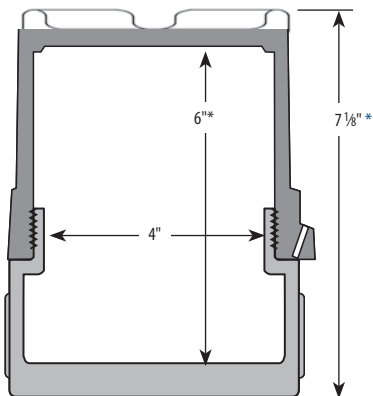

5/16" Diameter Mounting Holes

Solid Cover Arrangements

SOLID COVER	
Catalog Number	Description
XIHLFCX	Flat Cover, 3/4" NPT Hubs

* Extended dome "EC" cover adds 15/16"

SOLID COVER	
Catalog Number	Description
XIHLDCX	Dome Cover, 3/4" NPT Hubs
XIHLECX*	Extended dome cover