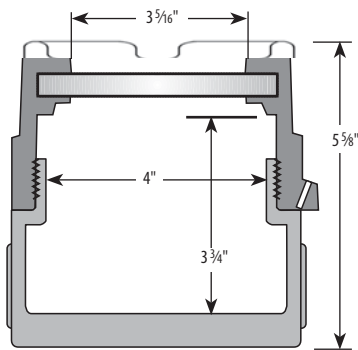

5/16" Diameter Mounting Holes

Solid Cover Arrangements

SOLID COVER	
Catalog Number	Description
XIHLFCX	Flat Cover, 3/4" NPT Hubs

* Extended dome "EC" cover adds 15/16"

SOLID COVER	
Catalog Number	Description
XIHLDCX	Dome Cover, 3/4" NPT Hubs
XIHLECX*	Extended dome cover

Glass Cover Arrangements

GLASS COVER	
Catalog Number	Description
XIHLFGCX	Flat Glass Cover, 3/4" NPT Hubs

GLASS COVER	
Catalog Number	Description
XIHLDCGX	Dome Glass Cover, 3/4" NPT Hubs

EXPLOSIONPROOF Instrument Housings