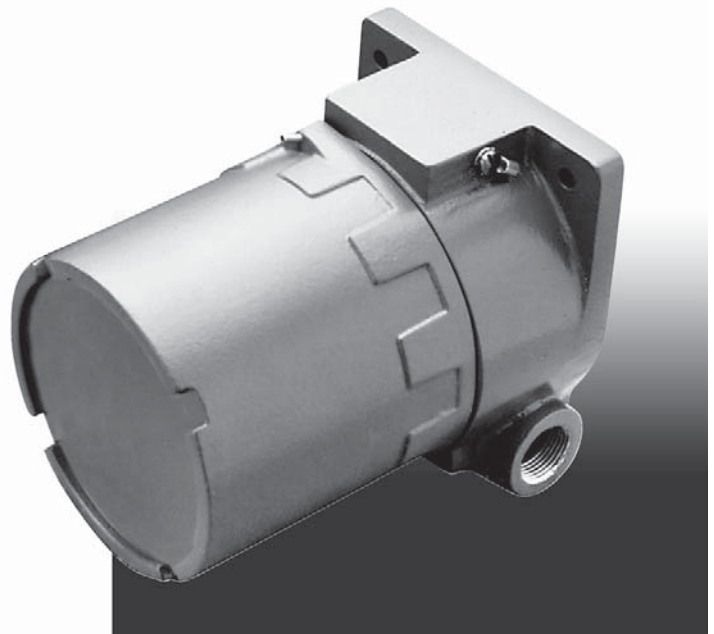

XIHL (Large) SERIES

4" ID Enclosure Single Ended Housing

STANDARD FEATURES

- 3/4" NPT conduit feed-through hubs, offset for maximum clearance and capacity
- 1/2" thick base for blind tapped instrument mounting holes in any location
- Internal and external ground screws and tamper resistant cover set screw for extra safety
- Choice of solid covers or 3-5/16" diameter tempered glass window for local read out and display
- Buna-Nitrile rubber gasket for NEMA Type 4X watertight applications
- Corrosion resistant, "safety blue" polyester powder coating (other colors available)
- Stainless steel hardware

DESIGN OPTIONS

- 1/4"-20 UNC holes in front boss for bracket mounting
- Front boss modifications: 1/2", 3/4" or 1" NPT & various NPSM & metric entries available (consult factory)
- 1/2" NPT reducers available (add suffix "2" to catalog number)
- Powder or epoxy coatings to match company color scheme
- Cast-on logos
- Custom drilling & tapping modifications