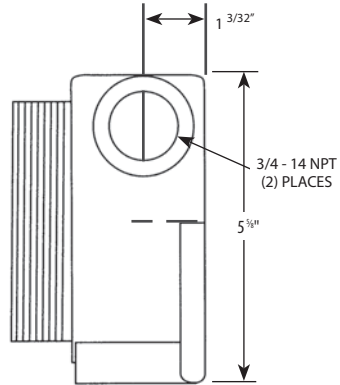

5/16" Diameter Mounting Holes

Solid Cover Arrangements

SOLID COVER	
Catalog Number	Description
XIHLFCX	Flat Cover, 3/4" NPT Hubs

* Extended dome "EC" cover adds 15/16"

SOLID COVER	
Catalog Number	Description
XIHLDCX	Dome Cover, 3/4" NPT Hubs
XIHLECX*	Extended dome cover