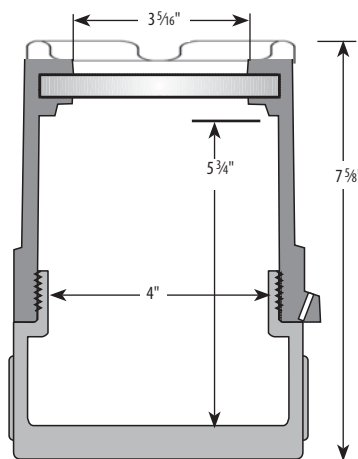

5/16" Diameter Mounting Holes

Solid Cover Arrangements

SOLID COVER	
Catalog Number	Description
XIHLFCX	Flat Cover, 3/4" NPT Hubs

* Extended dome "EC" cover adds 15/16"

SOLID COVER	
Catalog Number	Description
XIHLDCX	Dome Cover, 3/4" NPT Hubs
XIHLECX*	Extended dome cover

Glass Cover Arrangements

GLASS COVER	
Catalog Number	Description
XIHLFGCX	Flat Glass Cover, 3/4" NPT Hubs

GLASS COVER	
Catalog Number	Description
XIHLDCGX	Dome Glass Cover, 3/4" NPT Hubs

EXPLOSIONPROOF Instrument Housings