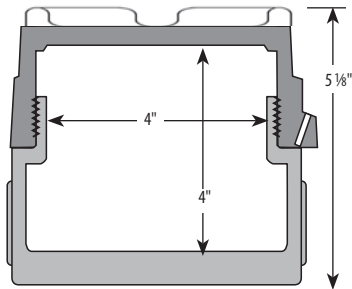

5/16" Diameter Mounting Holes

Solid Cover Arrangements

SOLID COVER	
Catalog Number	Description
XIHLFCX	Flat Cover, 3/4" NPT Hubs

* Extended dome "EC" cover adds 15/16"

SOLID COVER	
Catalog Number	Description
XIHLDCX	Dome Cover, 3/4" NPT Hubs
XIHLECX*	Extended dome cover