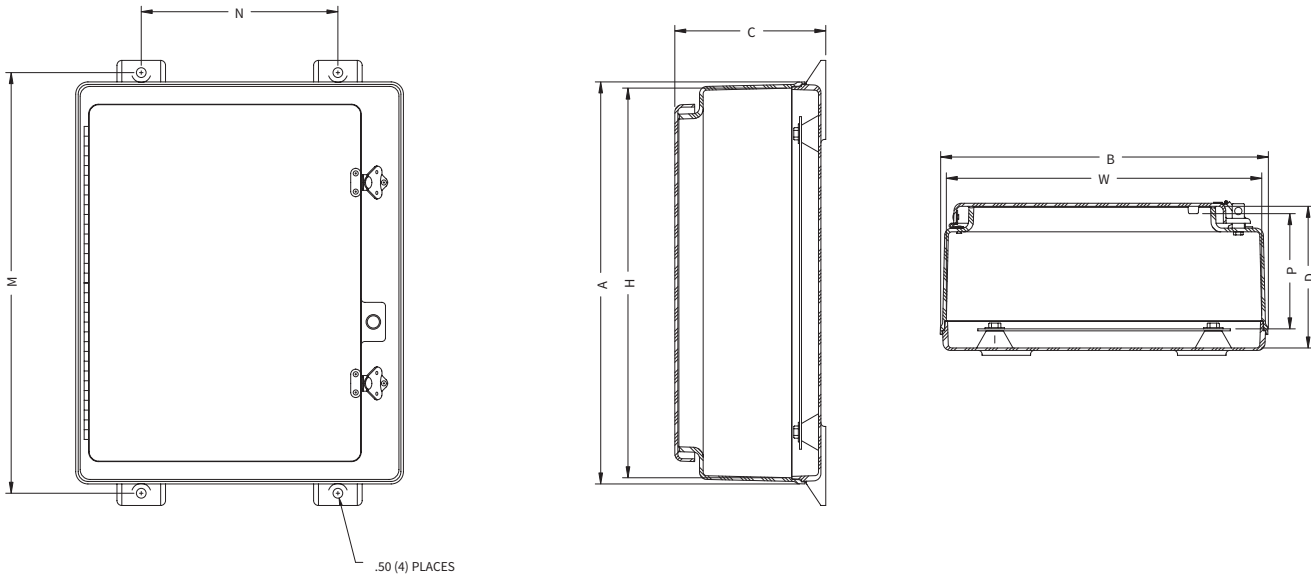

Large Control Enclosure - Hinged Cover / Twist Latches / Flange

CAT. NUMBER	OUTSIDE DIM.			INSIDE DIM.			MOUNTING DIM			SHIPPING WT. (LBS)	PANEL PART NO.	PANEL DIM.
	A	B	C	H	W	D	M	N	P			
N4X-FG-201606CH	22.75	16.87	7.77	19.70	16.04	7.24	21.50	10.12	6.26	17	BPN2016A	17 x 13
N4X-FG-201608CH	22.75	16.87	9.77	19.70	16.04	9.24	21.50	10.12	8.26	22	BPN2016A	17 x 13
N4X-FG-201612CH	22.75	16.87	13.77	19.70	16.04	13.24	21.50	10.12	12.26	24	BPN2016A	17 x 13
N4X-FG-242008CH	27.00	21.24	9.90	24.05	16.04	9.25	25.75	14.00	8.25	32	BP2420A	21 x 17
N4X-FG-242410CH	27.00	25.24	11.90	24.05	20.39	11.25	25.75	17.87	10.25	42	BP2424A	21 x 21
N4X-FG-302410CH	33.41	26.32	11.95	30.46	24.39	11.27	32.25	18.50	10.27	50	BP3024A	27 x 21
N4X-FG-302412CH	33.41	26.32	13.79	30.46	25.47	13.10	32.25	18.50	12.10	54	BP3024A	27 x 21
N4X-FG-363010CH	39.31	32.50	12.05	36.31	25.47	11.36	38.13	23.88	10.36	78	BP3630A	33 x 27
N4X-FG-363012CH	39.31	32.50	14.05	36.31	31.69	13.36	38.13	23.88	12.36	81	BP3630A	33 x 27
N4X-FG-483616CH	51.29	36.62	17.93	48.33	31.69	17.25	50.12	29.25	16.25	108	BP4836A	45 x 33

Information is subject to change without notice

Measurements in inches