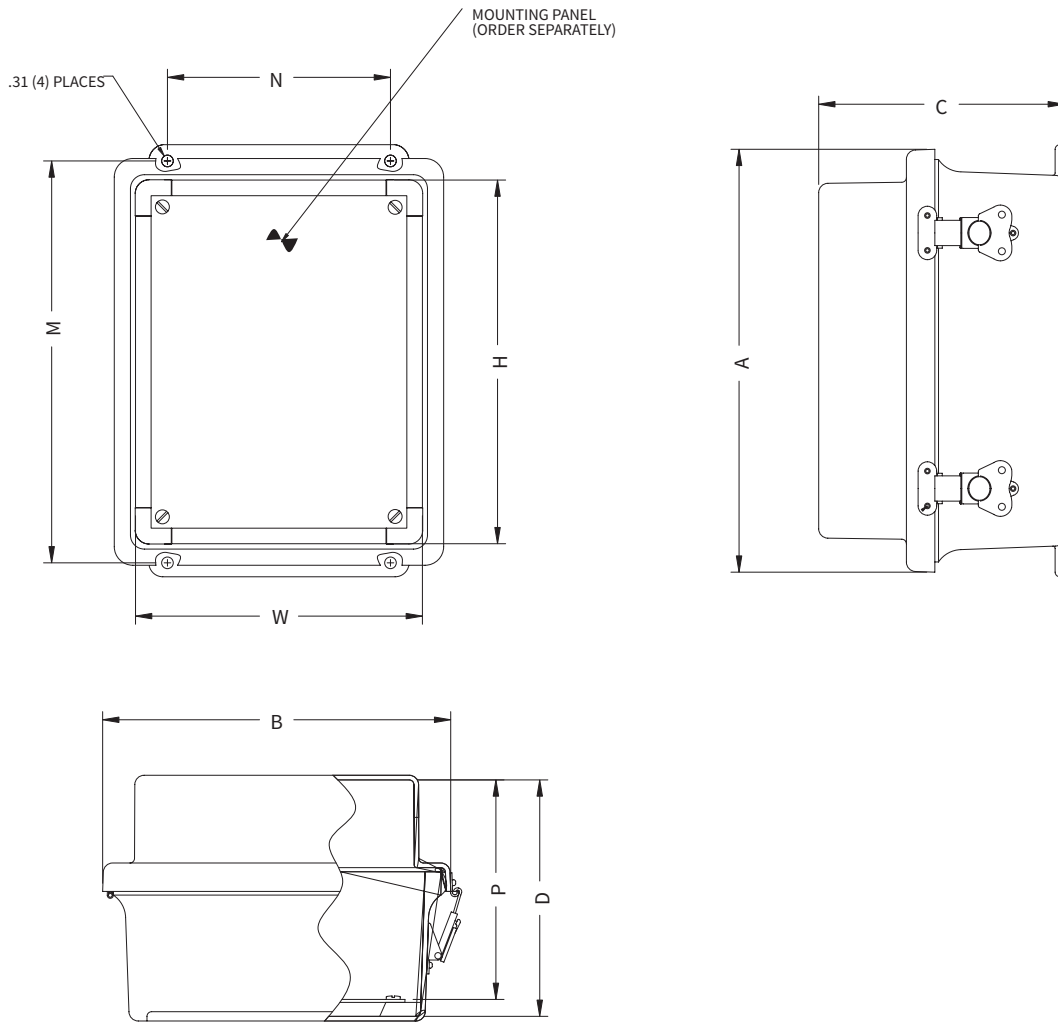

NON-METALLIC ENCLOSURES

Twist Latch Raised Cover Enclosure - Hinged Cover / Twist Latches / Mounting Flange

CAT. NUMBER	OUTSIDE DIM.			INSIDE DIM.			MOUNTING DIM			SHIPPING WT. (LBS)	PANEL PART NO.	PANEL DIM.
	A	B	C	H	W	D	M	N	P			
N4X-FG-060406RCHTL	7.50	5.47	6.22	5.84	3.85	5.95	6.75	2.00	5.49	2.50	BP64A	4.88 x 2.88
N4X-FG-060606RCHTL	7.50	7.52	6.22	5.72	5.72	5.95	6.75	4.00	5.49	2.75	BP66A	4.88 x 4.88
N4X-FG-080606RCHTL	9.62	7.46	6.22	7.73	5.74	5.95	8.88	4.00	5.49	3.50	BP86A	6.88 x 4.88
N4X-FG-080806RCHTL	9.56	9.38	6.26	7.73	7.73	6.01	8.75	6.00	5.43	4.00	BP88A	6.88 x 6.88
N4X-FG-100806RCHTL	11.62	9.37	6.61	9.73	7.73	6.36	10.75	6.00	5.91	5.00	BP108A	8.88 x 6.88
N4X-FG-121006RCHTL	13.56	11.43	6.61	11.79	9.80	6.32	12.75	8.00	5.87	6.50	BP1210A	10.88 x 8.88
N4X-FG-121207RCHTL	13.56	13.38	7.73	11.70	11.70	7.48	12.75	10.00	6.90	8.40	BP1212A	10.88 x 10.88
N4X-FG-141207RCHTL	15.50	13.38	7.69	13.53	11.55	7.45	14.62	10.00	6.87	8.50	BP1412A	12.88 x 10.88
N4X-FG-161407RCHTL	17.53	15.43	7.71	15.63	13.60	7.45	16.75	12.00	6.87	11.50	BP1614A	14.88 x 12.88
N4X-FG-181610RCHTL	19.62	17.48	10.62	17.69	15.69	10.31	18.88	12.00	9.86	19.25	BP1816A	16.88 x 14.88
N4X-FG-201610RCHTL	22.00	17.56	10.64	19.72	15.72	10.33	21.25	10.00	9.87	20.25	BP2016A	18.88 x 14.88

Information is subject to change without notice

Measurements in inches