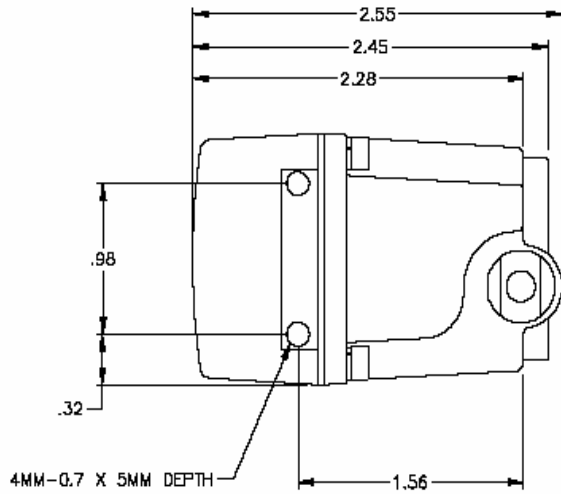

Weldon *Your Gateway to the Future*
800.989.2718

Technical Specifications

Model	6500	6501-6506
Color/B&W	Color	B&W
Operating Temp	-20 to +65°C	-20 to +60°C
View Angle Diagonal	130°	110°
View Angle Vertical	78°	66°
View Angle Horizontal	104°	88°
Infrared Assist	YES	NO