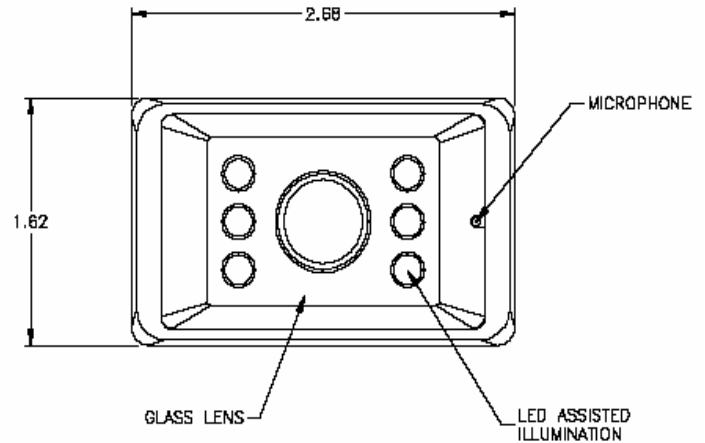

WWW.V-MUX.COM

Features

- Use with Vista III
- Automatically Switch Image
- Monitor Interior or Exterior Activities
- Rear View
- Flush Mount Side-View
- Infrared on Rear-View

6500-0000-00 Rear View White
6501-0000-00 Left White
6502-0000-00 Right White
6503-0000-00 Left Chrome
6504-0000-00 Right Chrome
6505-0000-00 Left Primer
6506-0000-00 Right Primer
0L40-2032-00 25' Video Cable

Side View

Rear View

Camera Kits

V-MUX® is a Vehicle Multiplex System that offers tremendous flexibility to the OEM.

Utilizing from 1 to 32 nodes the OEM can build their entire electrical system from the ground up. Integrate stand alone sub-systems such as door interlocks, climate control and voltage monitoring. The System Designer™ software gives you the flexibility to use any input or output the way you need to. Don't be held hostage by companies providing "custom programming" that require you to rely on them for changes. With V-MUX® you have SRP (Self Reliant Programming) at your finger-

Weldon *Your Gateway to the Future*
800.989.2718

Technical Specifications

Model	6500	6501-6506
Color/B&W	Color	B&W
Operating Temp	-20 to +65°C	-20 to +60°C
View Angle Diagonal	130°	110°
View Angle Vertical	78°	66°
View Angle Horizontal	104°	88°
Infrared Assist	YES	NO