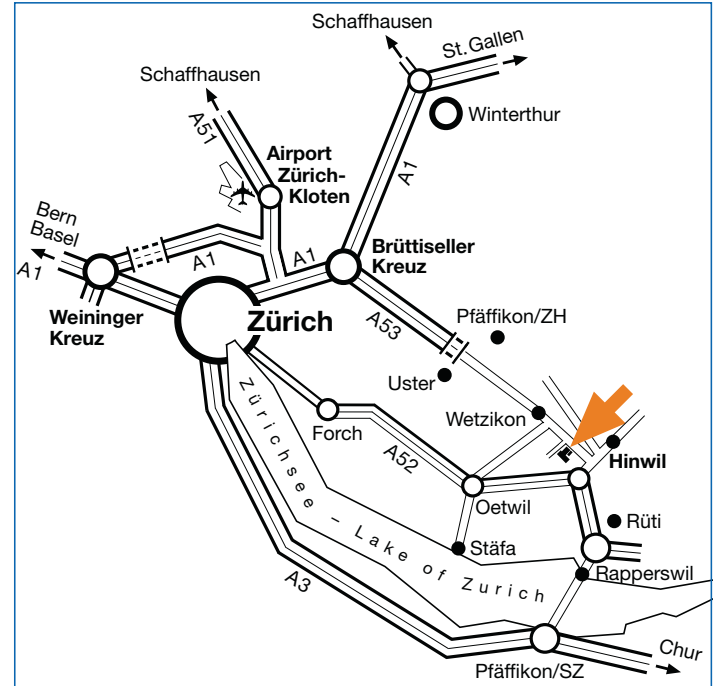

So finden Sie uns.

How to find us.

Voici comment nous trouver.

Così ci trova.

**By car
from the Airport or Zurich:**

Highway A1 > St. Gallen >
A53 > Uster > Wetzikon >
Hinwil (Industrie)

**By train and bus
from Zurich:**

S3, S5, S14, S15 > Wetzikon

from the Airport Zurich:

S2/S15, S2/S3, IR/S15 > Wetzikon

> Bus from Wetzikon to Hinwil

Stop at: Hinwil Center Ost
or Zürichstrasse

Brunnenbachstrasse 1
CH-8340 Hinwil

BELIMO®