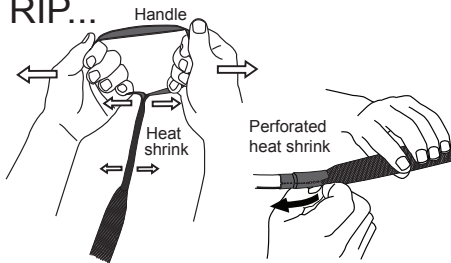

① INSTALL TRUNK...

② RIP...

③ SLIDE...

④ SLIP

009-101 Issue 1

CAUTION: Corning Cable Systems recommends the use of safety glasses (spectacles) conforming to ANSI Z87, for eye protection from accidental injury when handling cables or working with fiber.

WARNING: Never look into the end of a fiber or connector that may be carrying laser light. Laser light can be invisible and can damage your eyes. Viewing it directly does not cause pain. The iris of the eye will not close voluntarily as when viewing a bright light. Consequently, serious damage to the retina of the eye is possible. Should accidental exposure to laser light be suspected, arrange for an eye examination immediately.

CAUTION: This pulling grip contains a connectorized cable end. Remove the grip only as directed. **DO NOT CUT OFF THE PULLING GRIP.**

Note: This pulling grip is rated for 100 lb (45.5 kg).

CAUTION: For optimum performance, always keep dust caps on non-mated connectors. Use an MTP cleaning tool (p/n 2104466-01) to clean the connectors before reinstalling them in an adapter.