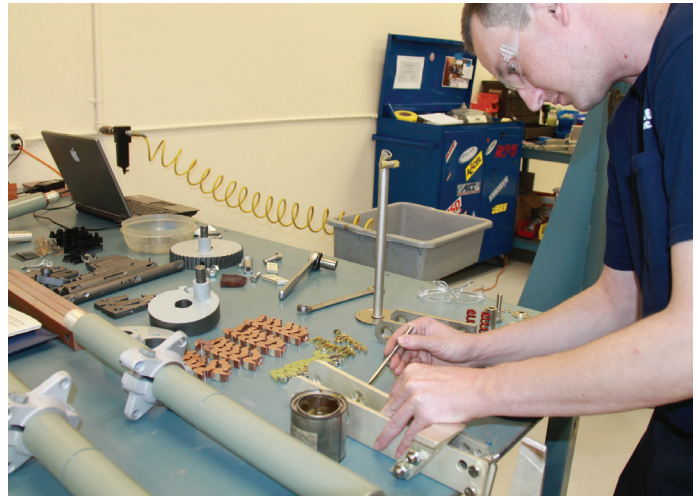

TESTS & REPAIR

CBS&R provides advanced **SHOP TESTING AND REPAIR SERVICES**, including emergency response, for troubleshooting your failed electrical equipment. All repairs are tested using calibrated test sets to original equipment manufacturing (OEM) specifications. CBS&R is the only testing facility on the Gulf Coast to offer magnetron atmospheric condition (MAC) testing in the shop to predict the remaining life of your vacuum-based gear.