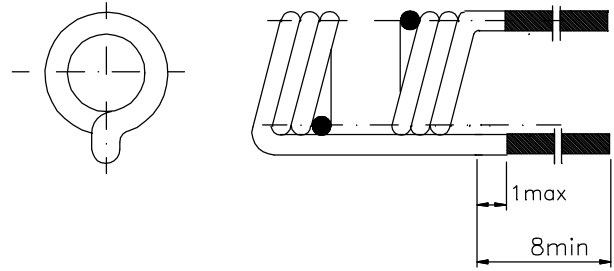

SPRING COILS

MODEL	APPLICATIONS	FEATURES	SPECIFICATIONS
CS 	FM Radio, Communication products.	Vertical pins out or horizontal pins out. Clockwise or Anti-clockwise. Close wound/Space wound.	Operating frequency: 10MHz~500MHz Wire type: 2UEW 0.3-1.5mm Color: Gold/Red/Green

Dimensions (mm)

Horizontal, Anti-Clockwise, Close Wound FM Coil

Horizontal, Clockwise, Space Wound FM Coil

Vertical, Clockwise, Space wound FM Coil

Vertical, Anti-Clockwise, Close Wound FM Coil

※ Specifications other than the above will be furnished upon request.