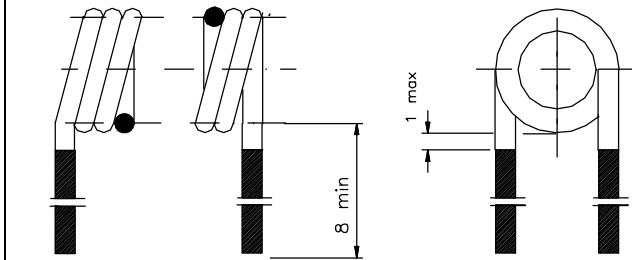

SPRING COILS

MODEL	APPLICATIONS	FEATURES	SPECIFICATIONS
CS 	FM Radio, Communication products.	Vertical pins out or horizontal pins out. Clockwise or Anti-clockwise. Close wound/Space wound.	Operating frequency: 10MHz~500MHz Wire type: 2UEW 0.3-1.5mm Color: Gold/Red/Green

Dimensions (mm)

Horizontal, Anti-Clockwise, Close Wound FM Coil

Horizontal, Clockwise, Space Wound FM Coil

Vertical, Clockwise, Space wound FM Coil

Vertical, Anti-Clockwise, Close Wound FM Coil

※ Specifications other than the above will be furnished upon request.