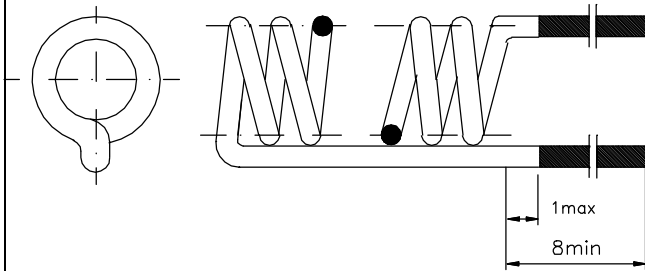

SPRING COILS

MODEL	APPLICATIONS	FEATURES	SPECIFICATIONS
CS 	FM Radio, Communication products.	Vertical pins out or horizontal pins out. Clockwise or Anti-clockwise. Close wound/Space wound.	Operating frequency: 10MHz~500MHz Wire type: 2UEW 0.3-1.5mm Color: Gold/Red/Green

Dimensions (mm)

Horizontal, Anti-Clockwise, Close Wound FM Coil

Horizontal, Clockwise, Space Wound FM Coil

Vertical, Clockwise, Space wound FM Coil

Vertical, Anti-Clockwise, Close Wound FM Coil

※ Specifications other than the above will be furnished upon request.