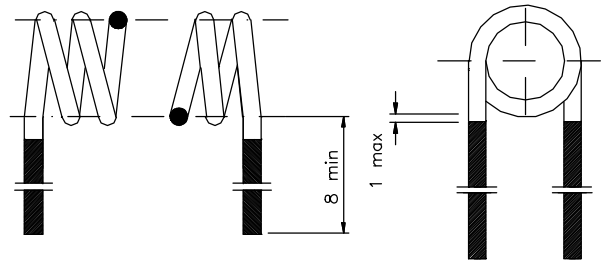

SPRING COILS

MODEL	APPLICATIONS	FEATURES	SPECIFICATIONS
CS 	FM Radio, Communication products.	Vertical pins out or horizontal pins out. Clockwise or Anti-clockwise. Close wound/Space wound.	Operating frequency: 10MHz~500MHz Wire type: 2UEW 0.3-1.5mm Color: Gold/Red/Green

Dimensions (mm)

Horizontal, Anti-Clockwise, Close Wound FM Coil

Horizontal, Clockwise, Space Wound FM Coil

Vertical, Clockwise, Space wound FM Coil

Vertical, Anti-Clockwise, Close Wound FM Coil

※ Specifications other than the above will be furnished upon request.