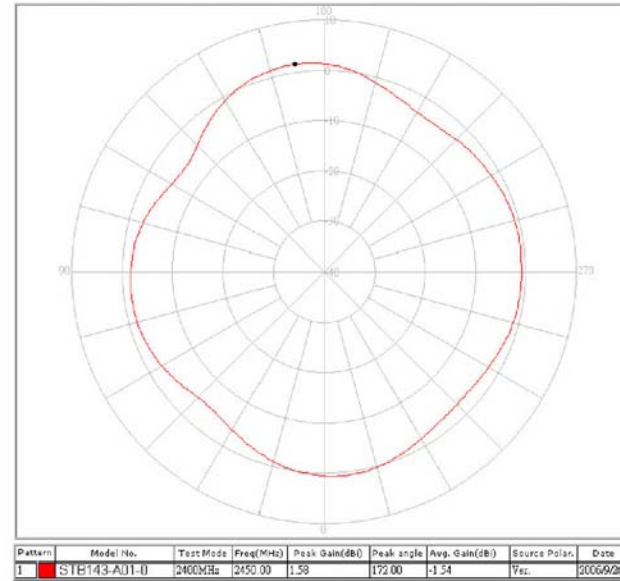

## VSWR Measurement

	Freq(MHz)	VSWR(U)
1	2450.00	1.13

Model No.: STB143-A01-0

Test Mode: 2400MHz

Test date: 2005/9/26

at AM 11:17

Rev.	Description	Date	Approved	Drawing	Name	Date	 <b>Central Components Manufacturing</b> 440 Lincoln Blvd., Middlesex, New Jersey 08846 Phone 732 469-5720 888 288-5152 Fax 732 469-1919 Part No.: <b>ANT-STB143-A01-0-080111</b> 2.45GHz Antenna
				Approved	Howard	01/11/97	
				Checked	Lizzy	01/11/97	
				Drawn	Tina	01/11/97	
				0.0 ± 0.35	0.00 ± 0.20	Angles ± 3'	
					UNIT: mm		

# Pattern

(1) Polar : E-plane  
 Freq.(MHz) : 2450  
 Peak Gain (dBi) : -6.30  
 Peak angle : 26.00  
 Avg. Gain(dBi) : -10.73

(2) Polar : H-plane  
 Freq.(MHz) : 2450  
 Peak Gain (dBi) : 1.58  
 Peak angle : 172.00  
 Avg. Gain(dBi) : -1.54

Antenna Pattern & EIRP Measurement

Antenna Pattern & EIRP Measurement

Rev.	Description	Date	Approved	Drawing	Name	Date
				Approved	Howard	01/11/97
				Checked	Lizzy	01/11/97
				Drawn	Tina	01/11/97
				0.0 ± 0.35	0.00 ± 0.20	Angles ± 3'
				UNIT: mm		