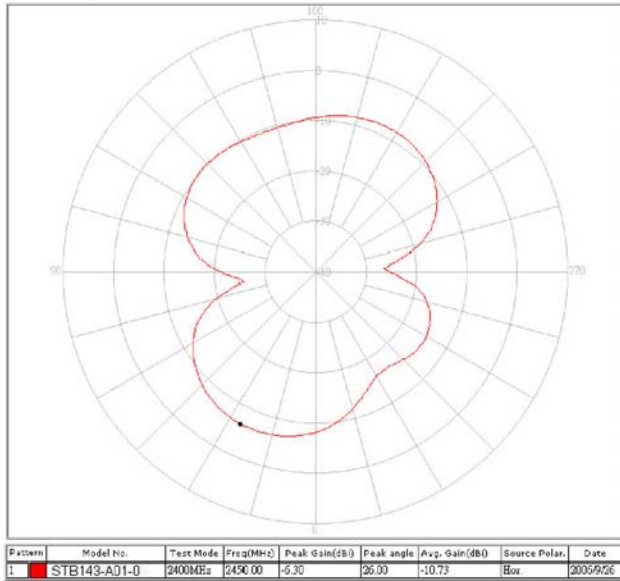

## VSWR Measurement

	Freq(MHz)	VSWR(U)
1	2450.00	1.13

Model No.: STB143-A01-0

Test Mode: 2400MHz

Test date: 2005/9/26

at AM 11:17

Rev.	Description	Date	Approved	Drawing	Name	Date	 <b>Central Components Manufacturing</b> 440 Lincoln Blvd., Middlesex, New Jersey 08846 Phone 732 469-5720 888 288-5152 Fax 732 469-1919 Part No.: <b>ANT-STB143-A01-0-080111</b> 2.45GHz Antenna
				Approved	Howard	01/11/97	
				Checked	Lizzy	01/11/97	
				Drawn	Tina	01/11/97	
				0.0 ± 0.35	0.00 ± 0.20	Angles ± 3'	
					UNIT: mm		

# Pattern

(1) Polar : E-plane  
 Freq.(MHz) : 2450  
 Peak Gain (dBi) : -6.30  
 Peak angle : 26.00  
 Avg. Gain(dBi) : -10.73

(2) Polar : H-plane  
 Freq.(MHz) : 2450  
 Peak Gain (dBi) : 1.58  
 Peak angle : 172.00  
 Avg. Gain(dBi) : -1.54

Antenna Pattern & EIRP Measurement

Antenna Pattern & EIRP Measurement

Rev.	Description	Date	Approved	Drawing	Name	Date
				Approved	Howard	01/11/97
				Checked	Lizzy	01/11/97
				Drawn	Tina	01/11/97
				0.0 ± 0.35	0.00 ± 0.20	Angles ± 3'
				UNIT: mm		