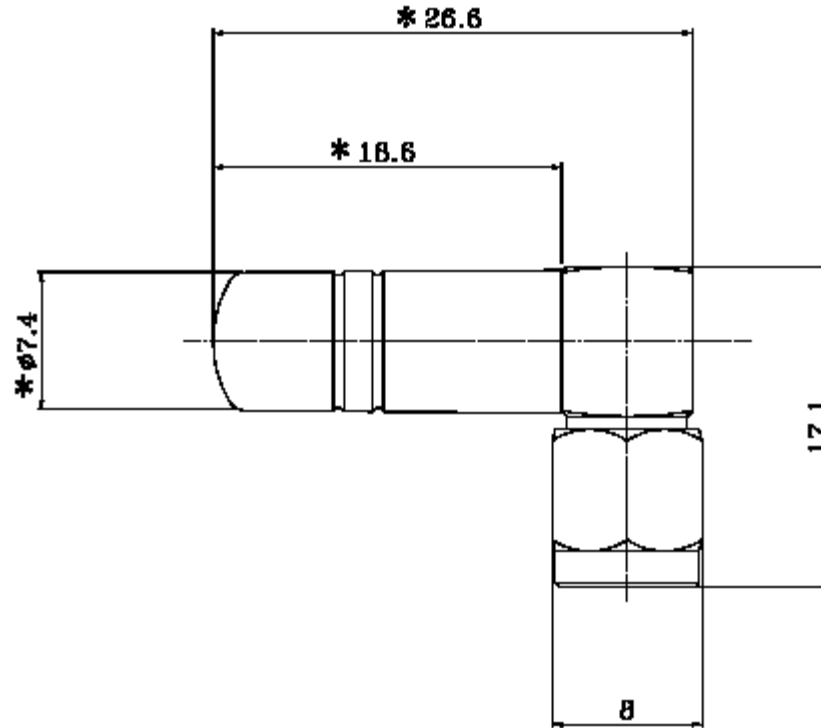

**ANTENNA COVER**

Material: PU  
 Finish: Black

**CONNECTOR (sma)**

Material: Brass  
 Finish: Gold

RoHS compliant

Rev.	Description	Date	Approved	Drawing	Name	Date
				Approved	Howard	01/11/97
				Checked	Lizzy	01/11/97
				Drawn	Tina	01/11/97
				0.0 ± 0.35	0.00 ± 0.20	Angles ± 3'
				UNIT: mm		

## VSWR Measurement

	Freq(MHz)	VSWR(U)
1	2450.00	1.13

Model No.: STB143-A01-0

Test Mode: 2400MHz

Test date: 2005/9/26

at AM 11:17

Rev.	Description	Date	Approved	Drawing	Name	Date	 <b>Central Components Manufacturing</b> 440 Lincoln Blvd., Middlesex, New Jersey 08846 Phone 732 469-5720 888 288-5152 Fax 732 469-1919 Part No.: <b>ANT-STB143-A01-0-080111</b> 2.45GHz Antenna
				Approved	Howard	01/11/97	
				Checked	Lizzy	01/11/97	
				Drawn	Tina	01/11/97	
				0.0 ± 0.35	0.00 ± 0.20	Angles ± 3'	
					UNIT: mm		

Antenna Pattern & EIRP Measurement

Antenna Pattern & EIRP Measurement

Rev.	Description	Date	Approved	Drawing	Name	Date
				Approved	Howard	01/11/97
				Checked	Lizzy	01/11/97
				Drawn	Tina	01/11/97
				0.0 ± 0.35	0.00 ± 0.20	Angles ± 3'
				UNIT: mm		