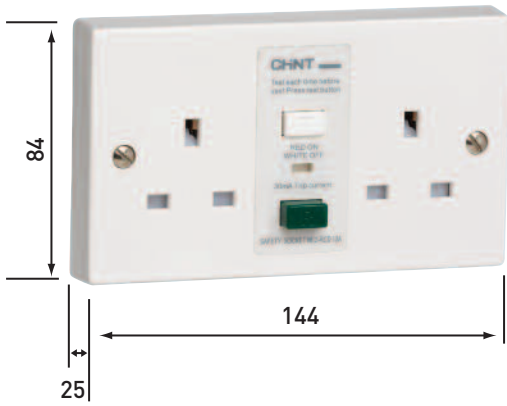

2 GANG RCD SOCKETS

NE2RCD SOCKETS

CATALOGUE NO.	DESCRIPTION
NE2RCD-13A	2 Gang RCD Plastic Socket
NE2RCD-13A(M)	2 Gang RCD Metal Socket

NE2RCD-13A

NE2RCD-13A(M)