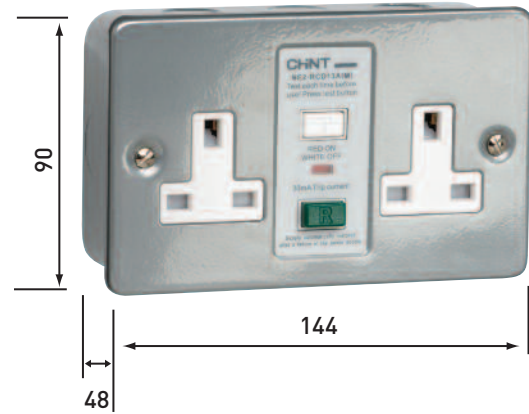

2 GANG RCD SOCKETS

NE2RCD SOCKETS

CATALOGUE NO.	DESCRIPTION
NE2RCD-13A	2 Gang RCD Plastic Socket
NE2RCD-13A(M)	2 Gang RCD Metal Socket

NE2RCD-13A

NE2RCD-13A(M)