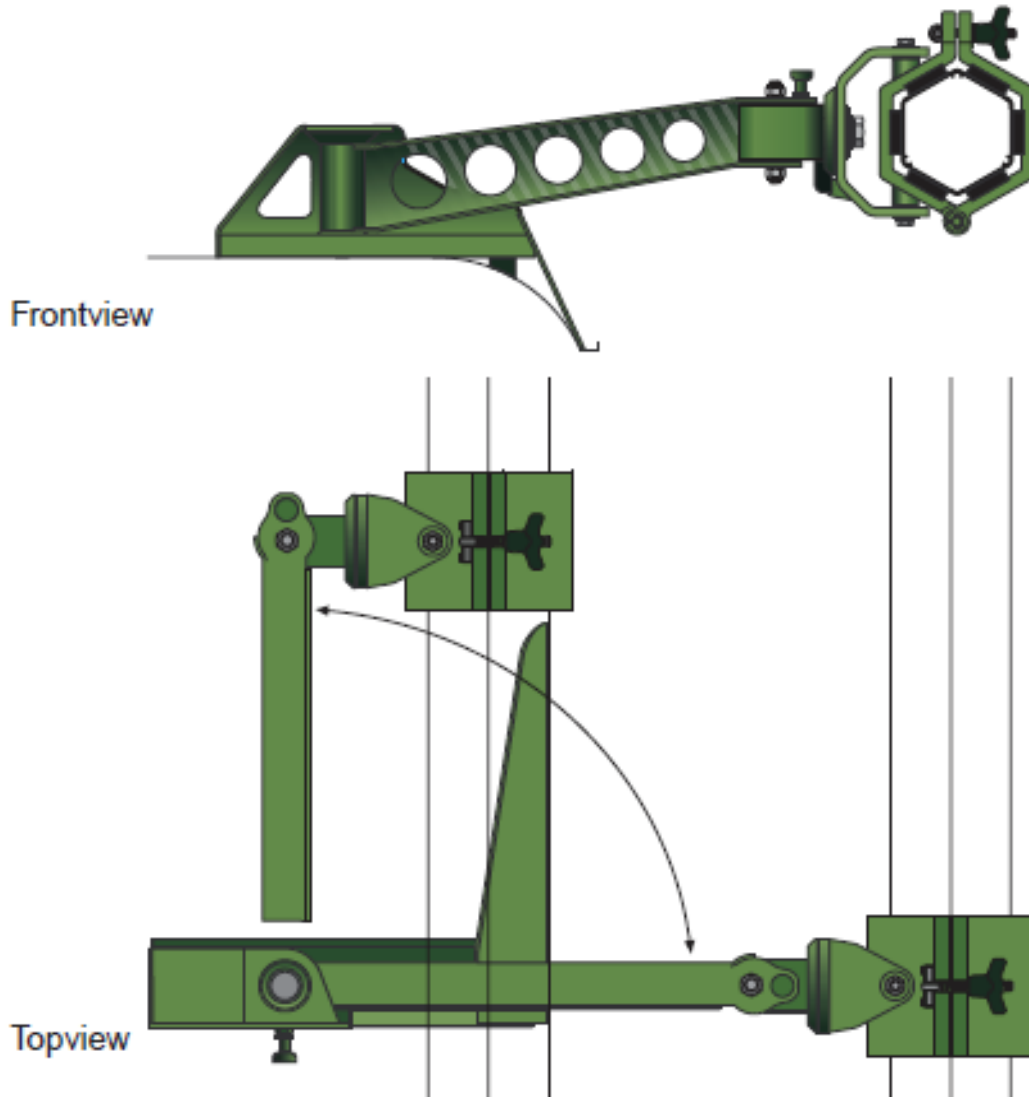

Comrod UK Ltd

Tel (+44) 2380302494
Fax (+44) 2380302195
email: salesuk@comrod.com

Vehicle and Shelter Brackets

Modern telescopic mast headload demands are increasing. Larger and heavier antennas, requiring more precise pointing, erected to greater heights by fewer crewmen are trends being experienced. To effectively and safely meet these increasing demands, Comrod offers a wide variety of mounting brackets and launching mechanisms designed to allow a crew of one or two operators to quickly and safely deploy heavily loaded telescopic mast systems. Comrod's experienced engineering staff are ready to tailor our proven transport and operational assist technology to your specific requirement.

SWINGARM

FIXED BRACKETS

HINGED BRACKETS