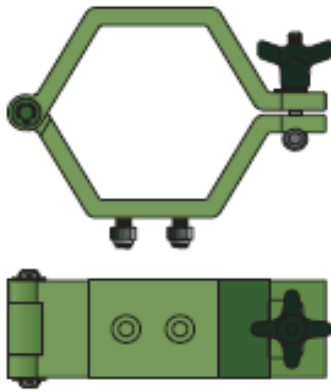

Comrod UK Ltd

Tel (+44) 2380302494
Fax (+44) 2380302195
email: salesuk@comrod.com

Vehicle and Shelter Brackets

Modern telescopic mast headload demands are increasing. Larger and heavier antennas, requiring more precise pointing, erected to greater heights by fewer crewmen are trends being experienced. To effectively and safely meet these increasing demands, Comrod offers a wide variety of mounting brackets and launching mechanisms designed to allow a crew of one or two operators to quickly and safely deploy heavily loaded telescopic mast systems. Comrod's experienced engineering staff are ready to tailor our proven transport and operational assist technology to your specific requirement.

SWINGARM

FIXED BRACKETS

HINGED BRACKETS