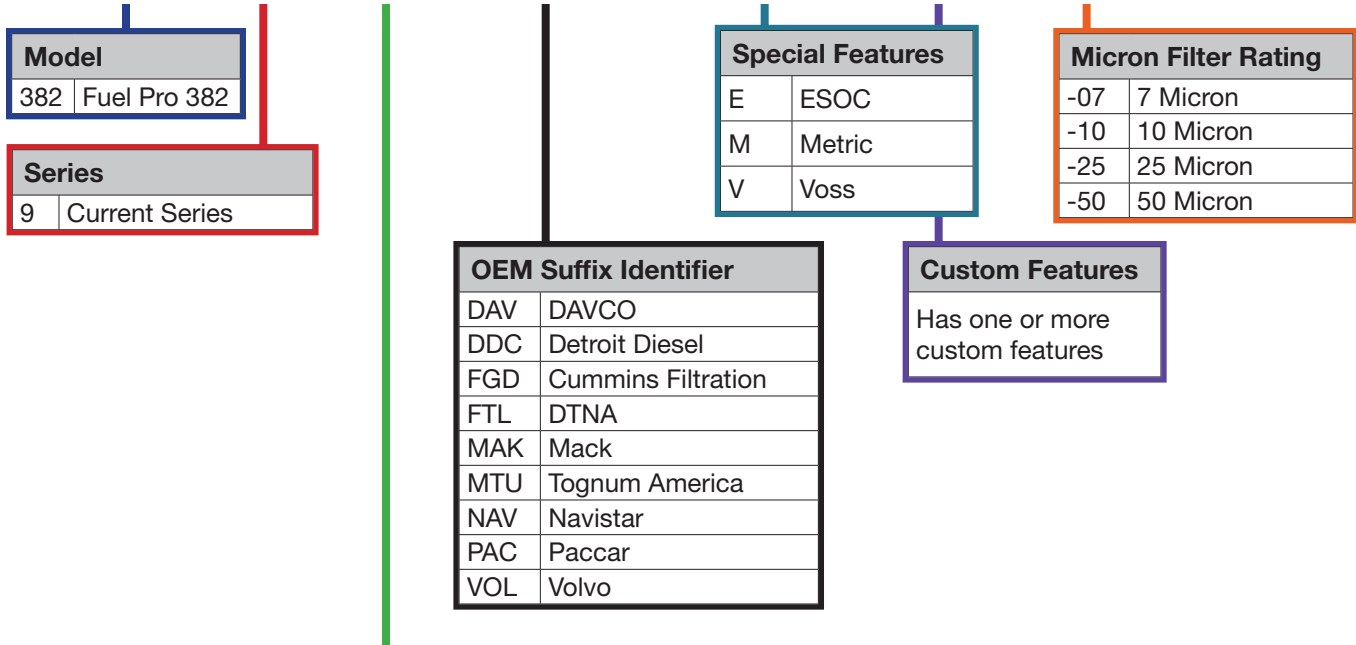

Use this sample part number and the chart below to determine the correct model, features and options.

382 9 50 DAV E 01-07

Options			
30	Fluid Heat	50	Unheated
31	Fluid Heat and WIF	51	Unheated with WIF
32	Fluid Heat with 12VDC 195W preheater	52	12VDC 195W preheater
33	Fluid Heat with 12VDC 195W preheater, and WIF	53	12VDC 195W preheater and WIF
34	Fluid Heat with 24VDC 195W preheater	54	24VDC 195W preheater
35	Fluid Heat with 24VDC 195W preheater, and WIF	55	24VDC 195W preheater and WIF
38	Fluid Heat with 12VDC 155W preheater	58	12VDC 155W preheater
39	Fluid Heat with 12VDC 155W preheater, and WIF	59	12VDC 155W preheater and WIF
40	Fluid Heat with 120VAC 75W overnight heater	60	120VAC 75W overnight heater
41	Fluid Heat with 120VAC 75W overnight heater, and WIF	61	120VAC 75W overnight heater and WIF
42	Fluid Heat with 12VDC 195W preheater, and 120VAC 75W overnight heater	62	12VDC 195W preheater and 120VAC 75W overnight heater
43	Fluid Heat with 12VDC 195W preheater, 120VAC 75W overnight heater, and WIF	63	12VDC 195W preheater, 120VAC 75W overnight heater, and WIF
44	Fluid Heat with 24VDC 195W preheater, and 120VAC 75W overnight heater	64	24VDC 195W preheater and 120VAC 75W overnight heater
48	Fluid Heat with 12VDC 155W preheater, and 120VAC 75W overnight heater	65	24VDC 195W preheater, 120VAC 75W overnight heater, and WIF
49	Fluid Heat with 12VDC 155W preheater, 120VAC 75W overnight heater, and WIF	68	12VDC 155W preheater and 120VAC 75W overnight heater
		69	12VDC 155W preheater, 120VAC 75W overnight heater, and WIF