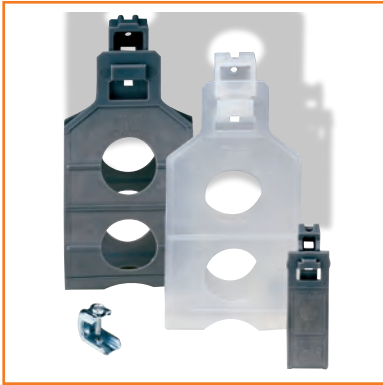

## Cabling

Cable Hangers

### PREMIER<sup>®</sup> Cable Hanging and Routing

Flexible non-metallic cable hangers and accessories hold copper or fiber bundles without sagging, bending or damaging the cable.

- UL listed
- TL25 hangers can hold up to 100 Cat5e cables and are load rated to 25 pounds
- TL50 hangers can hold up to 300 Cat5e cables and are load rated to 75 pounds
- BC25 beam clamp has a static load rating of 75 pounds. Clamp opening is .608 inches.

#### PREMIER

Item No.	Mfg. Part No.	Description
4421047500	PT-BC25	Beam Clamp - Accepts Threaded Rod Size 1/4 - 20
4421007500	PT-TL25	2.5 Inch Diameter Plenum Rated
4421017500	PT-TL25P	2.5 Inch Diameter Plenum Rated And UV Rated for Outdoor Use
4421027500	PT-TL50	5 Inch Diameter Plenum Rated
4421037500	PT-TL50P	5 Inch Diameter Plenum Rated And UV Rated for Outdoor Use