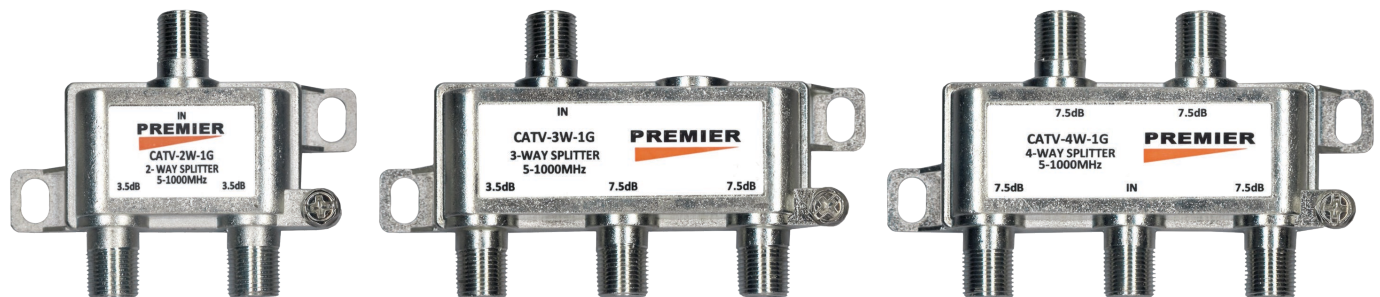

PREMIER® Standard CATV

Coax Splitter - 5-1000 MHz

Communication products to depend on.™

PREMIER Standard CATV splitters provide the performance to exceed the high speed networking capacity and reliability required for high definition video streaming, internet services, and gaming in residential and multi-dwelling applications.

Features and Benefits

- » Excellent return loss and port-to-port isolation in the return band.
- » Machine threaded flat “F” ports are SCTE compliant.
- » Tin plated zinc cast housing.
- » -130dB RFI shielding.
- » Universal drive mounting screws and ground port screws included.
- » Low intermodulation distortion and protection against ferrites saturation.
- » Enhanced 15-42MHz return path for superior output return loss and port to port isolation performance.
- » Smaller housing for tight installation.
- » Glass PCB with micro strip design.
- » Special magnetism resistant ferrite core prevents saturation.

PREMIER® Standard CATV Coax Splitter Specifications

- » 5-1000 MHz Bandwidth.
- » SCTE Compliant.
- » F connector, SCTE compliant IPS-SP-400.
- » Solder back -130dB RFI.

Ordering Information

ITEM ID	PART#	DESCRIPTION
0000438666	PT-CATV-2W-1.0	2-Way Horizontal Port Coax Splitter, 5-1000 MHz bandwidth.
0000438667	PT-CATV-2WV-1.0	2-Way Vertical Port Coax Splitter, 5-1000 MHz bandwidth.
0000438668	PT-CATV-3WB-1.0	3-Way Horizontal Port Coax Splitter, Balanced, 5-1000 MHz bandwidth,
0000438669	PT-CATV-3W-1.0	3-Way Horizontal Port Coax Splitter, Unbalanced, 5-1000 MHz bandwidth
0000438670	PT-CATV-3WVB-1.0	3-Way Vertical Port Coax Splitter, Balanced, 5-1000 MHz bandwidth.
0000438671	PT-CATV -3WV-1.0	3-Way Vertical Port Coax Splitter, Unbalanced, 5-1000 MHz bandwidth.
0000438672	PT-CATV-4W-1.0	4-Way Horizontal Port Coax Splitter, 5-1000 MHz bandwidth.
0000438673	PT-CATV-4WV-1.0	4-Way Vertical Port Coax Splitter, 5-1000 MHz bandwidth.
0000438674	PT-CATV-6W-1.0	6-Way Vertical Port Coax Splitter w/Horizontal Input Port, 5-1000 MHz.
0000438675	PT-CATV-8W-1.0	8-Way Vertical Port Coax Splitter w/Horizontal Input Port, 5-1000 MHz.