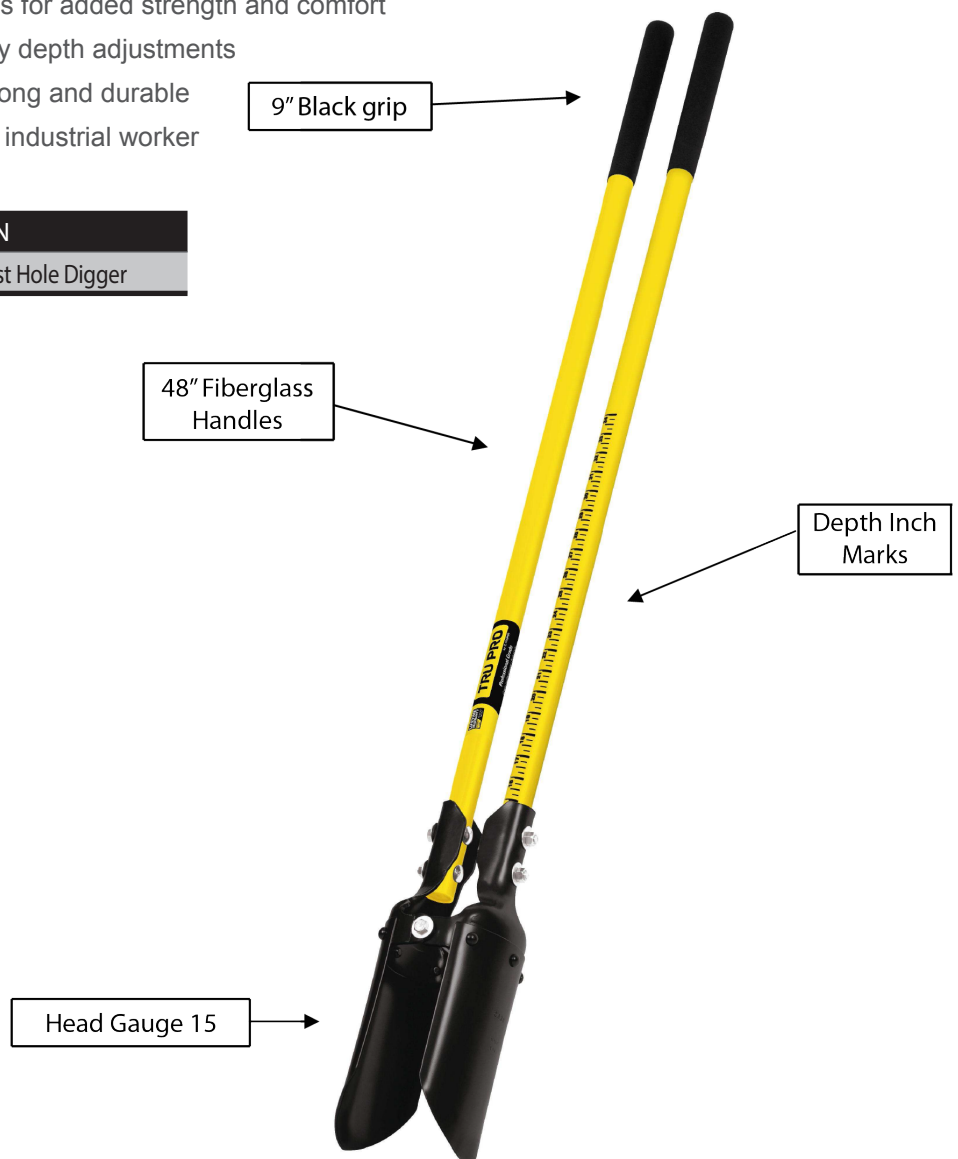

TRU PRO® Post Hole Diggers by PREMIER®

TRU PRO® Post Hole Diggers by PREMIER® combine rugged durability, smart features, and comfort to get the job done. Rubberized grips and measurement inch markers provide comfortable and quick ease of use, while the rugged 15 gauge head powers through tough dirt, clay and tree roots.

Features and Benefits:

- » Perfectly designed for ease and comfort in digging holes
- » Square handles with 9-in rubberized grips for added strength and comfort
- » Measurements on the side make for easy depth adjustments
- » 15 Gauge Tempered steel blades are strong and durable
- » Perfect for the professional contractor or industrial worker

ITEM ID	PART#	DESCRIPTION
0000439505	CA-38F / 30382	Heavy Duty Post Hole Digger

Ask your KGP Logistics Customer Service Representative for more details and place your order today. 800-755-1950