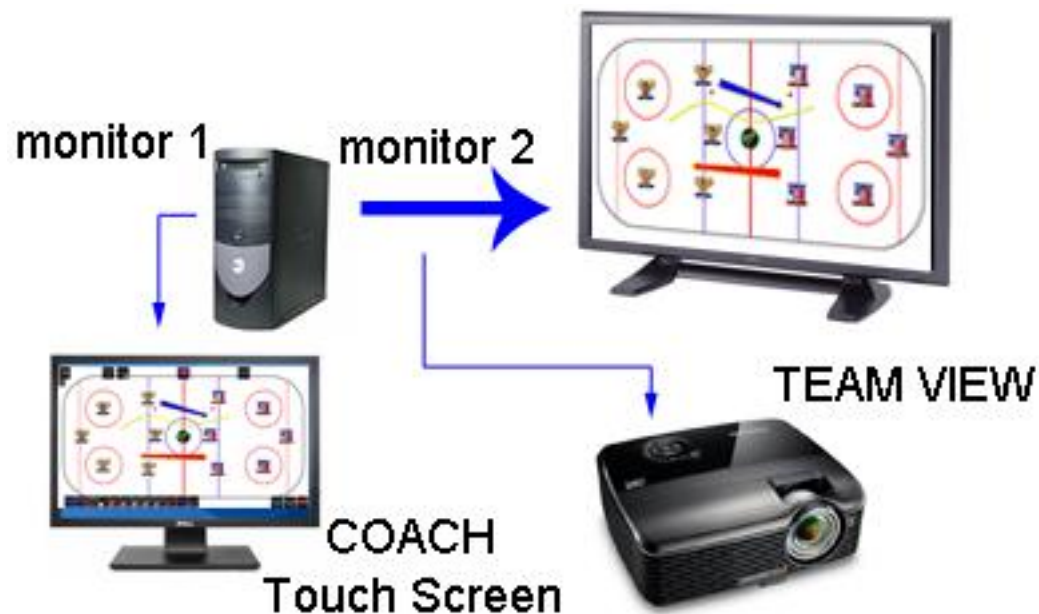

POINT-HD Trainer *The ultimate coaching tool for hockey*

Desktop Coaching System with Touch Screen

Point-HD Trainer can be run on a desktop computer fitted with a graphics card with two monitor outputs. This configuration is useful for coaching and briefing rooms which may have an existing AV installation or where a permanent type of setup is required. The first video output from the computer is sent to the coaches touch screen monitor, this monitor could be located either at the front of the room in a lectern or at the back on a conference room table or even a larger touch screen monitor located at the front of the room.

The second video output from the computer is sent to a second large screen display or projector, this will show the output from the Point-HD Trainer to the team players, this output will only show the video and any annotations being made by the coach, it does not show the tools or buttons from the coaches control screen, this allows the players to focus only on what they are being shown by the coach, rather than being distracted by the tools and buttons.

Unlike conventional white board applications - with Point-HD Trainer you can help focus your players on retaining the key messages, rather than the players wondering what tool the coach is about to use next!