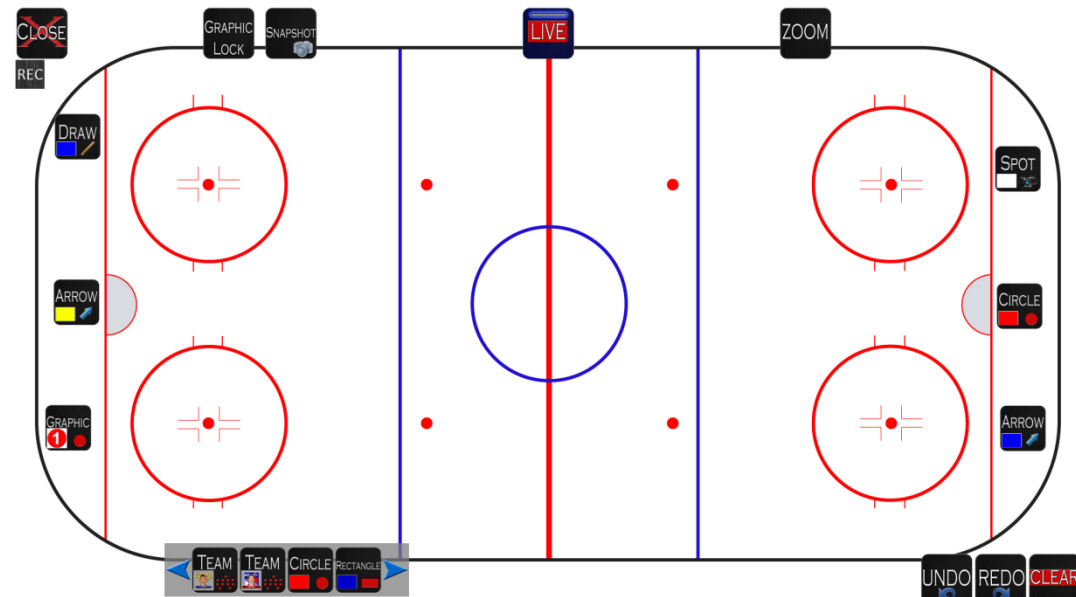

Extended & Free toolset profile example