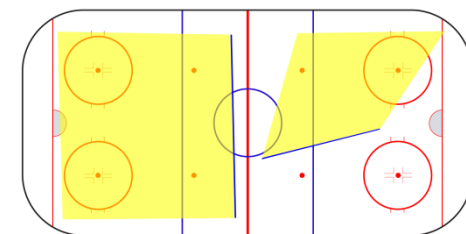

Player view does not show buttons or toolbars

Spotlights, Freehand Draw, Stretchy, Curved & Angled Arrows

POINT-HD Trainer *The ultimate coaching tool for hockey*

Power Tools At Your Fingertips

Circles, Split Lines, Angles, Areas, Rectangles, Team Rosters, Auto Numbers