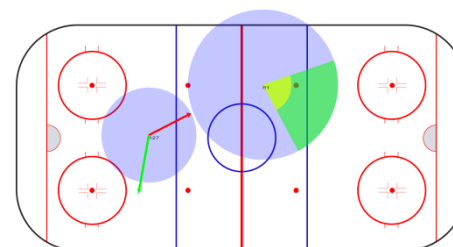

Player view does not show buttons or toolbars

Spotlights, Freehand Draw, Stretchy, Curved & Angled Arrows

POINT-HD Trainer *The ultimate coaching tool for hockey*

Power Tools At Your Fingertips

Circles, Split Lines, Angles, Areas, Rectangles, Team Rosters, Auto Numbers