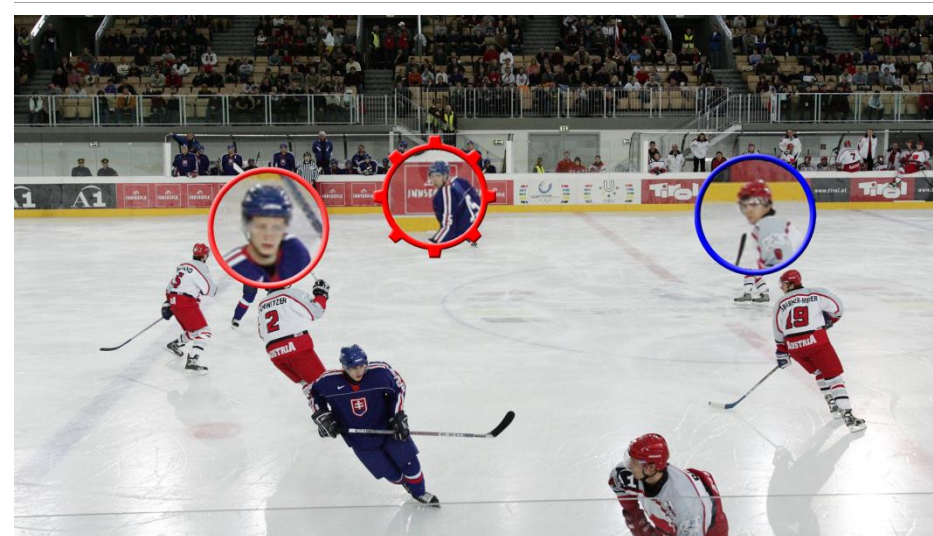

POINT-HD Trainer

The ultimate coaching tool for hockey

Draw over Web Pages, Team Formations, Graphic Zooms, Full Screen Zoom, Video Control, RS422 VTR Controls, Hot Spot Triggers