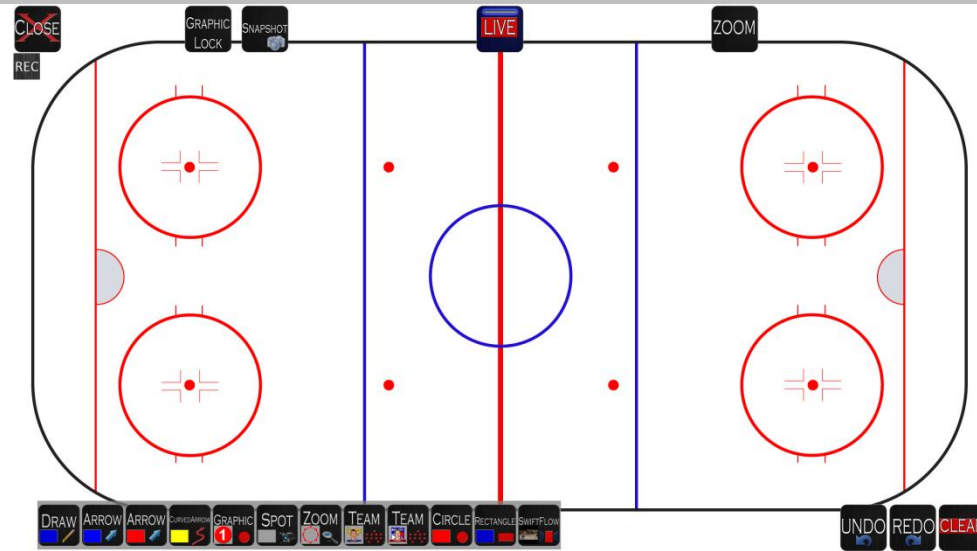

POINT-HD Trainer *The ultimate coaching tool for hockey*

Quick to Use, Easy to Learn

With Point-HD Trainer the coach can be up and running with the system in seconds, no need to learn complex software interfaces, with Point-HD Trainer the coach can have a custom set of tools with a layout that they prefer, the tools can even be set to operate in different ways to suit each user.

The coach can have a toolset that is organised for each section of the presentation, this custom profile can be saved and recalled as required, you can load multiple profiles within a single presentation and using the onscreen buttons the coach can move back and forth through various profiles.

Extended toolset profile example