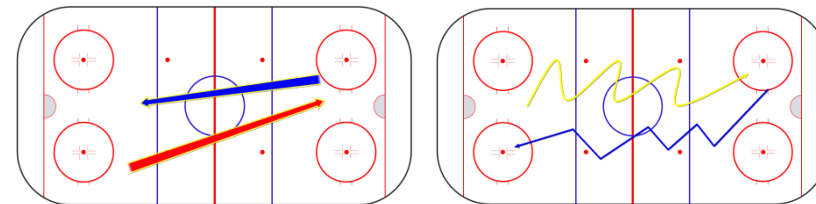

Player view does not show buttons or toolbars

Spotlights, Freehand Draw, Stretchy, Curved & Angled Arrows

POINT-HD Trainer *The ultimate coaching tool for hockey*

Power Tools At Your Fingertips

Circles, Split Lines, Angles, Areas, Rectangles, Team Rosters, Auto Numbers