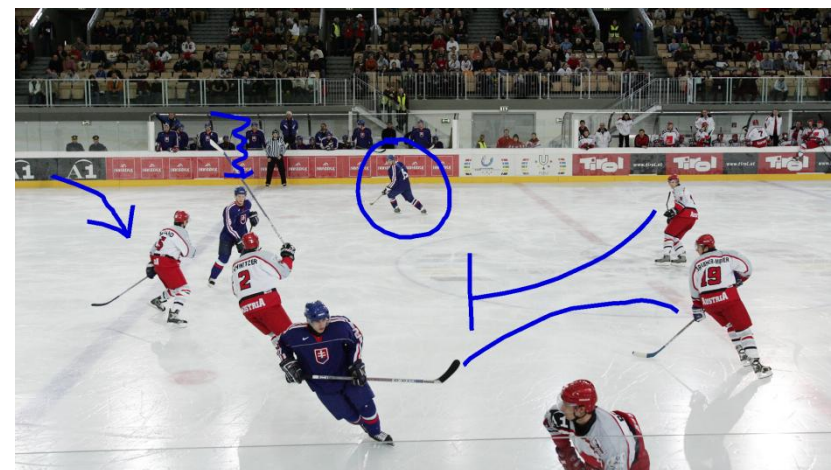

Player view does not show buttons or toolbars

Spotlights, Freehand Draw, Stretchy, Curved & Angled Arrows

POINT-HD Trainer *The ultimate coaching tool for hockey*

Power Tools At Your Fingertips

Circles, Split Lines, Angles, Areas, Rectangles, Team Rosters, Auto Numbers