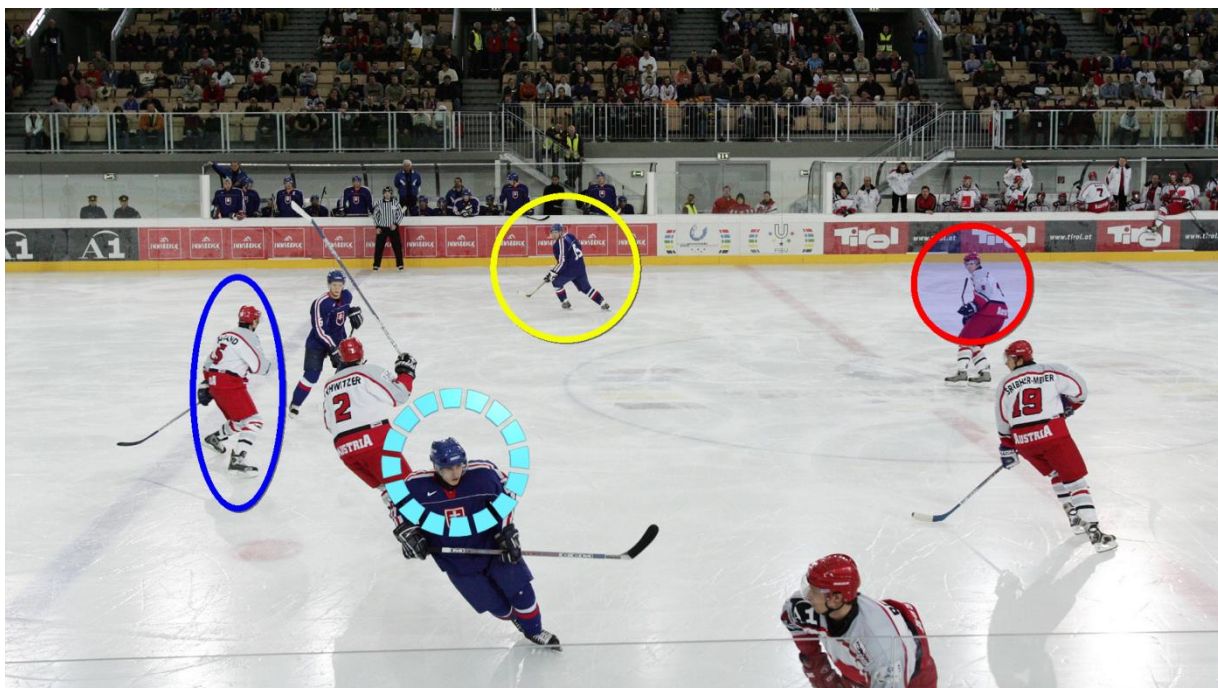

Player view does not show buttons or toolbars

Spotlights, Freehand Draw, Stretchy, Curved & Angled Arrows

POINT-HD Trainer *The ultimate coaching tool for hockey*

Power Tools At Your Fingertips

Circles, Split Lines, Angles, Areas, Rectangles, Team Rosters, Auto Numbers