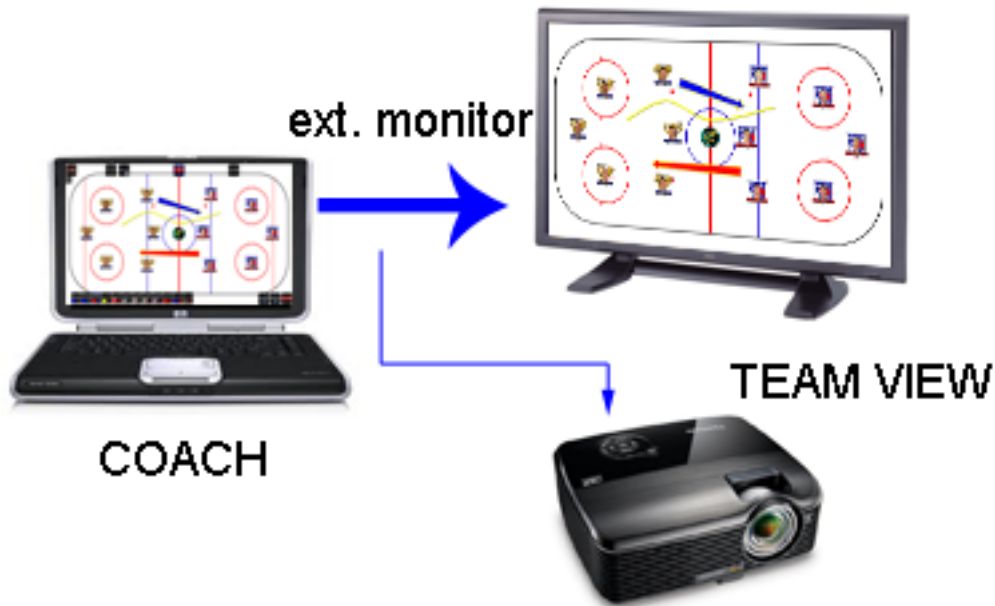

POINT-HD Trainer *The ultimate coaching tool for hockey*

Numerous Configurations

Point-HD Trainer can be setup in a variety of configurations, typical configuration examples are provided below, if you require a custom setup, then please contact us and we will be happy to assist.

Point-HD Trainer on a laptop allows coaches to give team talks easily at any location, the laptop can be used as a one on one presentation or connecting the laptops monitor output to a projector or large screen display allows for presenting to the whole team.

The laptop configuration is useful for coaches who would like to prepare presentations at home or on the road, coaches can record the annotations with voice over and save these as video clips to play out at the next meeting.

Laptop Coaching Presentations

With Point-HD Trainer, the display output feeding the external monitor/projector can be set to any resolution supported by the graphics card and display device.

For example a typical laptop resolution maybe 1280 x 720 and a HD display could be attached to the laptops monitor output, with Point-HD Trainer you can set up the secondary display to a full 1920 x 1080 resolution, which allows the audience to view presentations in full HD.