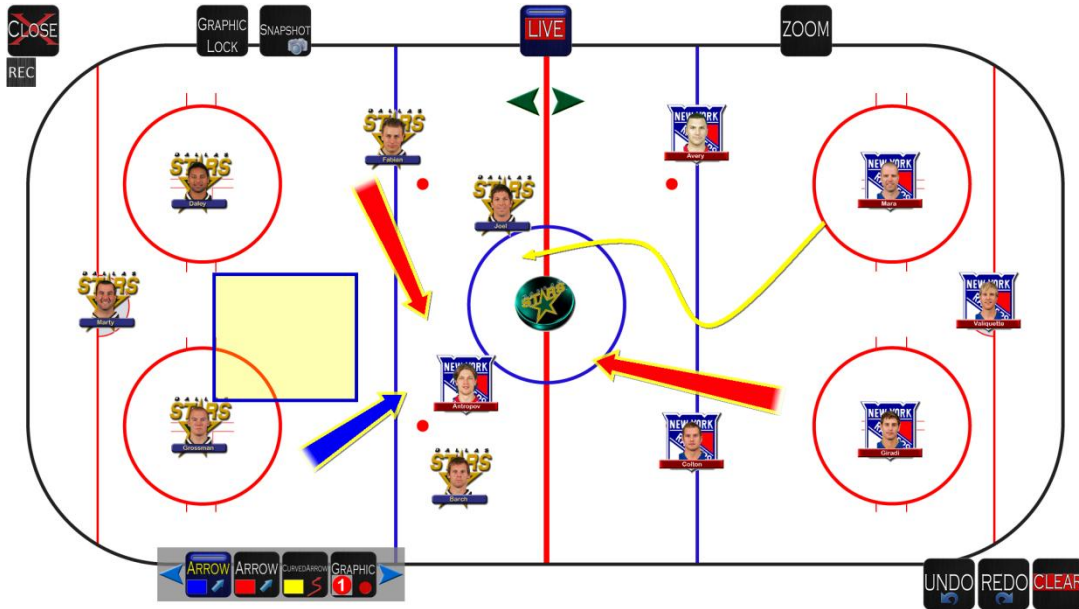

The coach can have a toolset that is organised for each section of the presentation, this custom profile can be saved and recalled as required, you can load multiple profiles within a single presentation and using the onscreen buttons the coach can move back and forth through various profiles.

Extended toolset profile example

Basic toolset profile example

Extended & Free toolset profile example

POINT-HD Trainer *The ultimate coaching tool for hockey*

Sequences to Keep Interfaces Simple

No need for complex toolbars, using the sequence function, you can create and load a custom list of profiles, each with its own custom toolset and graphics and then easily switch between them during presentations.

Swift Flow Image Tool

Using the Swift Flow tool within Point-HD Trainer you can easily browse and select images to use as backgrounds within any profile. The Swift Flow tool can also be set to display the captured snapshots with annotations, allowing the coach to refer back to previous talks.