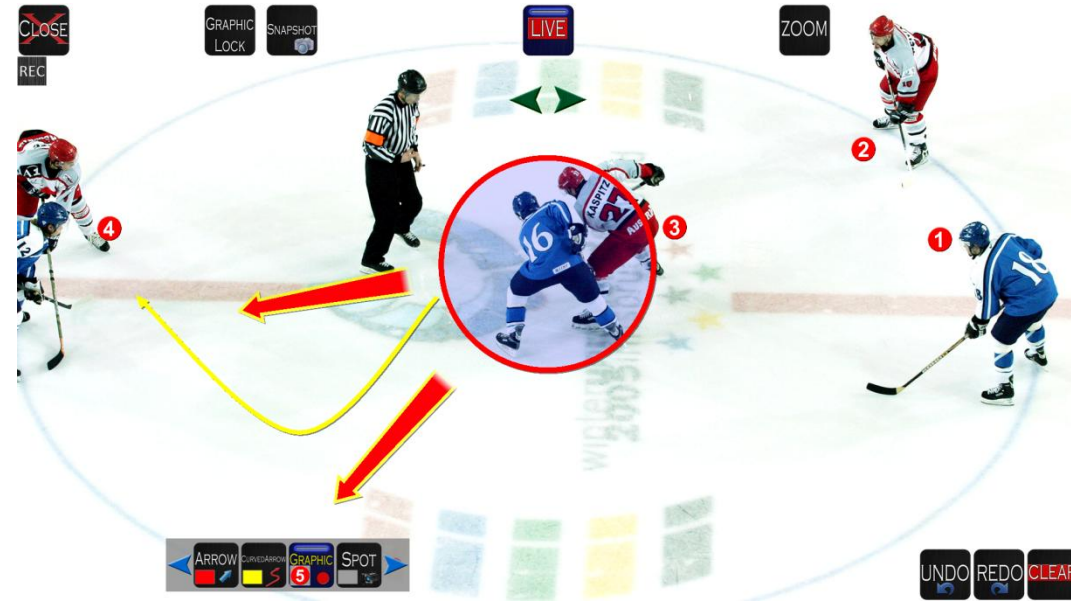

Extended toolset profile example

Basic toolset profile example

Extended & Free toolset profile example

POINT-HD Trainer *The ultimate coaching tool for hockey*

Sequences to Keep Interfaces Simple

No need for complex toolbars, using the sequence function, you can create and load a custom list of profiles, each with its own custom toolset and graphics and then easily switch between them during presentations.

Swift Flow Image Tool

Using the Swift Flow tool within Point-HD Trainer you can easily browse and select images to use as backgrounds within any profile. The Swift Flow tool can also be set to display the captured snapshots with annotations, allowing the coach to refer back to previous talks.