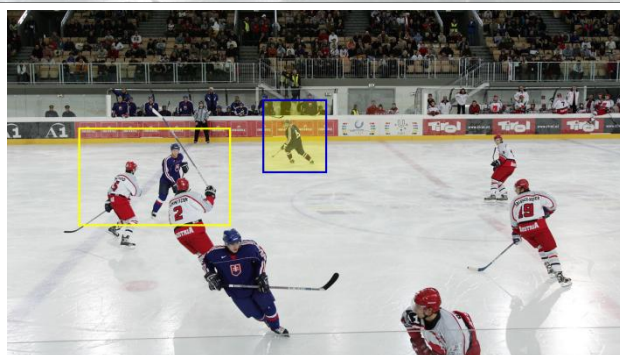

Player view does not show buttons or toolbars

Spotlights, Freehand Draw, Stretchy, Curved & Angled Arrows

POINT-HD Trainer *The ultimate coaching tool for hockey*

Power Tools At Your Fingertips

Circles, Split Lines, Angles, Areas, Rectangles, Team Rosters, Auto Numbers