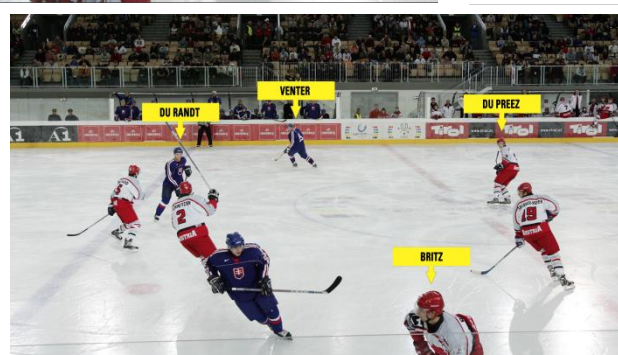

Player view does not show buttons or toolbars

Spotlights, Freehand Draw, Stretchy, Curved & Angled Arrows

POINT-HD Trainer *The ultimate coaching tool for hockey*

Power Tools At Your Fingertips

Circles, Split Lines, Angles, Areas, Rectangles, Team Rosters, Auto Numbers