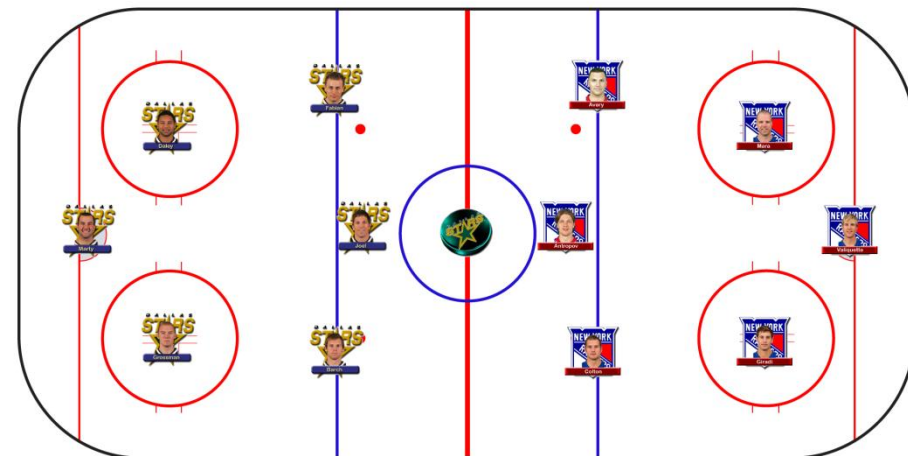

Player view does not show buttons or toolbars

Spotlights, Freehand Draw, Stretchy, Curved & Angled Arrows

POINT-HD Trainer *The ultimate coaching tool for hockey*

Power Tools At Your Fingertips

Circles, Split Lines, Angles, Areas, Rectangles, Team Rosters, Auto Numbers

POINT-HD Trainer

The ultimate coaching tool for hockey

Draw over Web Pages, Team Formations, Graphic Zooms, Full Screen Zoom, Video Control, RS422 VTR Controls, Hot Spot Triggers

POINT-HD Trainer *The ultimate coaching tool for hockey*