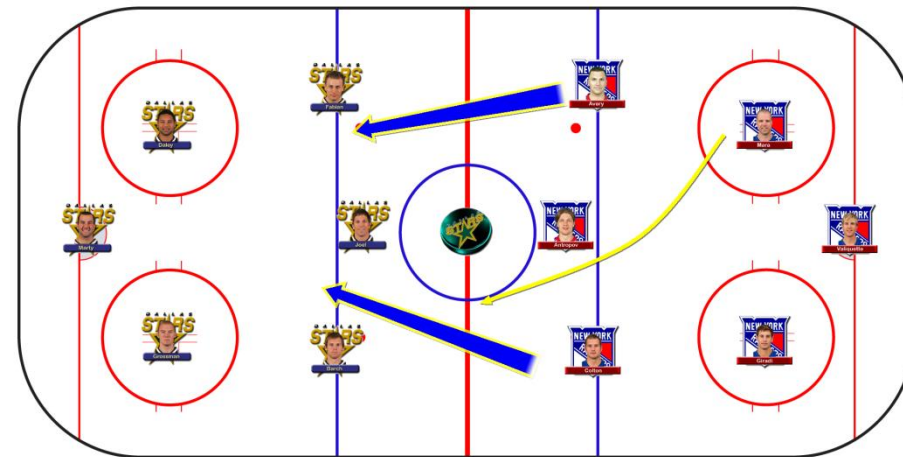

POINT-HD Trainer *The ultimate coaching tool for hockey*

> Engage Players > Create Visual Playbooks > Analyse Plays > Review Video > Create Video Coaching Sessions > Easy to Use > Present Like the TV Pro's

Easy To Use, Coaching Tool

Point-HD Trainer helps football Coaches to give dynamic team talks and presentations that will not only captivate the team members but will also help them retain the main points of the coaching sessions.

Point-HD Trainer works in real time, with easy to use annotation tools that will help the coach to explain moves and tactics. Using powerful visual annotations, the players stand a better chance of retaining the coaching session messages and putting the moves into practice where it matters, on the ice!

The graphically rich annotation tools within Point-HD Trainer can be used over images, video clips & web pages, all of which can be recorded as video clips for players to review previous sessions in their own time.