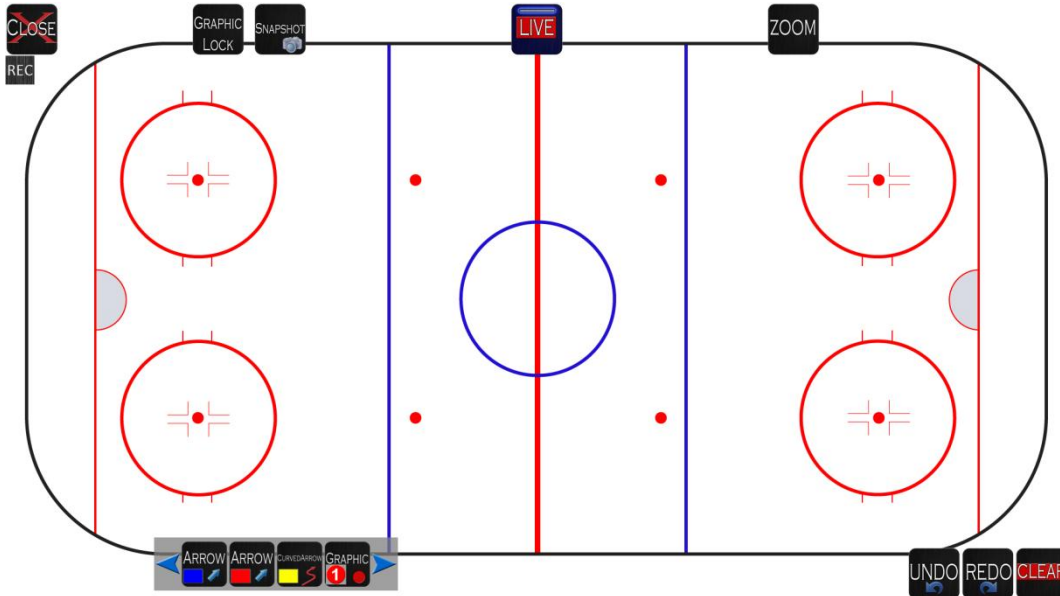

Basic toolset profile example