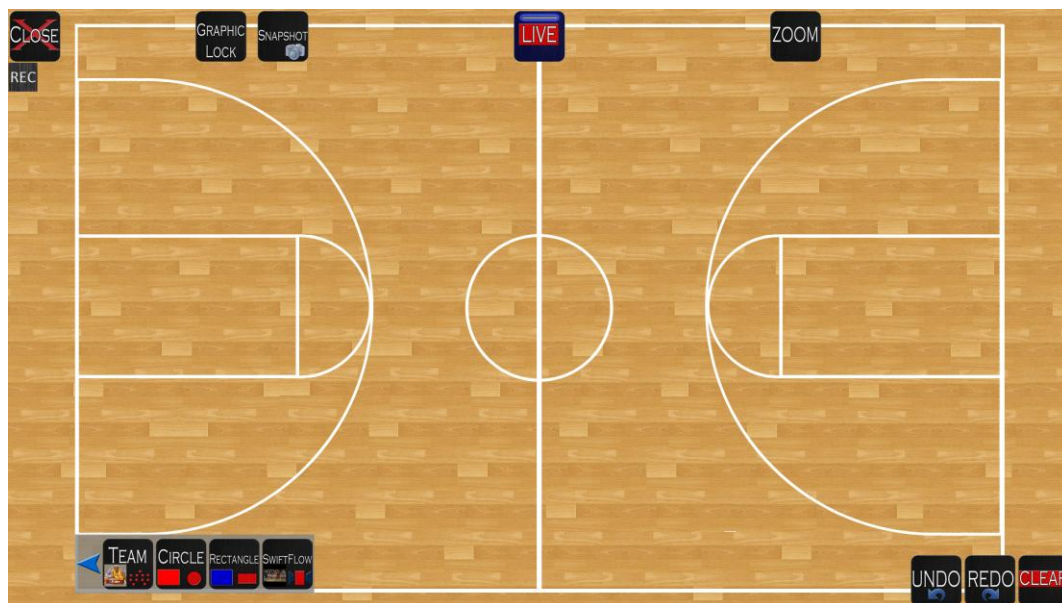

Basic toolset profile example