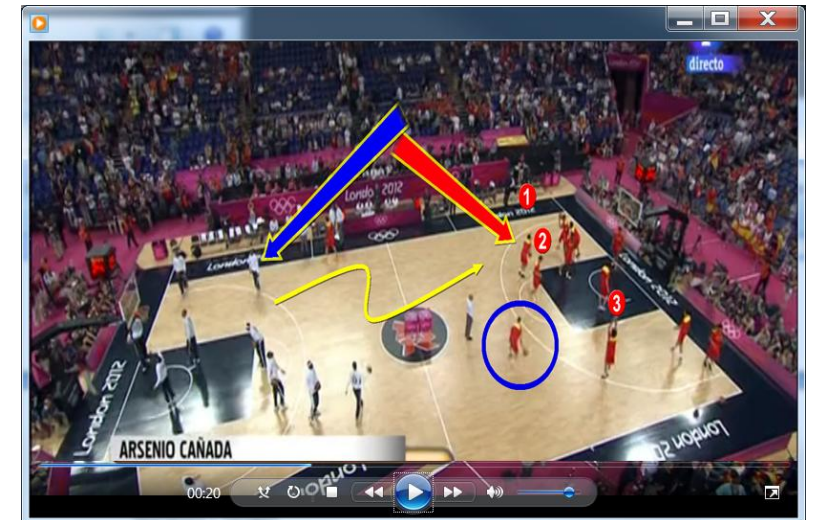

Create library of playbooks using images or video clips with annotations and voice over