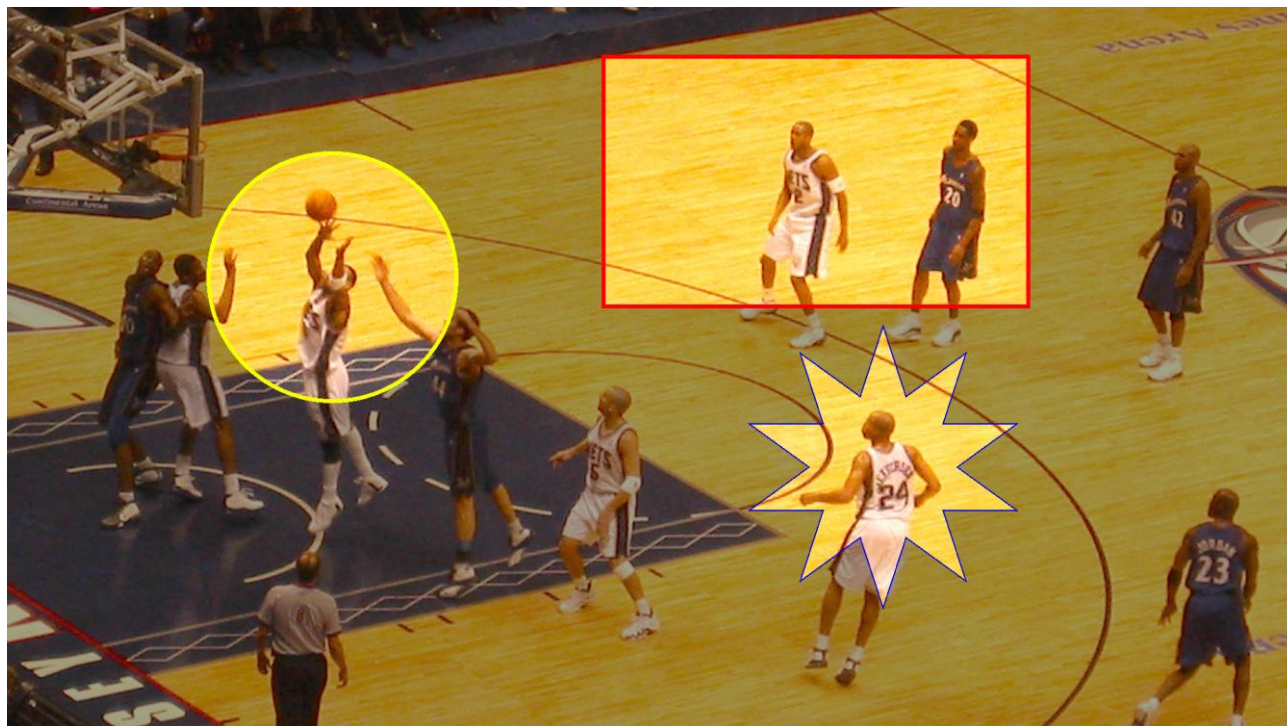

Player view does not show buttons or toolbars

Spotlights, Freehand Draw, Stretchy, Curved & Angled Arrows

POINT-HD Trainer

The ultimate coaching tool for basketball

Power Tools At Your Fingertips

Circles, Split Lines, Angles, Areas, Rectangles, Team Rosters, Auto Numbers