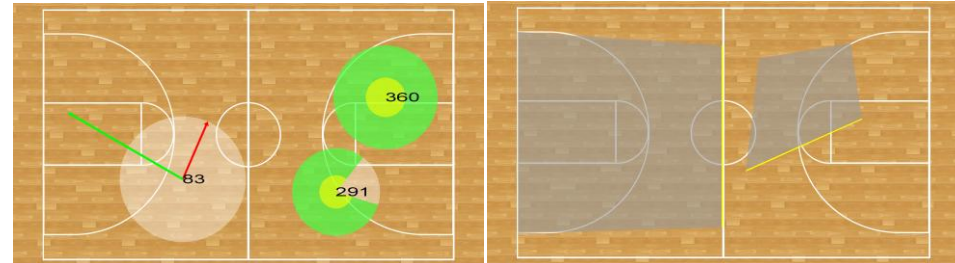

Player view does not show buttons or toolbars

Spotlights, Freehand Draw, Stretchy, Curved & Angled Arrows

POINT-HD Trainer

The ultimate coaching tool for basketball

Power Tools At Your Fingertips

Circles, Split Lines, Angles, Areas, Rectangles, Team Rosters, Auto Numbers