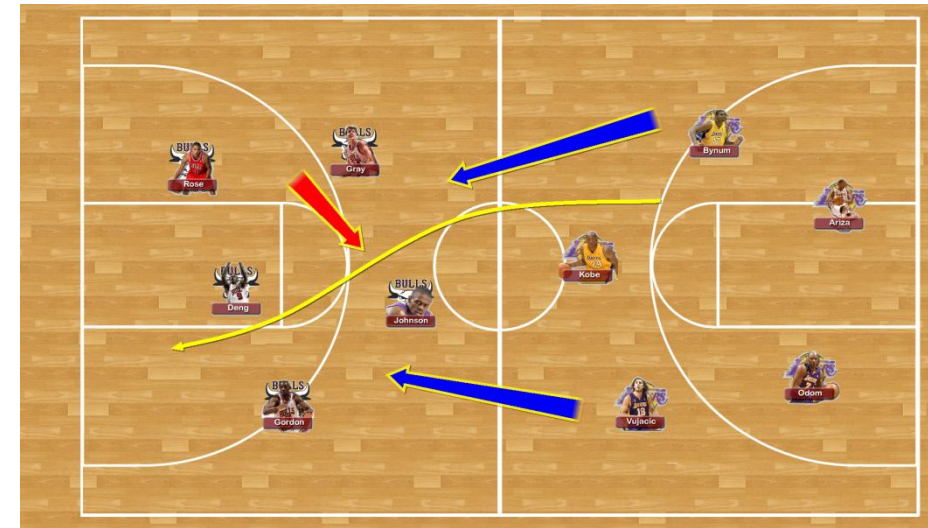

POINT-HD Trainer *The ultimate coaching tool for basketball*

> Engage Players > Create Visual Playbooks > Analyse Plays > Review Video > Create Video Coaching Sessions > Easy to Use > Present Like the TV Pro's

Easy To Use, Coaching Tool

Point-HD Trainer helps Basketball Coaches to give dynamic team talks and presentations that will not only captivate the team members but will also help them retain the main points of the coaching sessions.

Point-HD Trainer works in real time, with easy to use annotation tools that will help the coach to explain moves and tactics. Using powerful visual annotations, the players stand a better chance of retaining the coaching session messages and putting the moves into practice where it matters, on the court!

The graphically rich annotation tools within Point-HD Trainer can be used over images, video clips & web pages, all of which can be recorded as video clips for players to review previous sessions in their own time.

Use player pictures instead of X's & O's