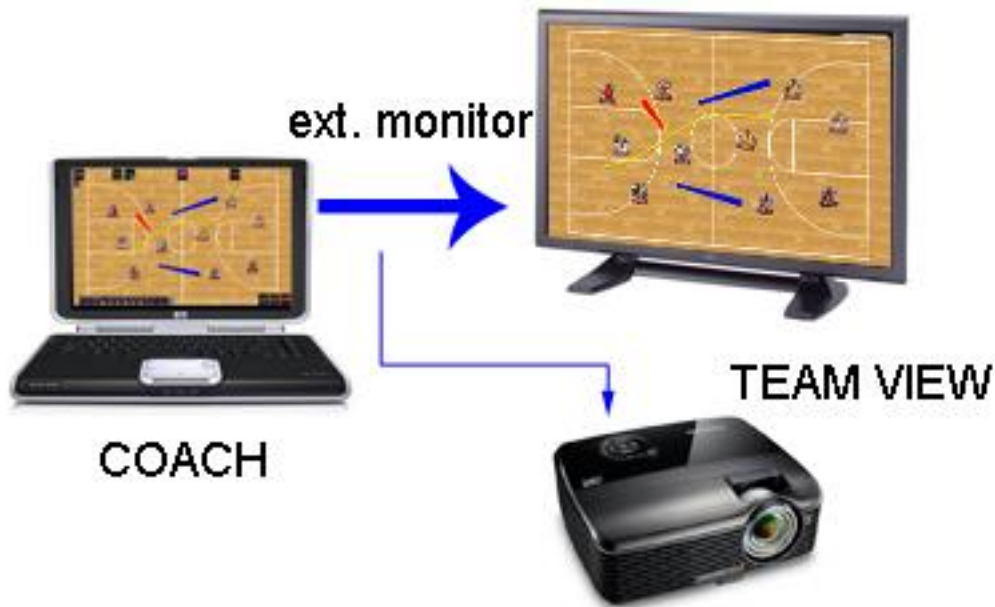

POINT-HD Trainer *The ultimate coaching tool for basketball*

Numerous Configurations

Point-HD Trainer can be setup in a variety of configurations, typical configuration examples are provided below, if you require a custom setup, then please contact us and we will be happy to assist.

Point-HD Trainer on a laptop allows coaches to give team talks easily at any location, the laptop can be used as a one on one presentation or connecting the laptops monitor output to a projector or large screen display allows for presenting to the whole team.

The laptop configuration is useful for coaches who would like to prepare presentations at home or on the road, coaches can record the annotations with voice over and save these as video clips to play out at the next meeting.

Laptop Coaching Presentations

With Point-HD Trainer, the display output feeding the external monitor/projector can be set to any resolution supported by the graphics card and display device.

For example a typical laptop resolution maybe 1280 x 720 and a HD display could be attached to the laptops monitor output, with Point-HD Trainer you can set up the secondary display to a full 1920 x 1080 resolution, which allows the audience to view presentations in full HD.