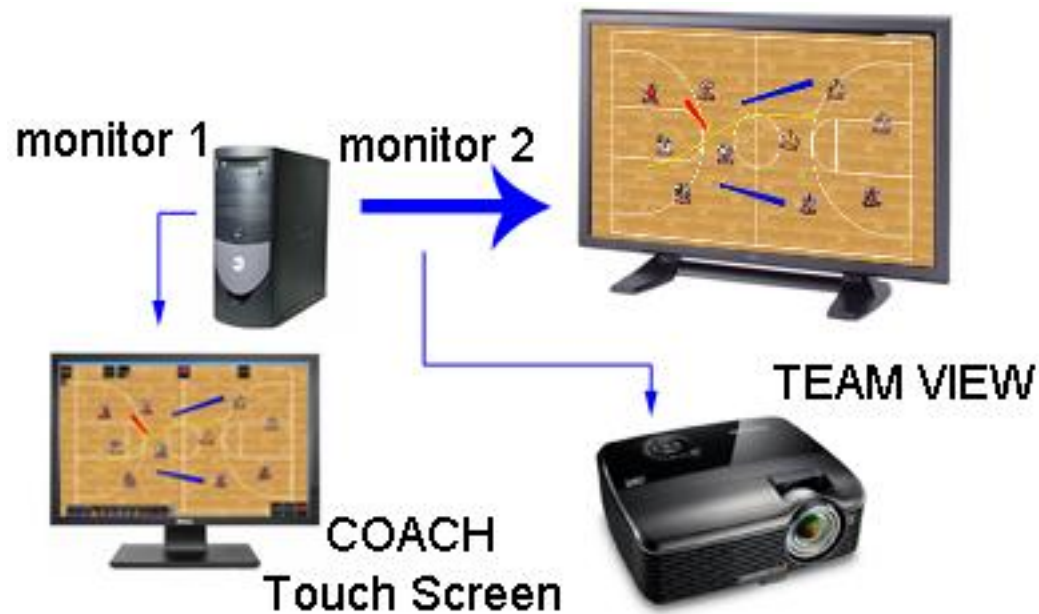

POINT-HD Trainer *The ultimate coaching tool for basketball*

Desktop Coaching System with Touch Screen

Point-HD Trainer can be run on a desktop computer fitted with a graphics card with two monitor outputs. This configuration is useful for coaching and briefing rooms which may have an existing AV installation or where a permanent type of setup is required. The first video output from the computer is sent to the coaches touch screen monitor, this monitor could be located either at the front of the room in a lectern or at the back on a conference room table or even a larger touch screen monitor located at the front of the room.

The second video output from the computer is sent to a second large screen display or projector, this will show the output from the Point-HD Trainer to the team players, this output will only show the video and any annotations being made by the coach, it does not show the tools or buttons from the coaches control screen, this allows the players to focus only on what they are being shown by the coach, rather than being distracted by the tools and buttons.

Unlike conventional white board applications - with Point-HD Trainer you can help focus your players on retaining the key messages, rather than the players wondering what tool the coach is about to use next!