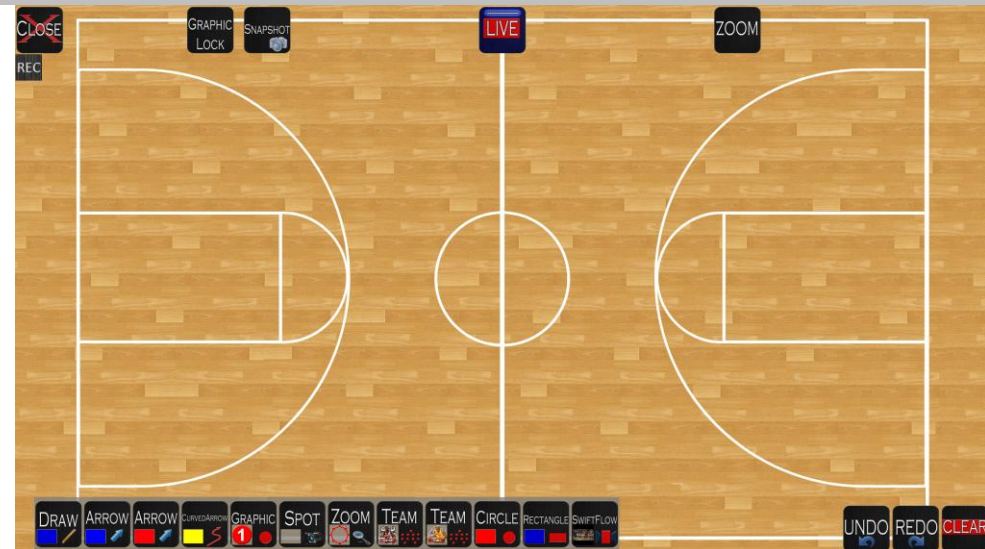

POINT-HD Trainer

The ultimate coaching tool for basketball

Quick to Use, Easy to Learn

With Point-HD Trainer the coach can be up and running with the system in seconds, no need to learn complex software interfaces, with Point-HD Trainer the coach can have a custom set of tools with a layout that they prefer, the tools can even be set to operate in different ways to suit each user.

The coach can have a toolset that is organised for each section of the presentation, this custom profile can be saved and recalled as required, you can load multiple profiles within a single presentation and using the onscreen buttons the coach can move back and forth through various profiles.

Extended toolset profile example