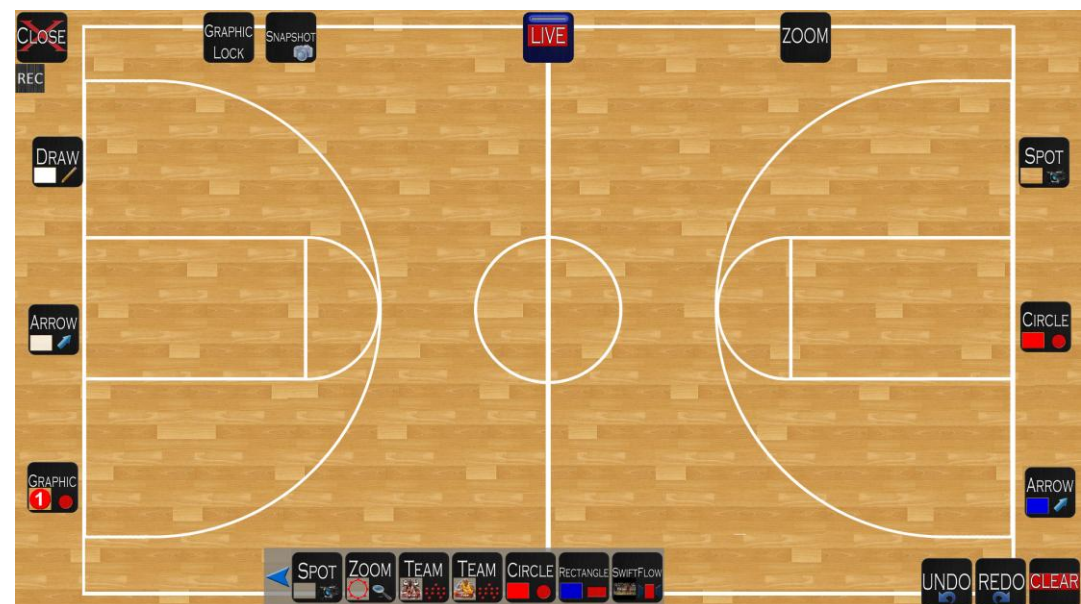

Extended & Free toolset profile example