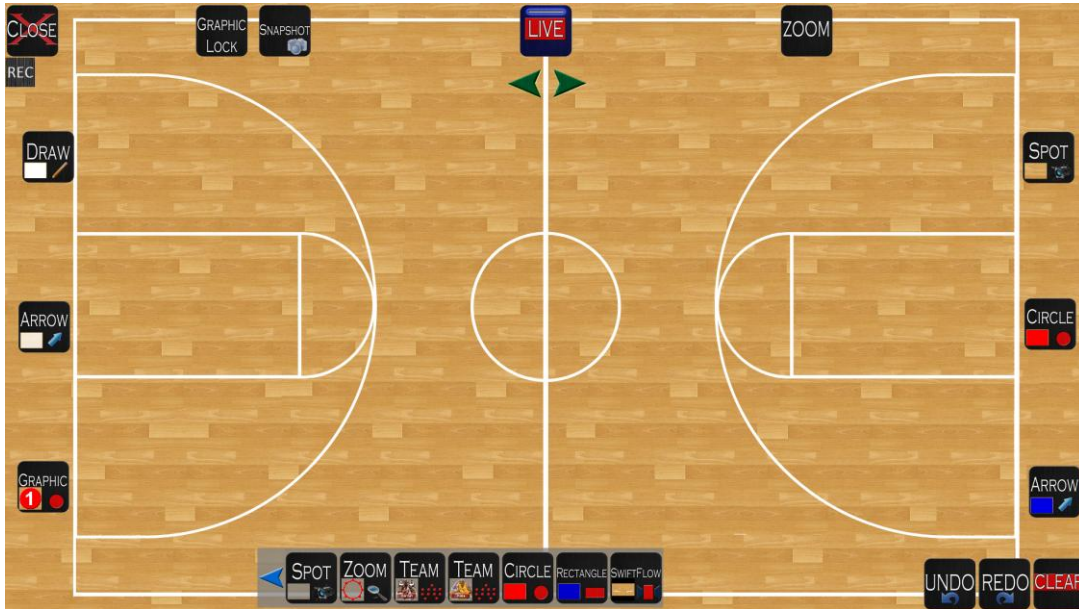

Extended toolset profile example

Basic toolset profile example

Extended & Free toolset profile example

POINT-HD Trainer *The ultimate coaching tool for basketball*

Sequences to Keep Interfaces Simple

No need for complex toolbars, using the sequence function, you can create and load a custom list of profiles, each with its own custom toolset and graphics and then easily switch between them during presentations.

Swift Flow Image Tool

Using the Swift Flow tool within Point-HD Trainer you can easily browse and select images to use as backgrounds within any profile. The Swift Flow tool can also be set to display the captured snapshots with annotations, allowing the coach to refer back to previous talks.