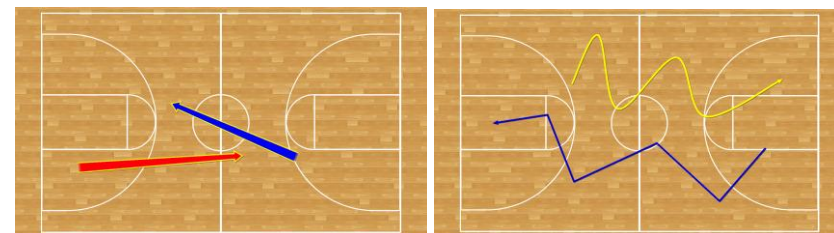

Player view does not show buttons or toolbars

Spotlights, Freehand Draw, Stretchy, Curved & Angled Arrows

POINT-HD Trainer

The ultimate coaching tool for basketball

Power Tools At Your Fingertips

Circles, Split Lines, Angles, Areas, Rectangles, Team Rosters, Auto Numbers