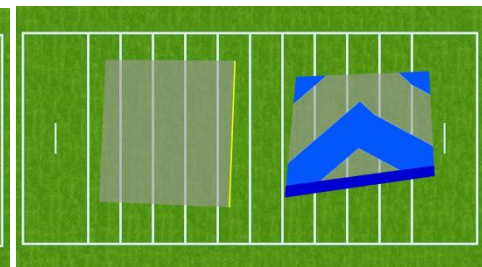

Player view does not show buttons or toolbars

Spotlights, Freehand Draw, Stretchy, Curved & Angled Arrows

POINT-HD Trainer *The ultimate coaching tool for football*

Power Tools At Your Fingertips

Circles, Split Lines, Angles, Areas, Rectangles, Team Rosters, Auto Numbers