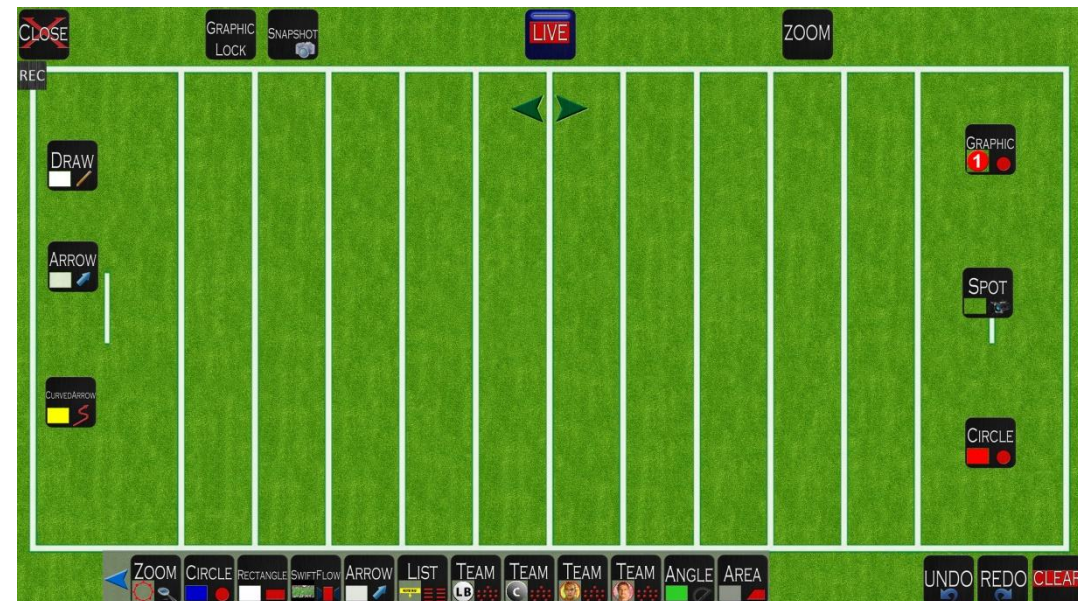

Extended & Free toolset profile example