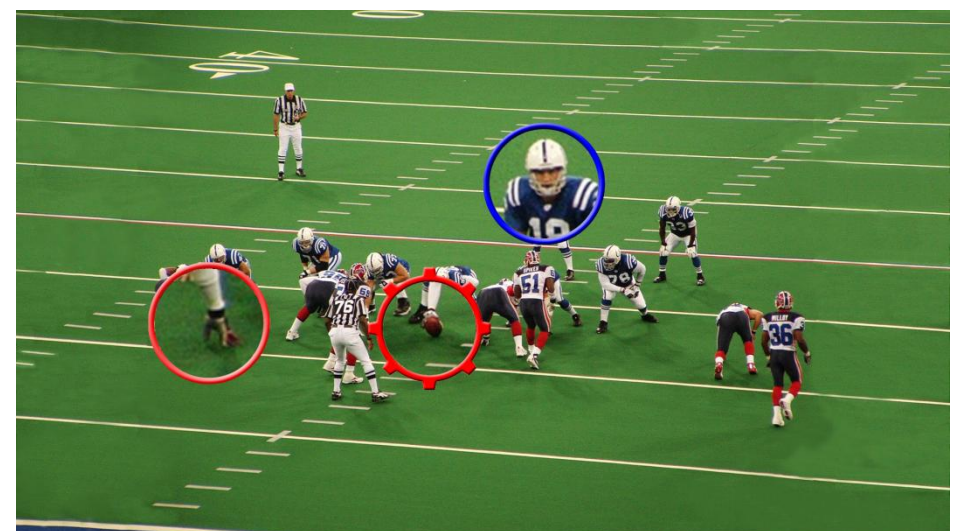

POINT-HD Trainer

The ultimate coaching tool for football

Draw over Web Pages, Team Formations, Graphic Zooms, Full Screen Zoom, Video Control, RS422 VTR Controls, Hot Spot Triggers