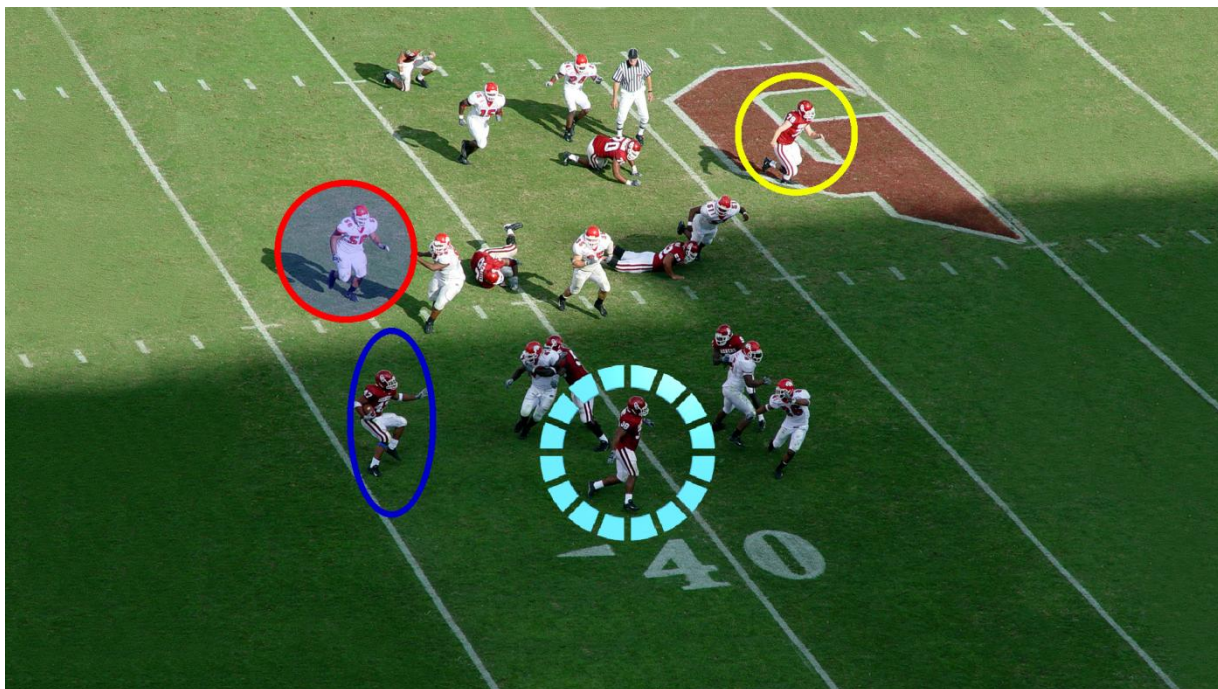

Player view does not show buttons or toolbars

Spotlights, Freehand Draw, Stretchy, Curved & Angled Arrows

POINT-HD Trainer *The ultimate coaching tool for football*

Power Tools At Your Fingertips

Circles, Split Lines, Angles, Areas, Rectangles, Team Rosters, Auto Numbers