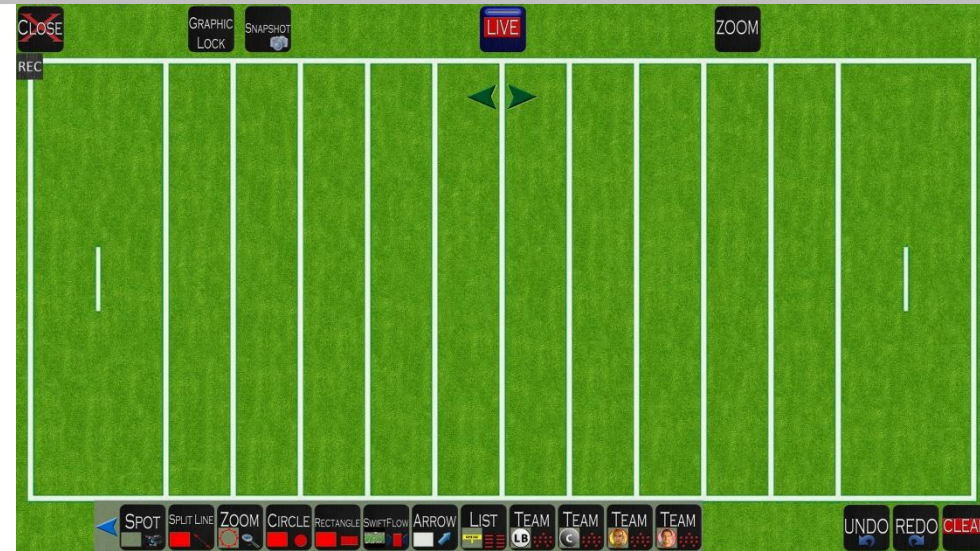

POINT-HD Trainer *The ultimate coaching tool for football*

Quick to Use, Easy to Learn

With Point-HD Trainer the coach can be up and running with the system in seconds, no need to learn complex software interfaces, with Point-HD Trainer the coach can have a custom set of tools with a layout that they prefer, the tools can even be set to operate in different ways to suit each user.

The coach can have a toolset that is organised for each section of the presentation, this custom profile can be saved and recalled as required, you can load multiple profiles within a single presentation and using the onscreen buttons the coach can move back and forth through various profiles.

Extended toolset profile example