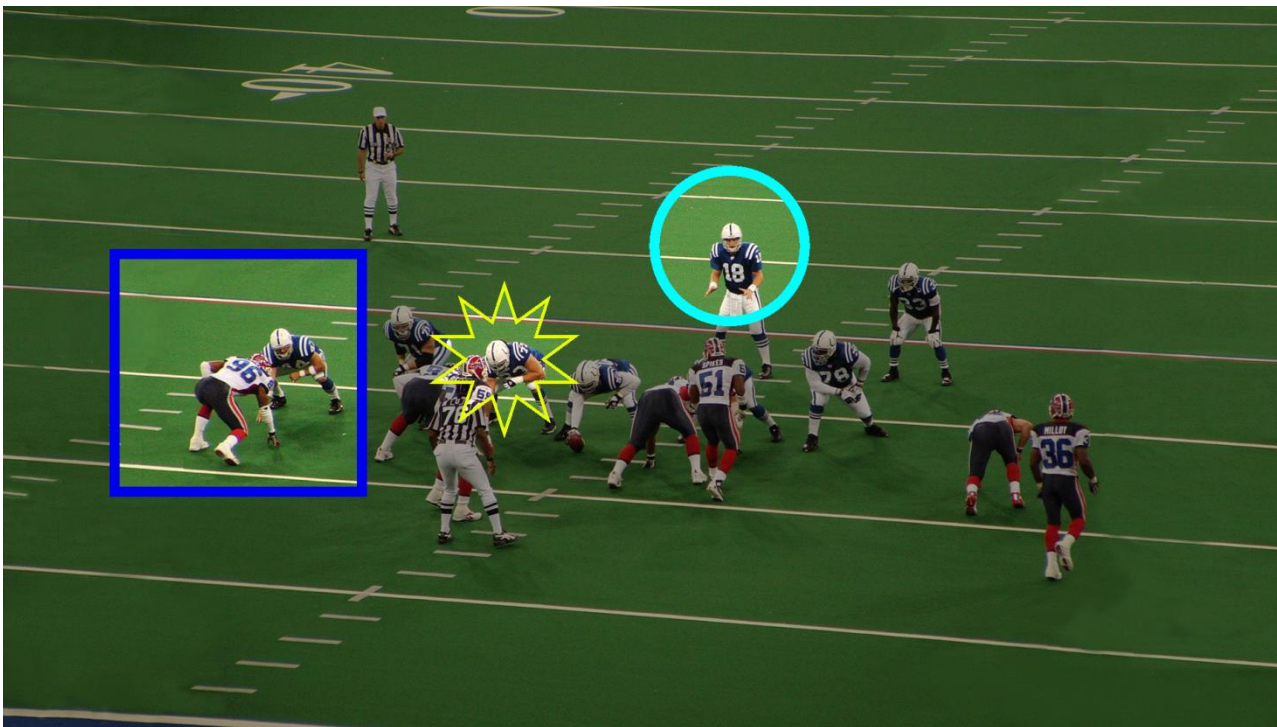

Player view does not show buttons or toolbars

Spotlights, Freehand Draw, Stretchy, Curved & Angled Arrows

POINT-HD Trainer *The ultimate coaching tool for football*

Power Tools At Your Fingertips

Circles, Split Lines, Angles, Areas, Rectangles, Team Rosters, Auto Numbers