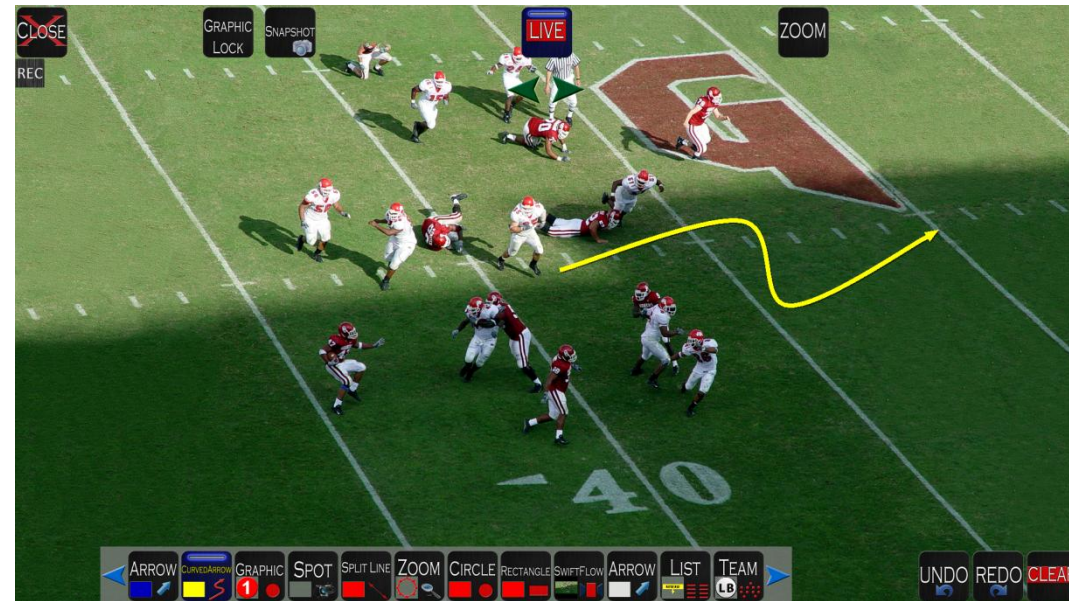

Extended toolset profile example

Basic toolset profile example

Extended & Free toolset profile example

POINT-HD Trainer *The ultimate coaching tool for football*

Sequences to Keep Interfaces Simple

No need for complex toolbars, using the sequence function, you can create and load a custom list of profiles, each with its own custom toolset and graphics and then easily switch between them during presentations.

Swift Flow Image Tool

Using the Swift Flow tool within Point-HD Trainer you can easily browse and select images to use as backgrounds within any profile. The Swift Flow tool can also be set to display the captured snapshots with annotations, allowing the coach to refer back to previous talks.