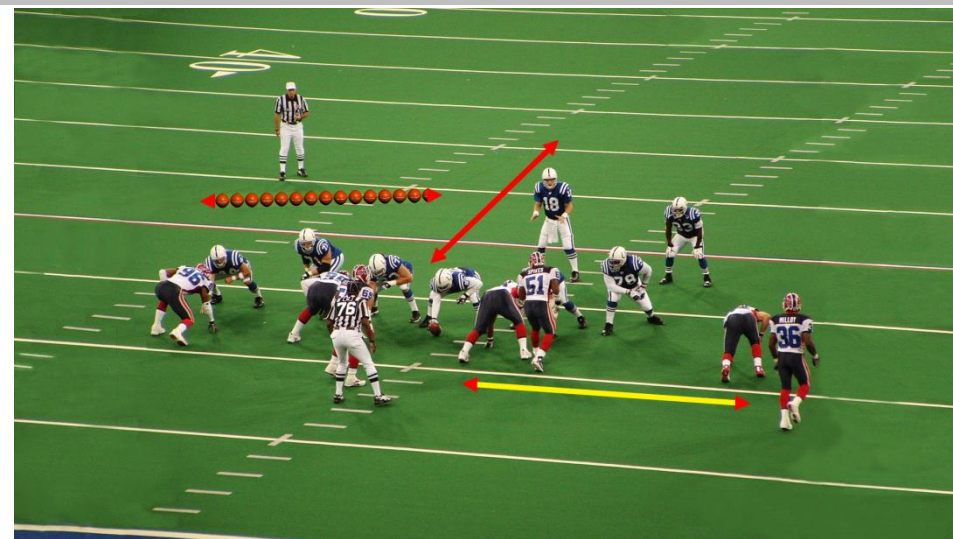

Player view does not show buttons or toolbars

Spotlights, Freehand Draw, Stretchy, Curved & Angled Arrows

POINT-HD Trainer *The ultimate coaching tool for football*

Power Tools At Your Fingertips

Circles, Split Lines, Angles, Areas, Rectangles, Team Rosters, Auto Numbers