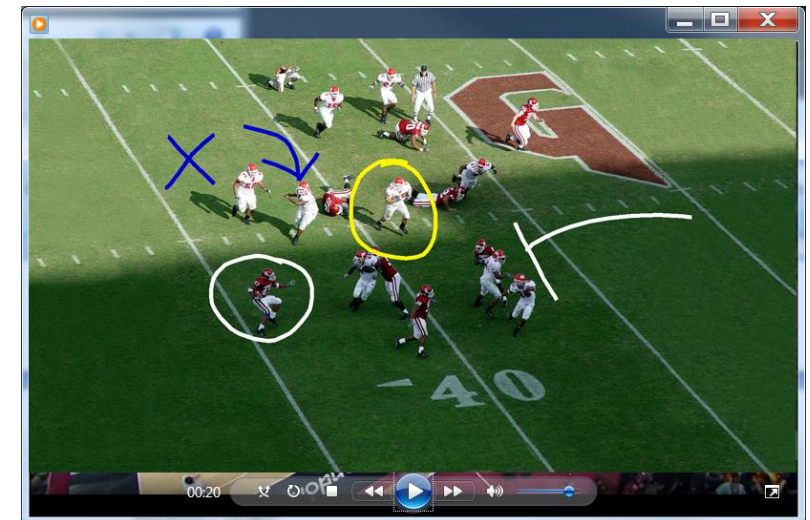

Create library of playbooks using images or video clips with annotations and voice over