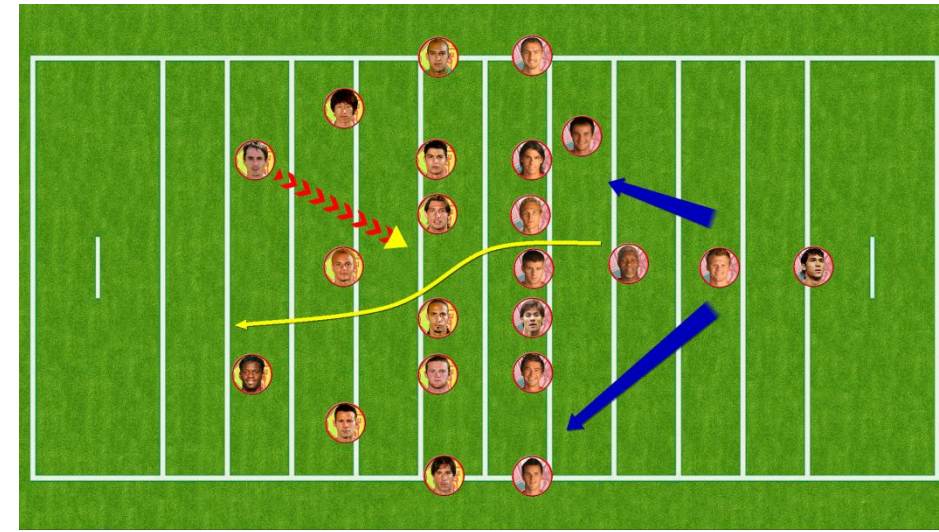

POINT-HD Trainer *The ultimate coaching tool for football*

> Engage Players > Create Visual Playbooks > Analyse Plays > Review Video > Create Video Coaching Sessions > Easy to Use > Present Like the TV Pro's

Easy To Use, Coaching Tool

Point-HD Trainer helps football Coaches to give dynamic team talks and presentations that will not only captivate the team members but will also help them retain the main points of the coaching sessions.

Point-HD Trainer works in real time, with easy to use annotation tools that will help the coach to explain moves and tactics. Using powerful visual annotations, the players stand a better chance of retaining the coaching session messages and putting the moves into practice where it matters, on the field!

The graphically rich annotation tools within Point-HD Trainer can be used over images, video clips & web pages, all of which can be recorded as video clips for players to review previous sessions in their own time.

Use player pictures instead of X's & O's