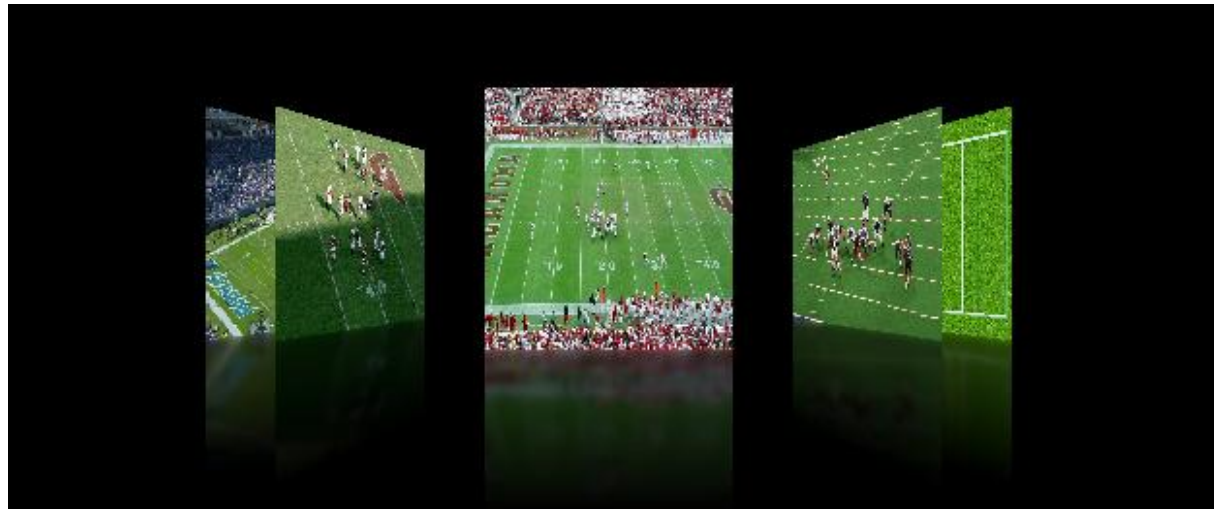

Create library of playbooks using images or video clips with annotations and voice over