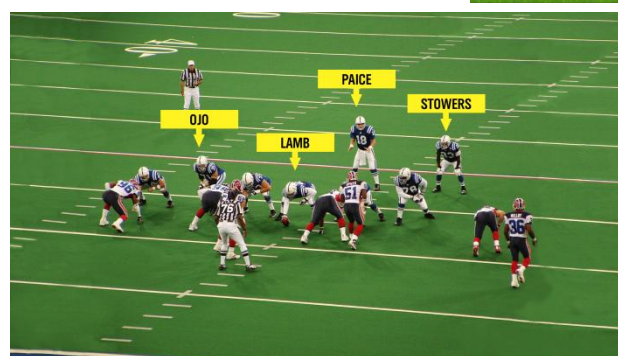

Player view does not show buttons or toolbars

Spotlights, Freehand Draw, Stretchy, Curved & Angled Arrows

POINT-HD Trainer *The ultimate coaching tool for football*

Power Tools At Your Fingertips

Circles, Split Lines, Angles, Areas, Rectangles, Team Rosters, Auto Numbers