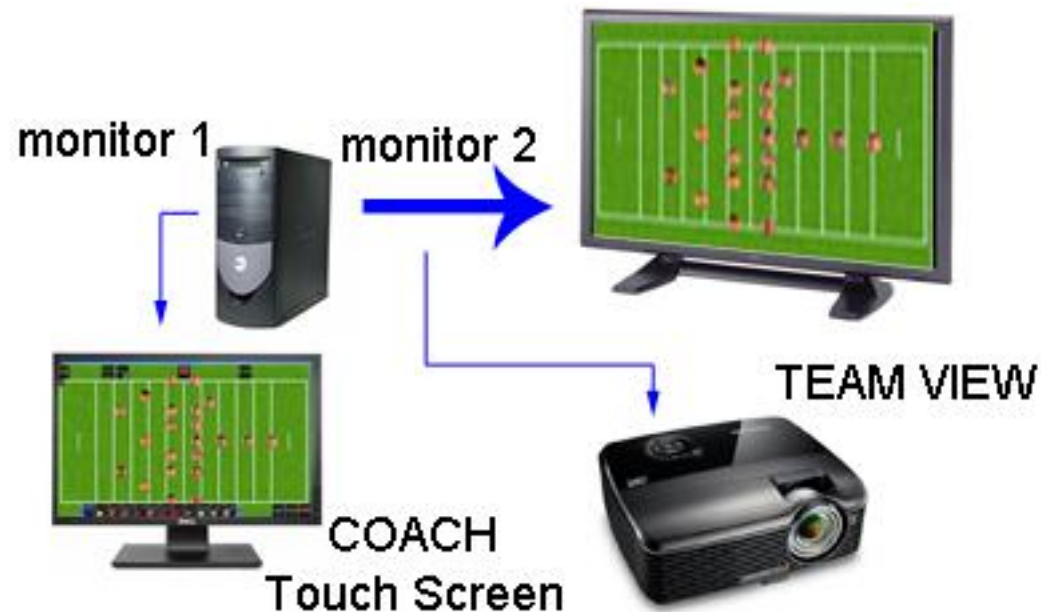

POINT-HD Trainer *The ultimate coaching tool for football*

Desktop Coaching System with Touch Screen

Point-HD Trainer can be run on a desktop computer fitted with a graphics card with two monitor outputs. This configuration is useful for coaching and briefing rooms which may have an existing AV installation or where a permanent type of setup is required. The first video output from the computer is sent to the coaches touch screen monitor, this monitor could be located either at the front of the room in a lectern or at the back on a conference room table or even a larger touch screen monitor located at the front of the room.

The second video output from the computer is sent to a second large screen display or projector, this will show the output from the Point-HD Trainer to the team players, this output will only show the video and any annotations being made by the coach, it does not show the tools or buttons from the coaches control screen, this allows the players to focus only on what they are being shown by the coach, rather than being distracted by the tools and buttons.

Unlike conventional white board applications - with Point-HD Trainer you can help focus your players on retaining the key messages, rather than the players wondering what tool the coach is about to use next!