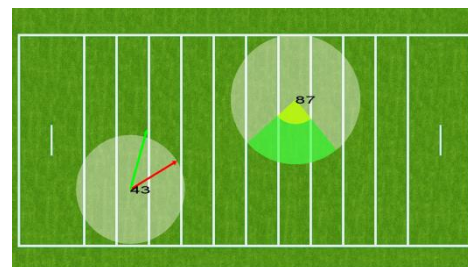

Player view does not show buttons or toolbars

Spotlights, Freehand Draw, Stretchy, Curved & Angled Arrows

POINT-HD Trainer *The ultimate coaching tool for football*

Power Tools At Your Fingertips

Circles, Split Lines, Angles, Areas, Rectangles, Team Rosters, Auto Numbers