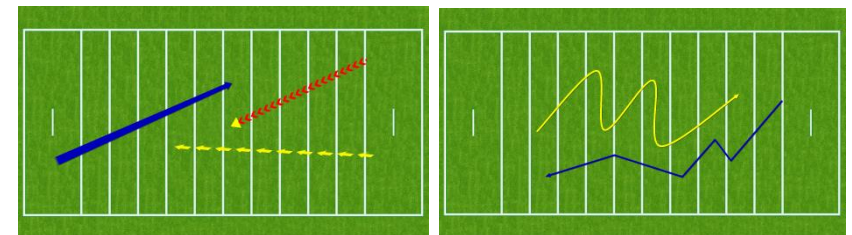

Player view does not show buttons or toolbars

Spotlights, Freehand Draw, Stretchy, Curved & Angled Arrows

POINT-HD Trainer *The ultimate coaching tool for football*

Power Tools At Your Fingertips

Circles, Split Lines, Angles, Areas, Rectangles, Team Rosters, Auto Numbers