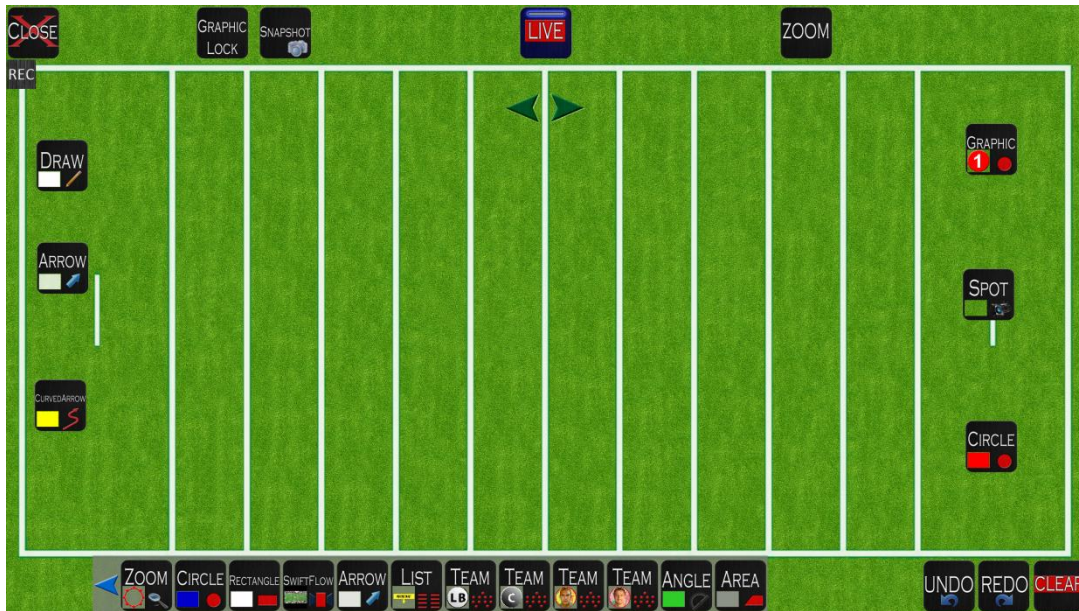

Extended toolset profile example

Basic toolset profile example

Extended & Free toolset profile example

POINT-HD Trainer *The ultimate coaching tool for football*

Sequences to Keep Interfaces Simple

No need for complex toolbars, using the sequence function, you can create and load a custom list of profiles, each with its own custom toolset and graphics and then easily switch between them during presentations.

Swift Flow Image Tool

Using the Swift Flow tool within Point-HD Trainer you can easily browse and select images to use as backgrounds within any profile. The Swift Flow tool can also be set to display the captured snapshots with annotations, allowing the coach to refer back to previous talks.