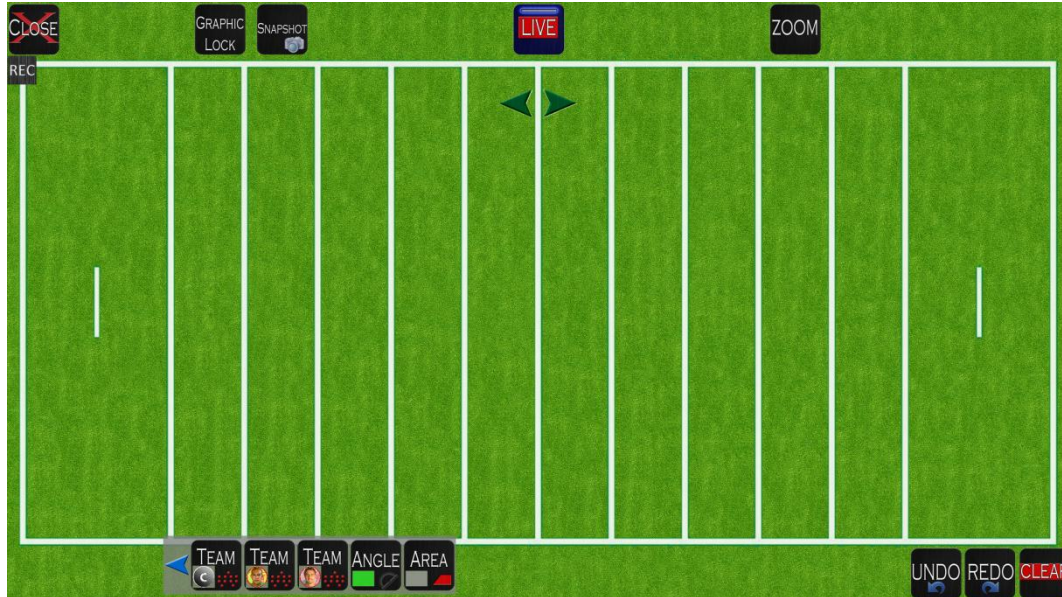

Basic toolset profile example