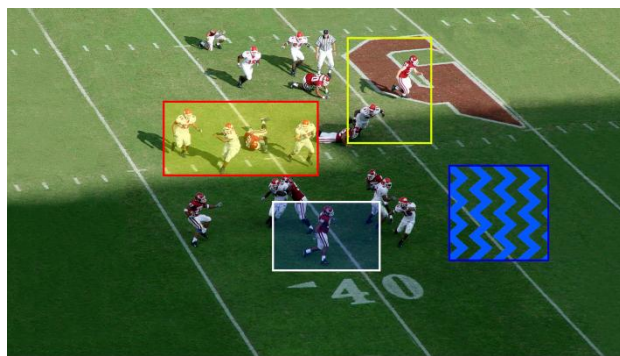

Player view does not show buttons or toolbars

Spotlights, Freehand Draw, Stretchy, Curved & Angled Arrows

POINT-HD Trainer *The ultimate coaching tool for football*

Power Tools At Your Fingertips

Circles, Split Lines, Angles, Areas, Rectangles, Team Rosters, Auto Numbers