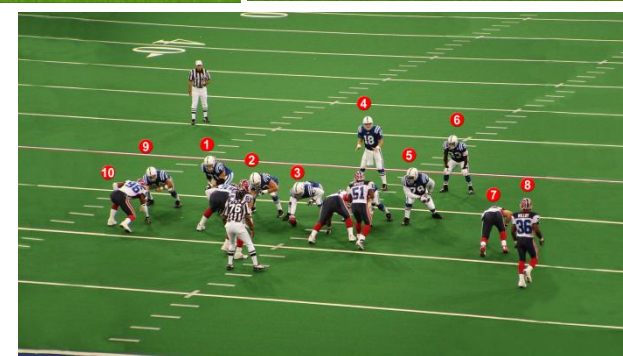

Player view does not show buttons or toolbars

Spotlights, Freehand Draw, Stretchy, Curved & Angled Arrows

POINT-HD Trainer *The ultimate coaching tool for football*

Power Tools At Your Fingertips

Circles, Split Lines, Angles, Areas, Rectangles, Team Rosters, Auto Numbers