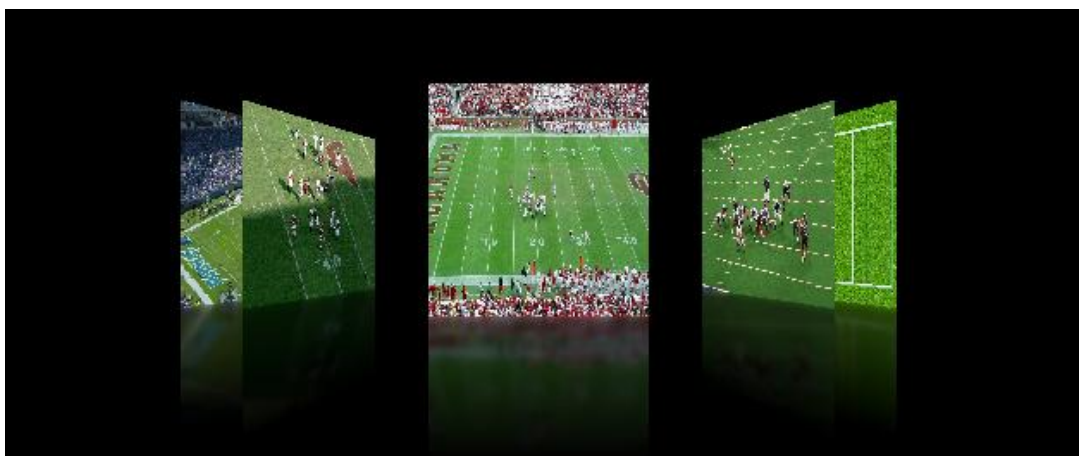

Extended toolset profile example

Basic toolset profile example

Extended & Free toolset profile example

POINT-HD Trainer *The ultimate coaching tool for football*

Sequences to Keep Interfaces Simple

No need for complex toolbars, using the sequence function, you can create and load a custom list of profiles, each with its own custom toolset and graphics and then easily switch between them during presentations.

Swift Flow Image Tool

Using the Swift Flow tool within Point-HD Trainer you can easily browse and select images to use as backgrounds within any profile. The Swift Flow tool can also be set to display the captured snapshots with annotations, allowing the coach to refer back to previous talks.