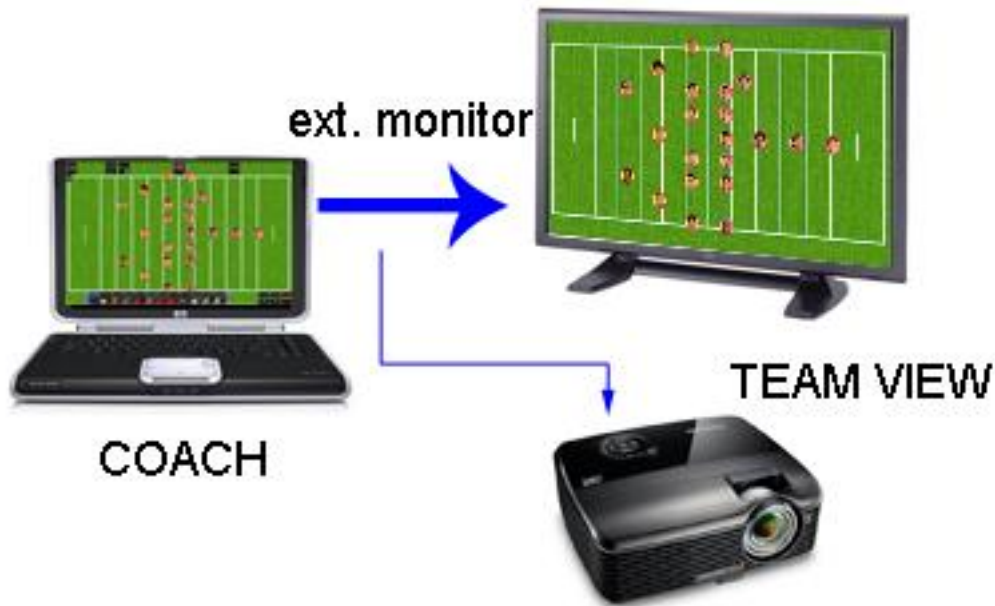

POINT-HD Trainer *The ultimate coaching tool for football*

Numerous Configurations

Point-HD Trainer can be setup in a variety of configurations, typical configuration examples are provided below, if you require a custom setup, then please contact us and we will be happy to assist.

Point-HD Trainer on a laptop allows coaches to give team talks easily at any location, the laptop can be used as a one on one presentation or connecting the laptops monitor output to a projector or large screen display allows for presenting to the whole team.

The laptop configuration is useful for coaches who would like to prepare presentations at home or on the road, coaches can record the annotations with voice over and save these as video clips to play out at the next meeting.

Laptop Coaching Presentations

With Point-HD Trainer, the display output feeding the external monitor/projector can be set to any resolution supported by the graphics card and display device.

For example a typical laptop resolution maybe 1280 x 720 and a HD display could be attached to the laptops monitor output, with Point-HD Trainer you can set up the secondary display to a full 1920 x 1080 resolution, which allows the audience to view presentations in full HD.