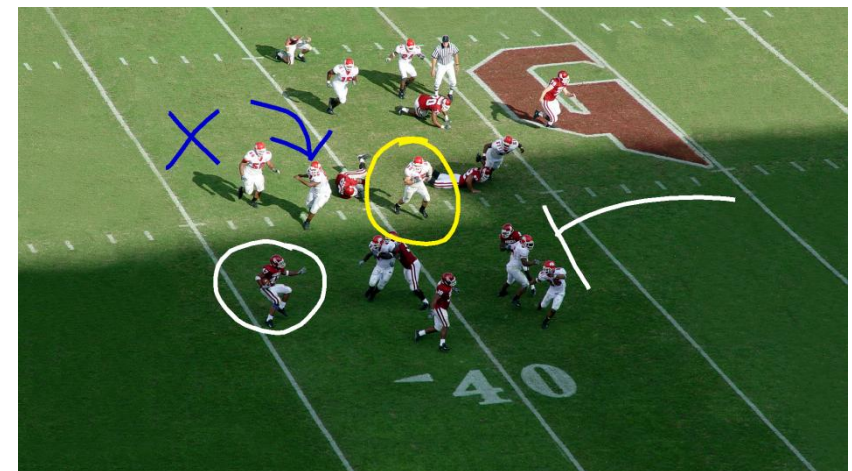

Player view does not show buttons or toolbars

Spotlights, Freehand Draw, Stretchy, Curved & Angled Arrows

POINT-HD Trainer *The ultimate coaching tool for football*

Power Tools At Your Fingertips

Circles, Split Lines, Angles, Areas, Rectangles, Team Rosters, Auto Numbers