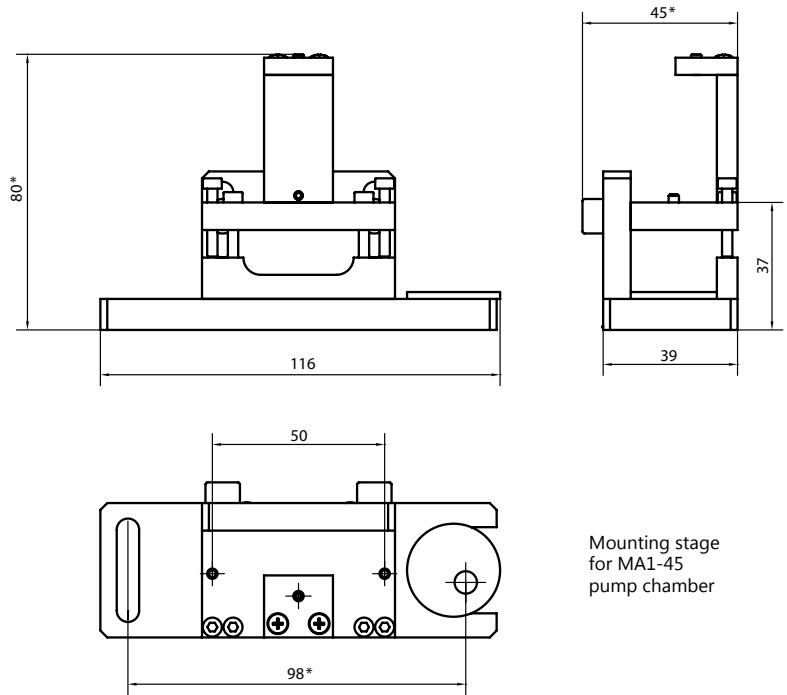

MOUNTING STAGE FOR PUMP CHAMBERS

Mounting stage for pump chamber

Mounting stage with mounted TM-2-75 pump chamber

Each type of pump chamber can be mounted on suitable stage. Examples of stages for MA1-45, TM-2-75 and TM-3-75 chambers are shown. Inquire for different types of stages.

Mounting stage for MA1-45 pump chamber