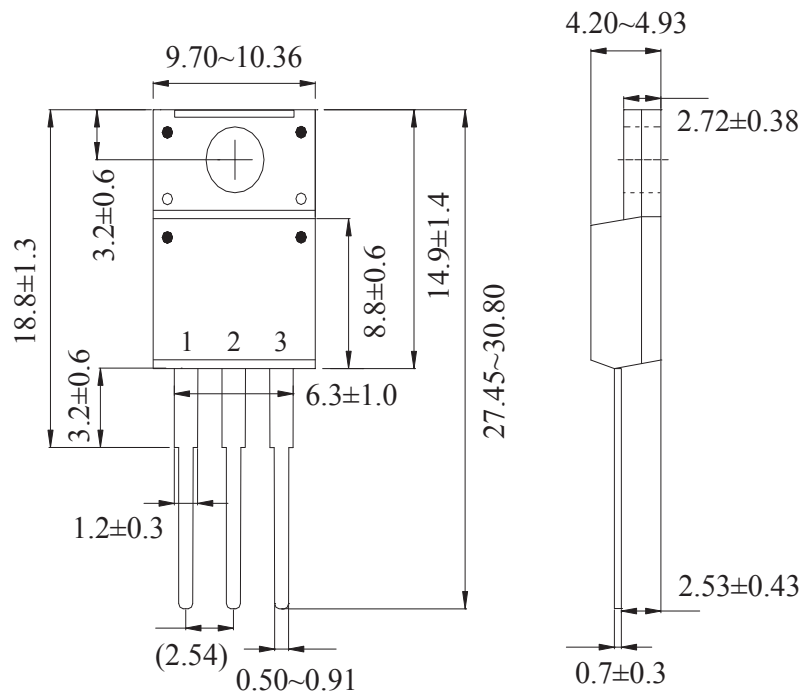

Package, Tube

TO-220F (50pcs/1tube)

Unit : mm

• Package

• Tube

Cross-sectional view