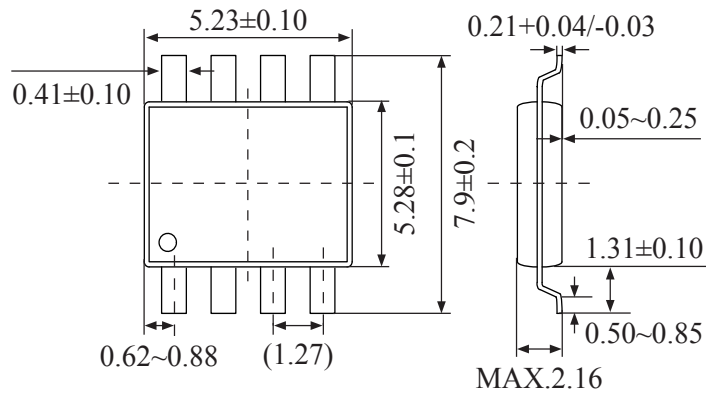

Package, Reel, Taping

SOP8 208MIL (2,000pcs/reel)

Unit : mm

• Package