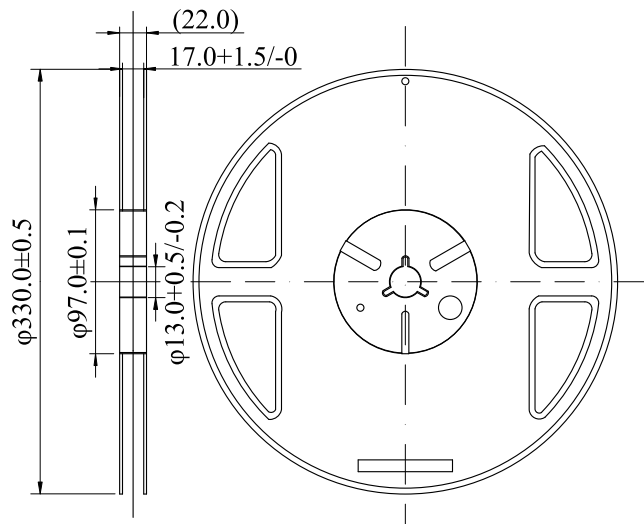

Package, Reel, Taping

SOP8 208MIL (2,000pcs/reel)

Unit : mm

• Package

• Reel

• Taping