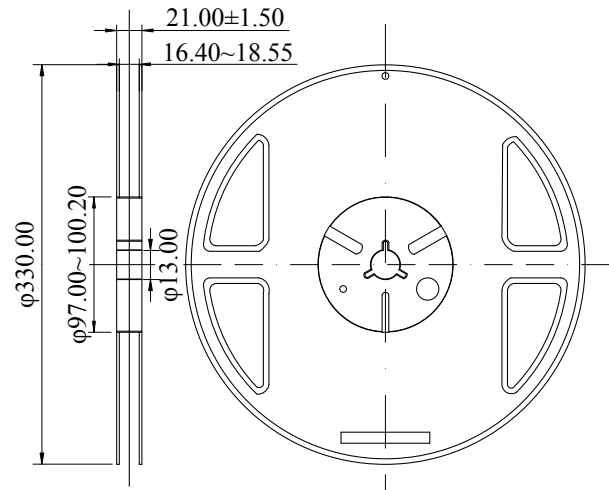

Package, Reel, Taping

TO-252-3 (2,500pcs/reel)

Unit : mm

• Package

• Reel

• Taping