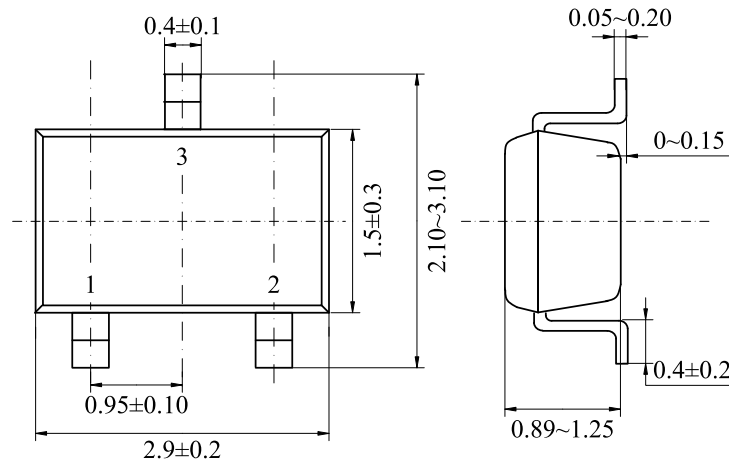

# Package, Reel, Taping

SOT-23 (3,000pcs/reel)

Unit : mm

• Package

• Reel

• Taping