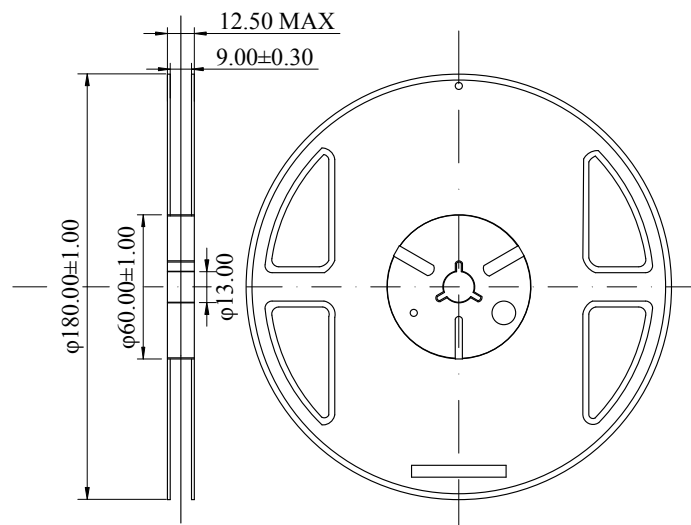

# Package, Reel, Taping

SOT-23 (3,000pcs/reel)

Unit : mm

• Package

• Reel

• Taping