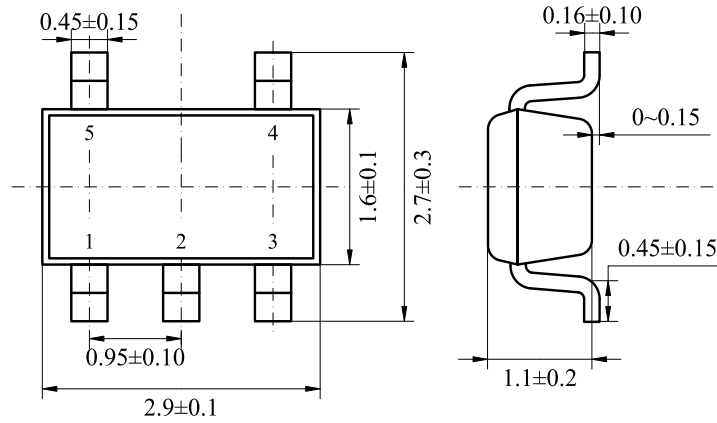

Package, Reel, Taping

SOT-25 (3,000pcs/reel)

Unit : mm

• Package