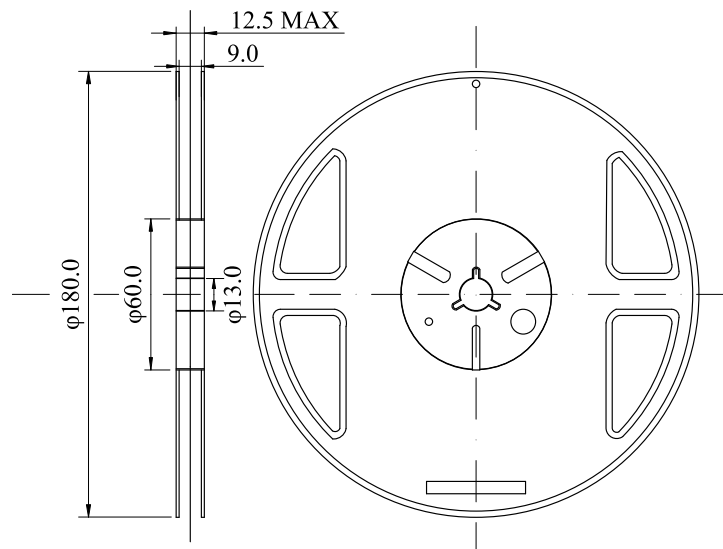

Package, Reel, Taping

SOT-25 (3,000pcs/reel)

Unit : mm

• Package

• Reel

• Taping