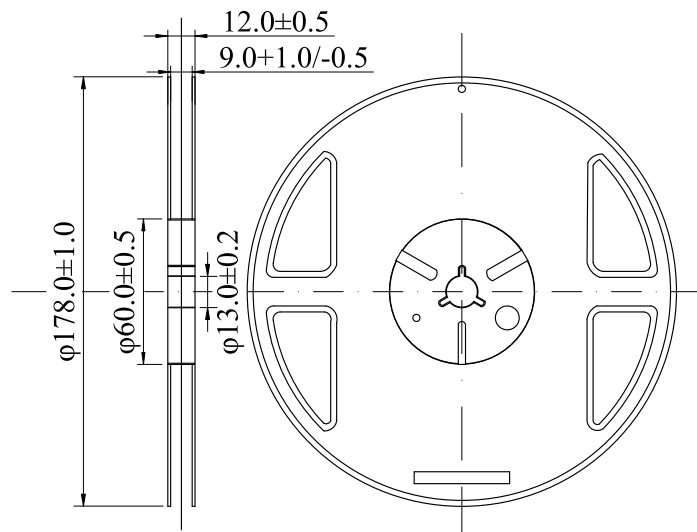

Package, Reel, Taping

SOT-723 (8,000pcs/reel)

Unit : mm

• Package

• Reel

• Taping