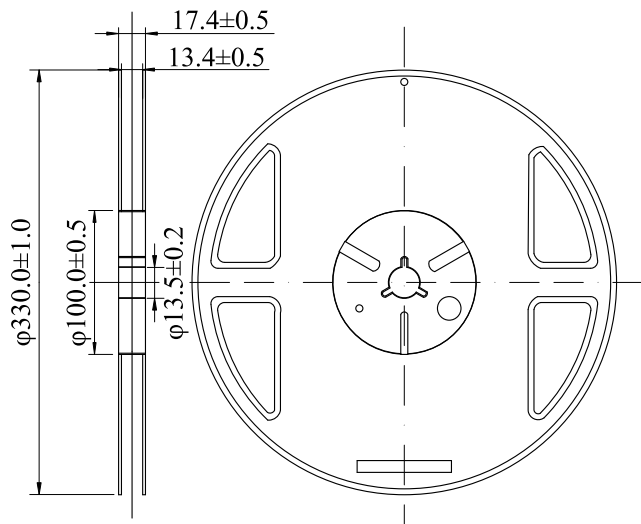

Package, Reel, Taping

WSO8 (6×5mm) (3,000pcs/reel)

Unit : mm

• Package

• Reel

• Taping