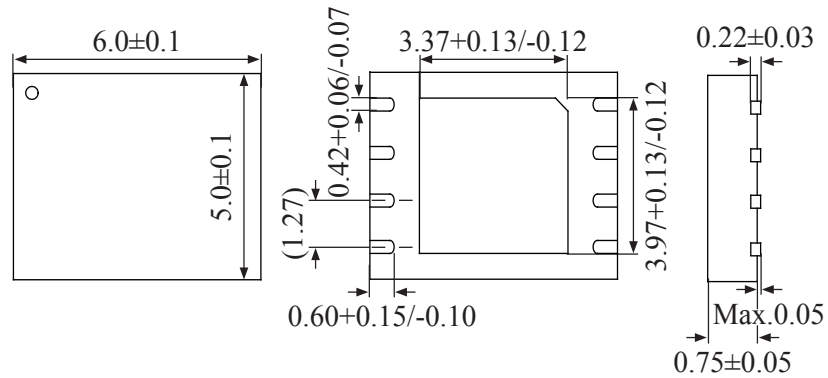

Package, Reel, Taping

WSO8 (6×5mm) (3,000pcs/reel)

Unit : mm

• Package

• Reel

• Taping