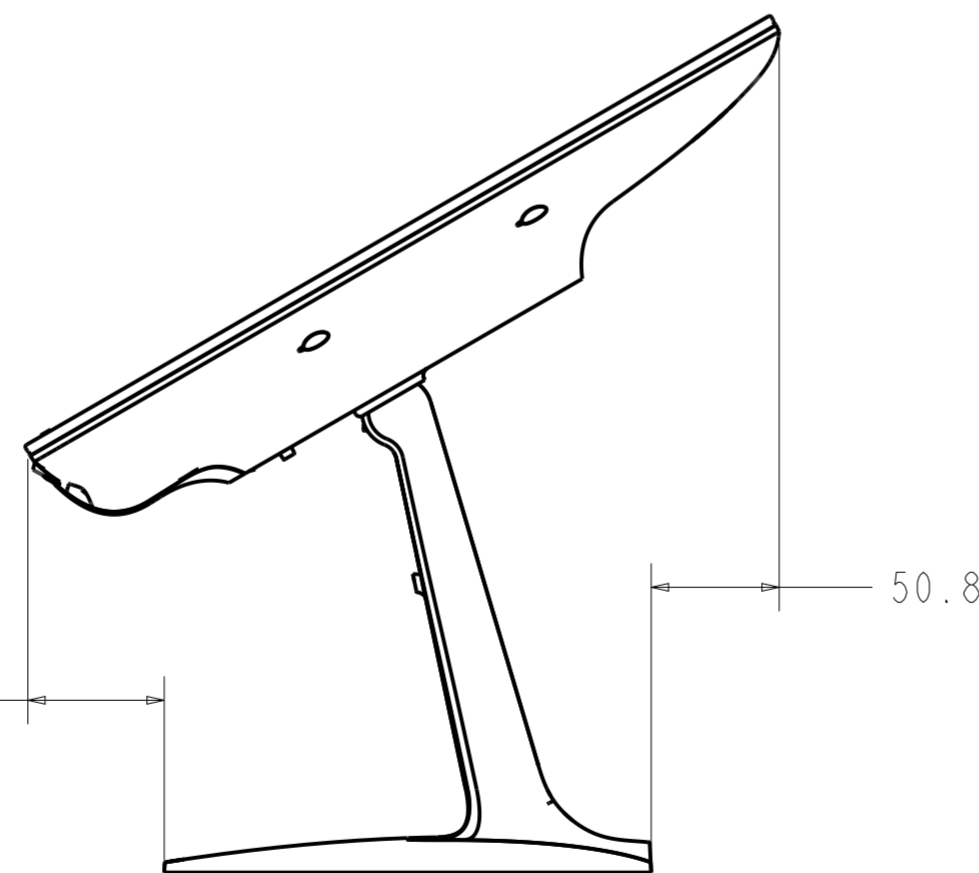

NOTE:
ALL DIMS. +/- 1mm UNLESS NOTED

DIMENSIONAL DRAWING: 2201L

OSD CONTROLS

TILT -5° FROM VERTICAL

TILT 60° FROM VERTICAL

STAND MOUNTING OPTION