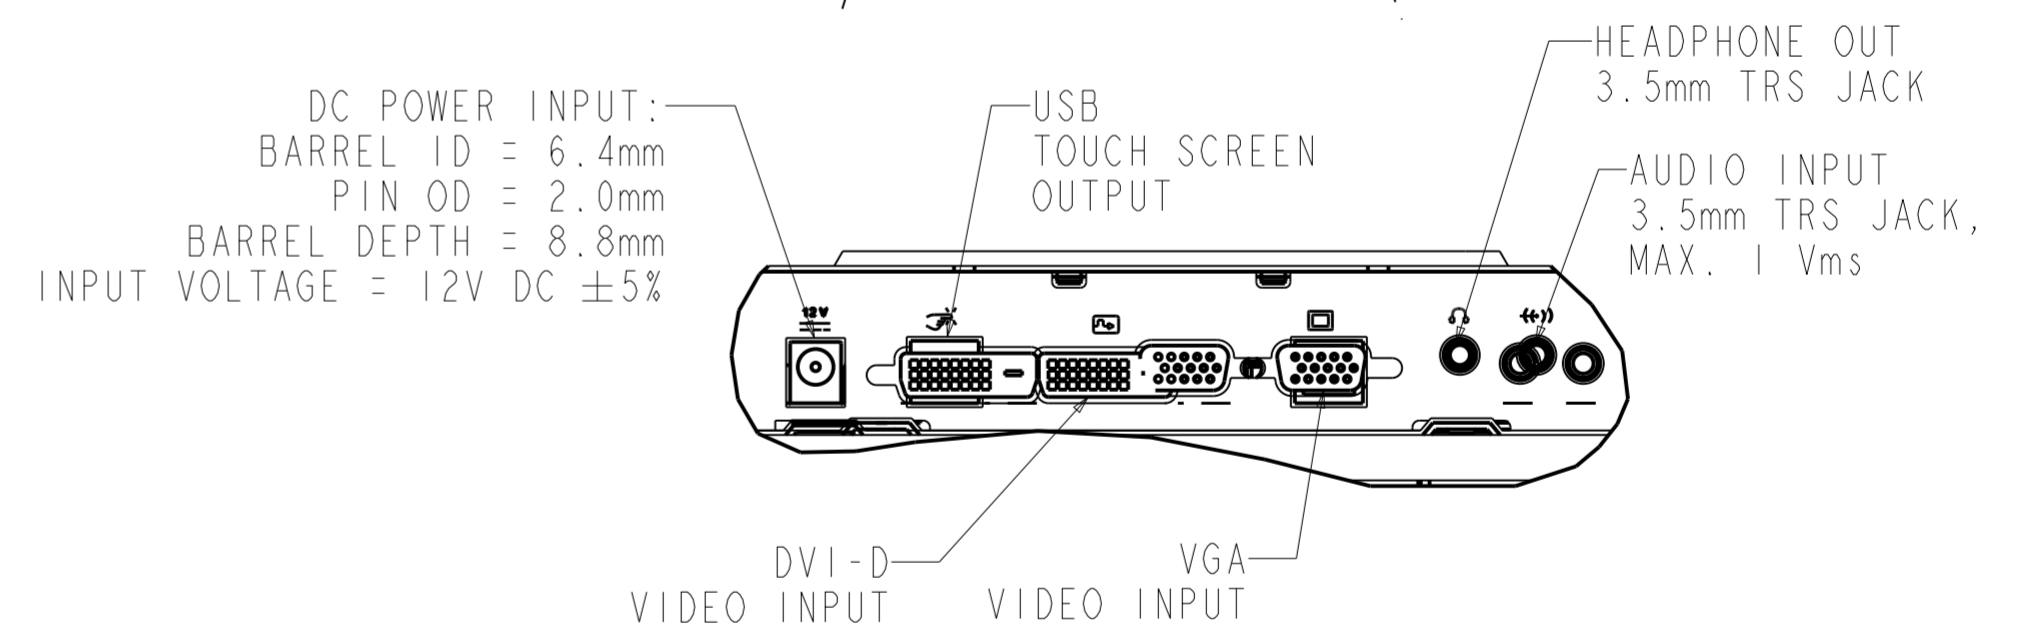

NOTE:
ALL DIMS. +/- 1mm UNLESS NOTED

DIMENSIONAL DRAWING: 2201L

OSD CONTROLS

TILT -5° FROM VERTICAL

TILT 60° FROM VERTICAL

STAND MOUNTING OPTION