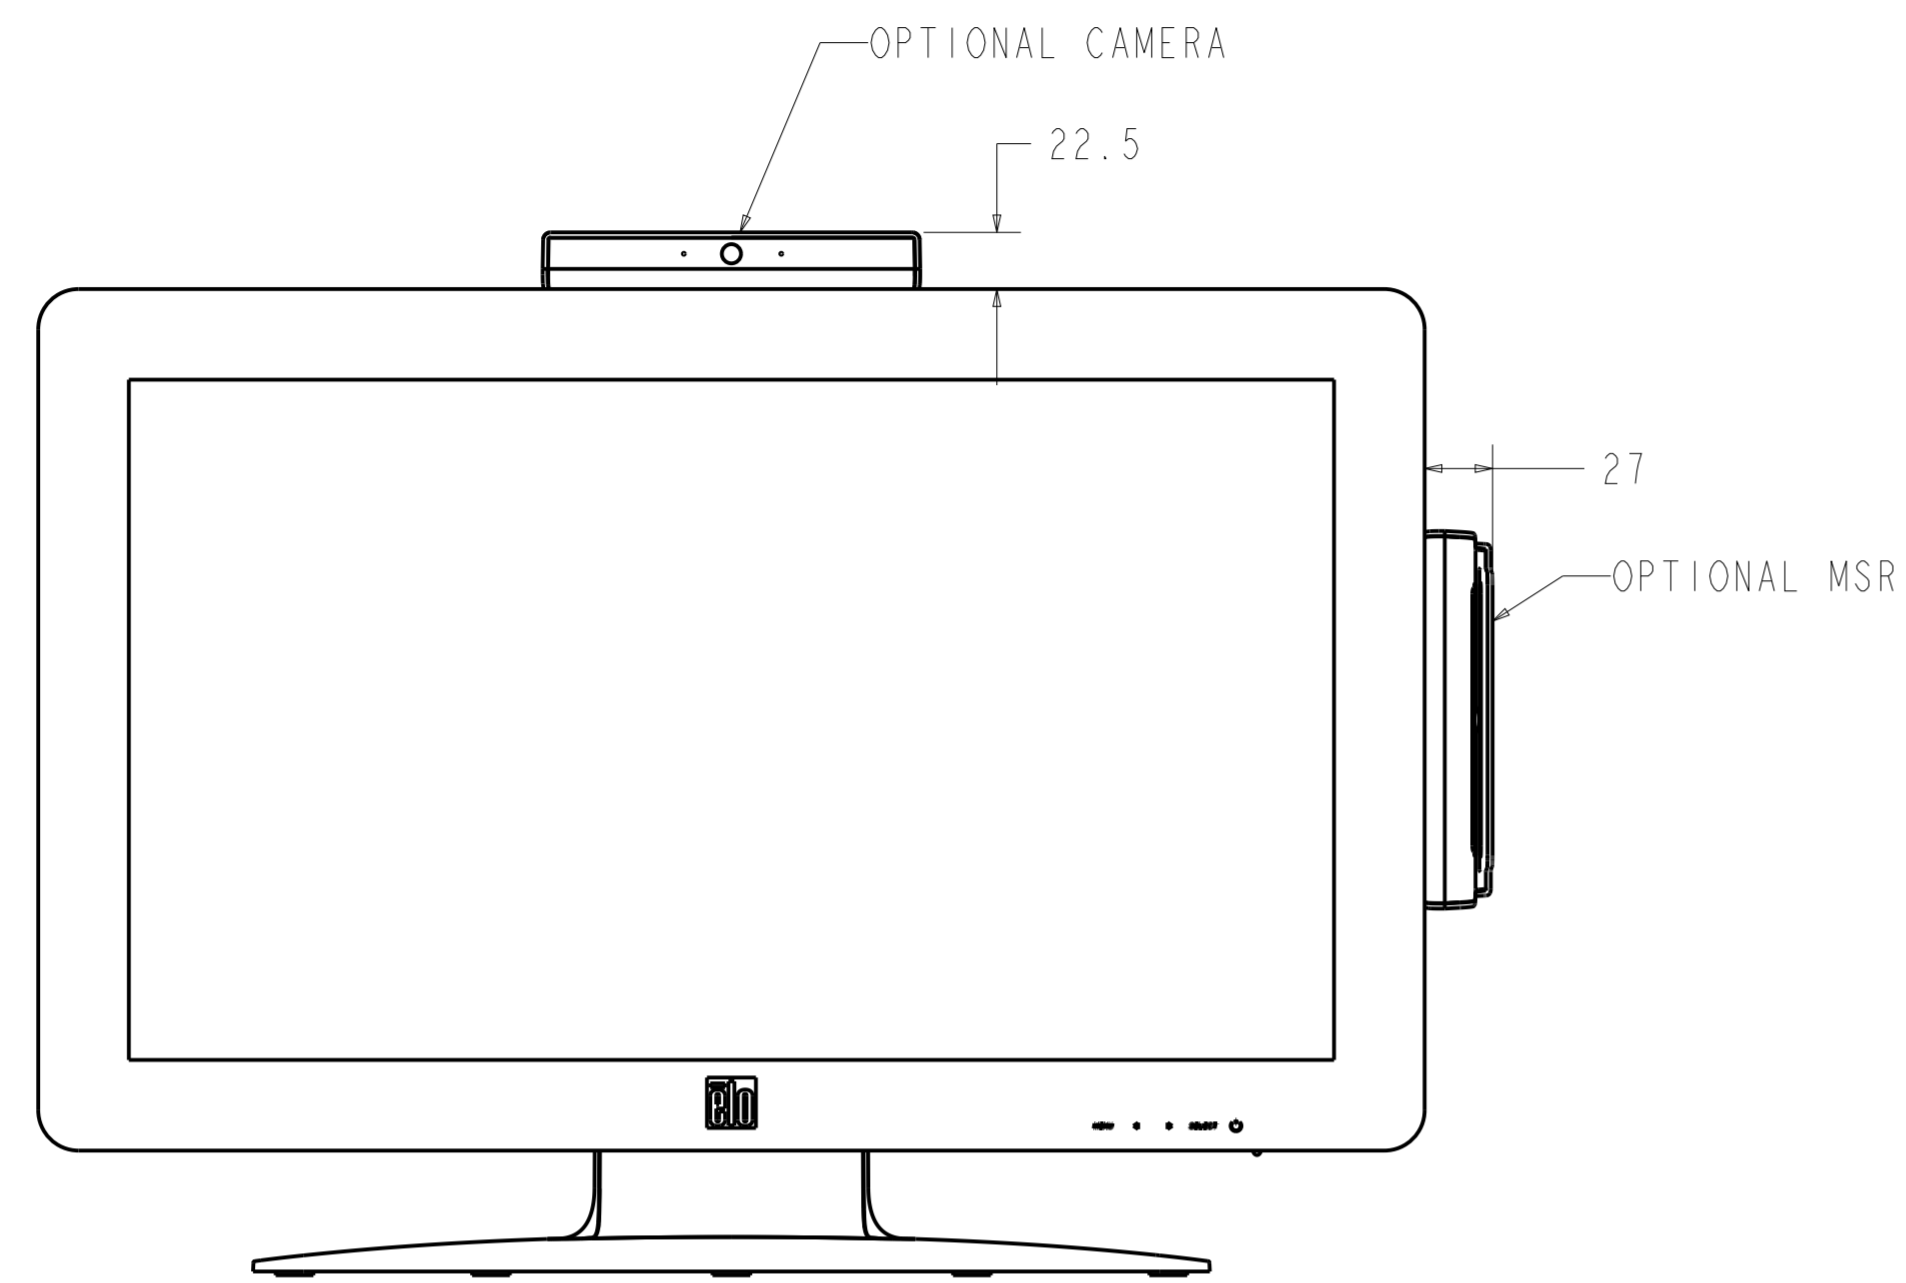

NOTE:
ALL DIMS. +/- 1mm UNLESS NOTED

DIMENSIONAL DRAWING: 2201L

OSD CONTROLS

TILT -5° FROM VERTICAL

TILT 60° FROM VERTICAL

STAND MOUNTING OPTION