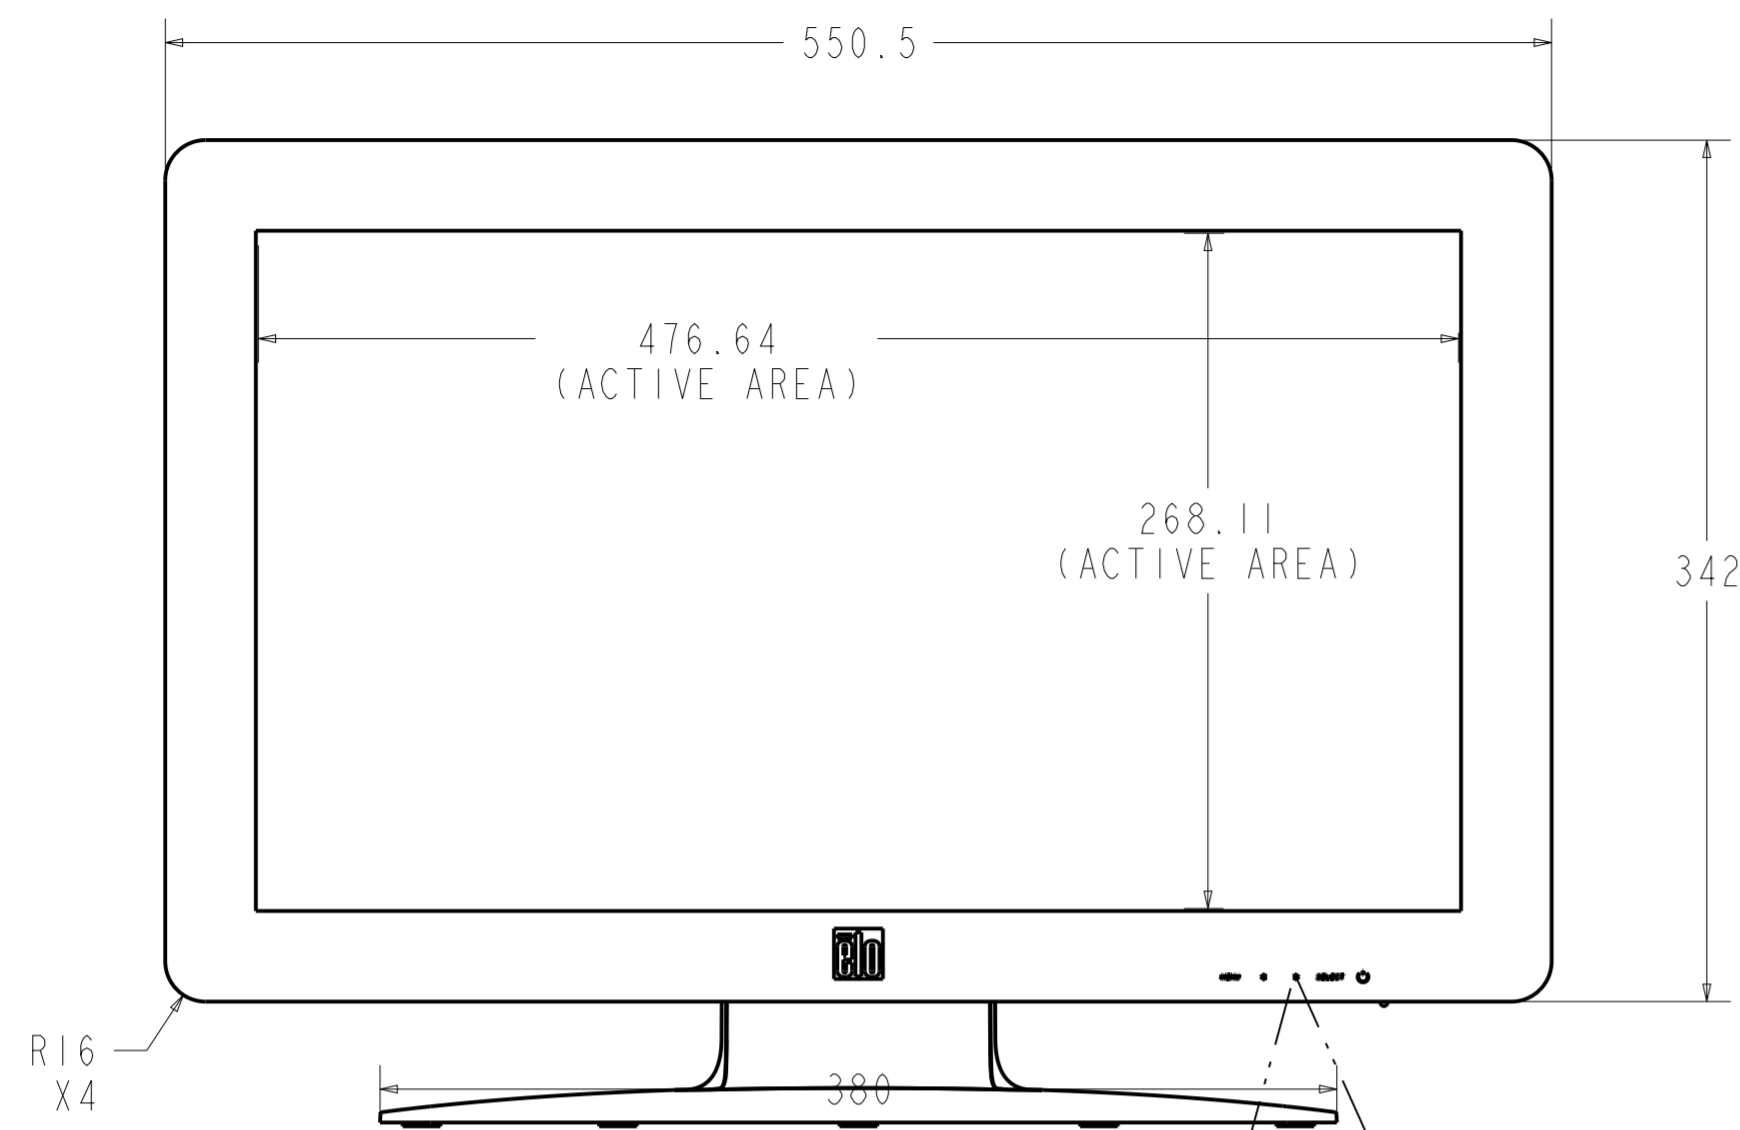

NOTE:
ALL DIMS. +/- 1mm UNLESS NOTED

DIMENSIONAL DRAWING: 2201L

OSD CONTROLS

TILT -5° FROM VERTICAL

TILT 60° FROM VERTICAL

STAND MOUNTING OPTION