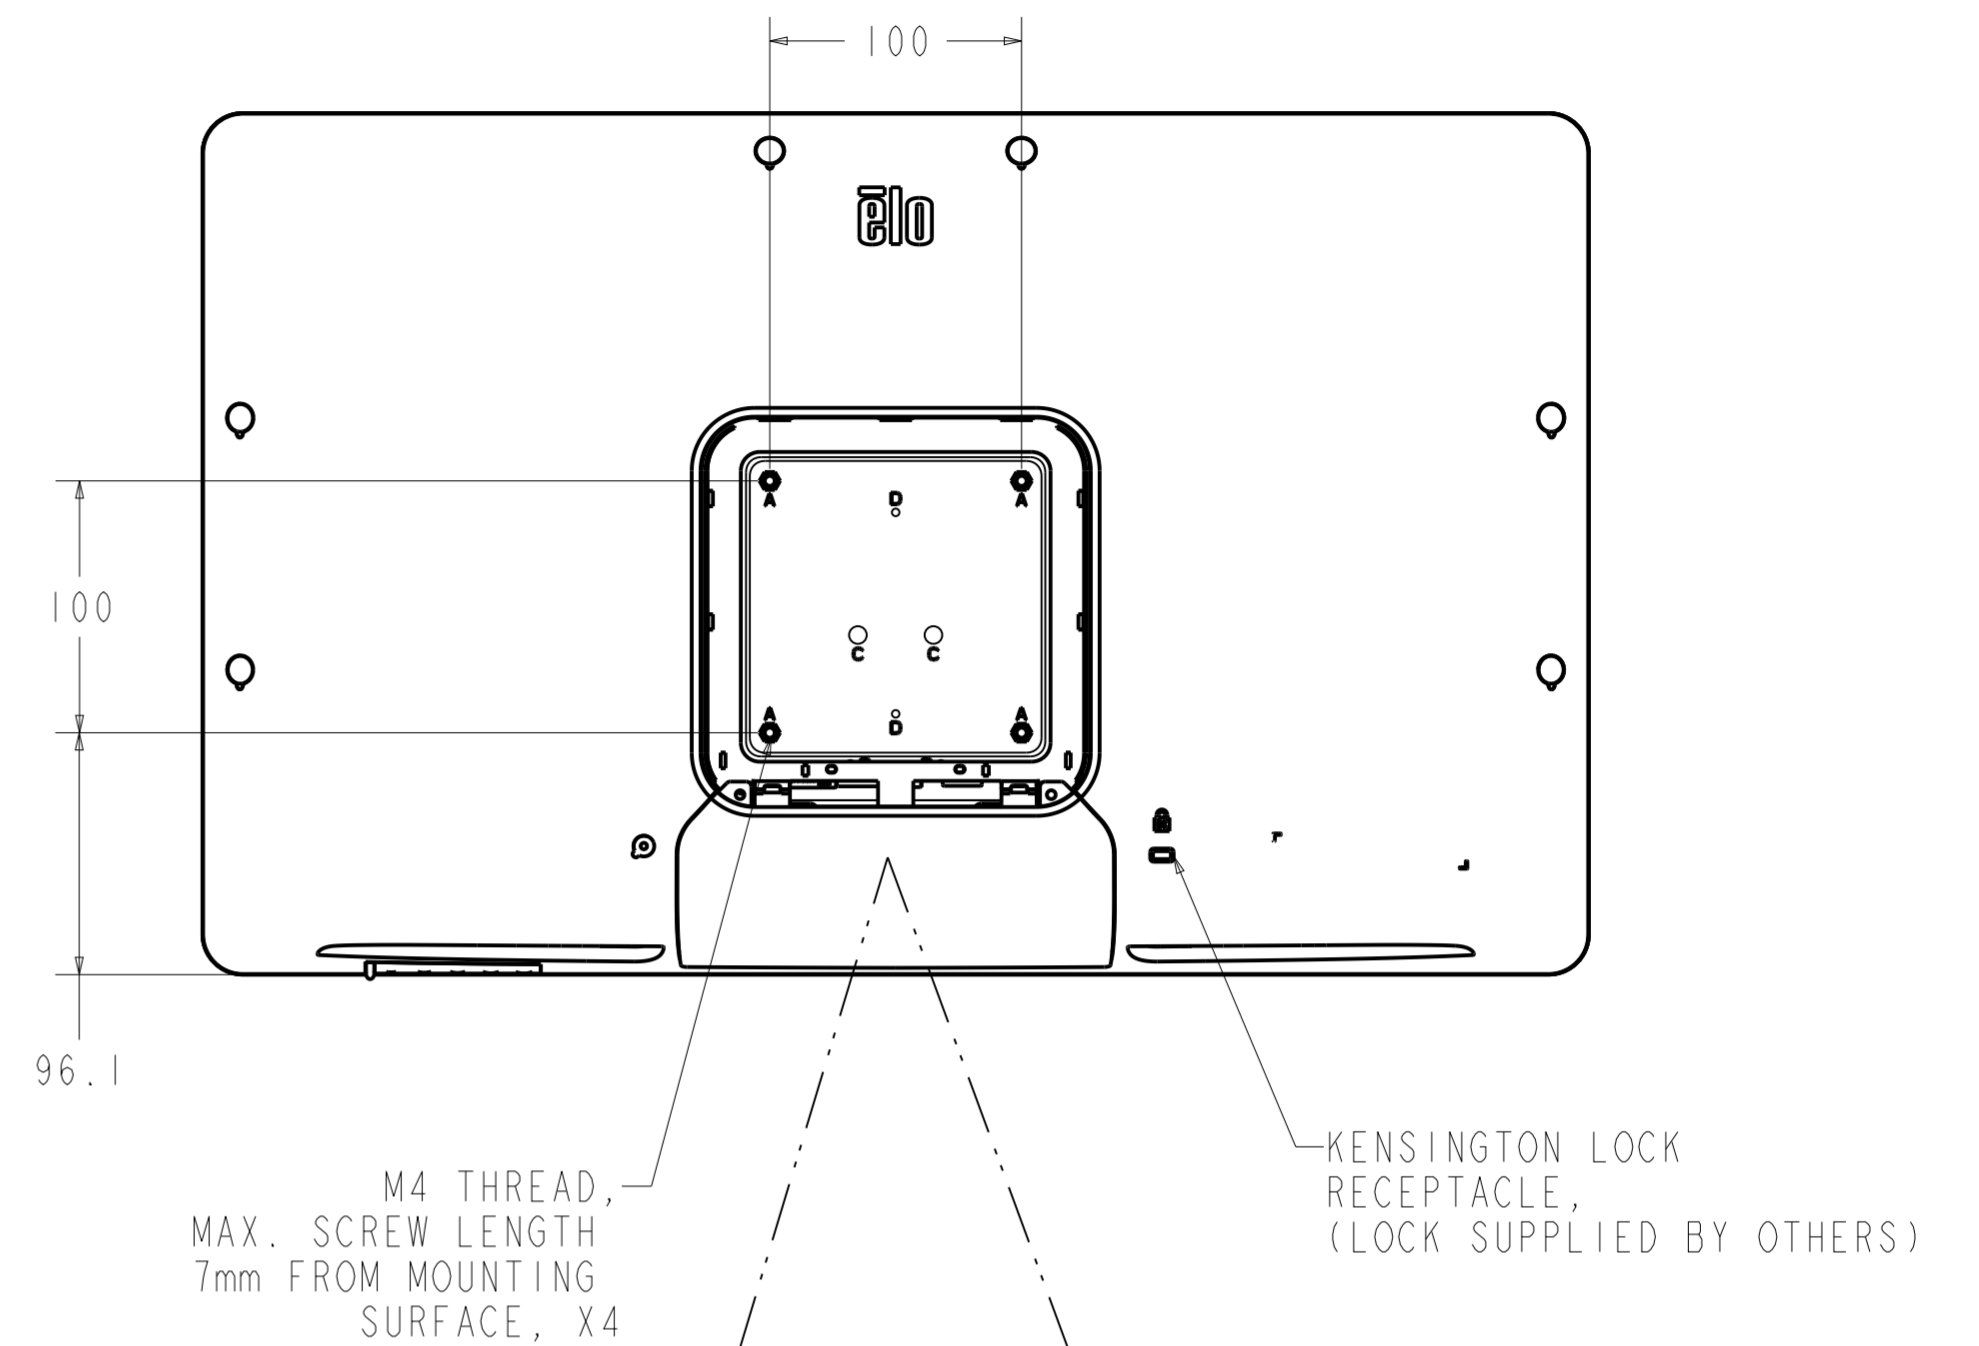

NOTE:
ALL DIMS. +/- 1mm UNLESS NOTED

DIMENSIONAL DRAWING: 2201L

OSD CONTROLS

TILT -5° FROM VERTICAL

TILT 60° FROM VERTICAL

STAND MOUNTING OPTION