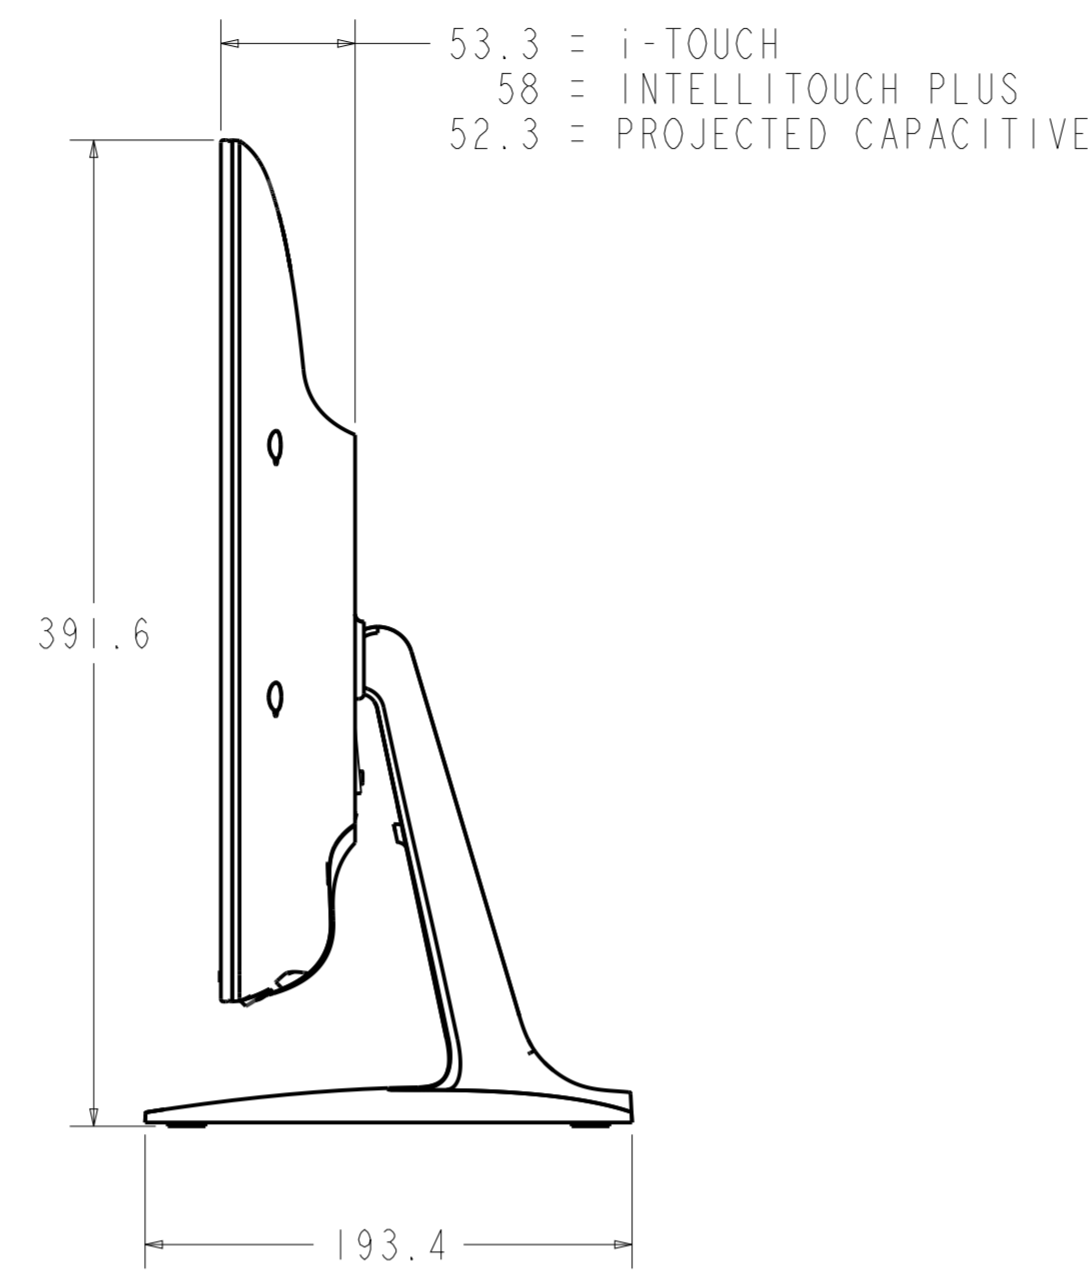

NOTE:
ALL DIMS. +/- 1mm UNLESS NOTED

DIMENSIONAL DRAWING: 2201L

OSD CONTROLS

TILT -5° FROM VERTICAL

TILT 60° FROM VERTICAL

STAND MOUNTING OPTION