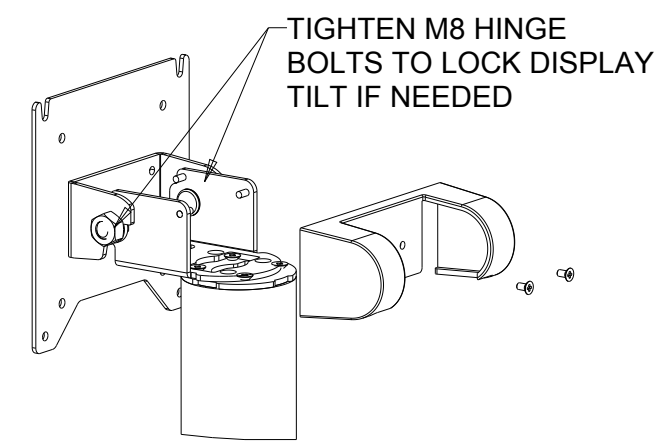

ELO-KIT-FLOOR STAND 5 FOOT

E048069

MOUNTING OPTION

DIMENSIONS ARE IN MILLIMETERS

MS601766
DATE: 09/15/15
REV: A