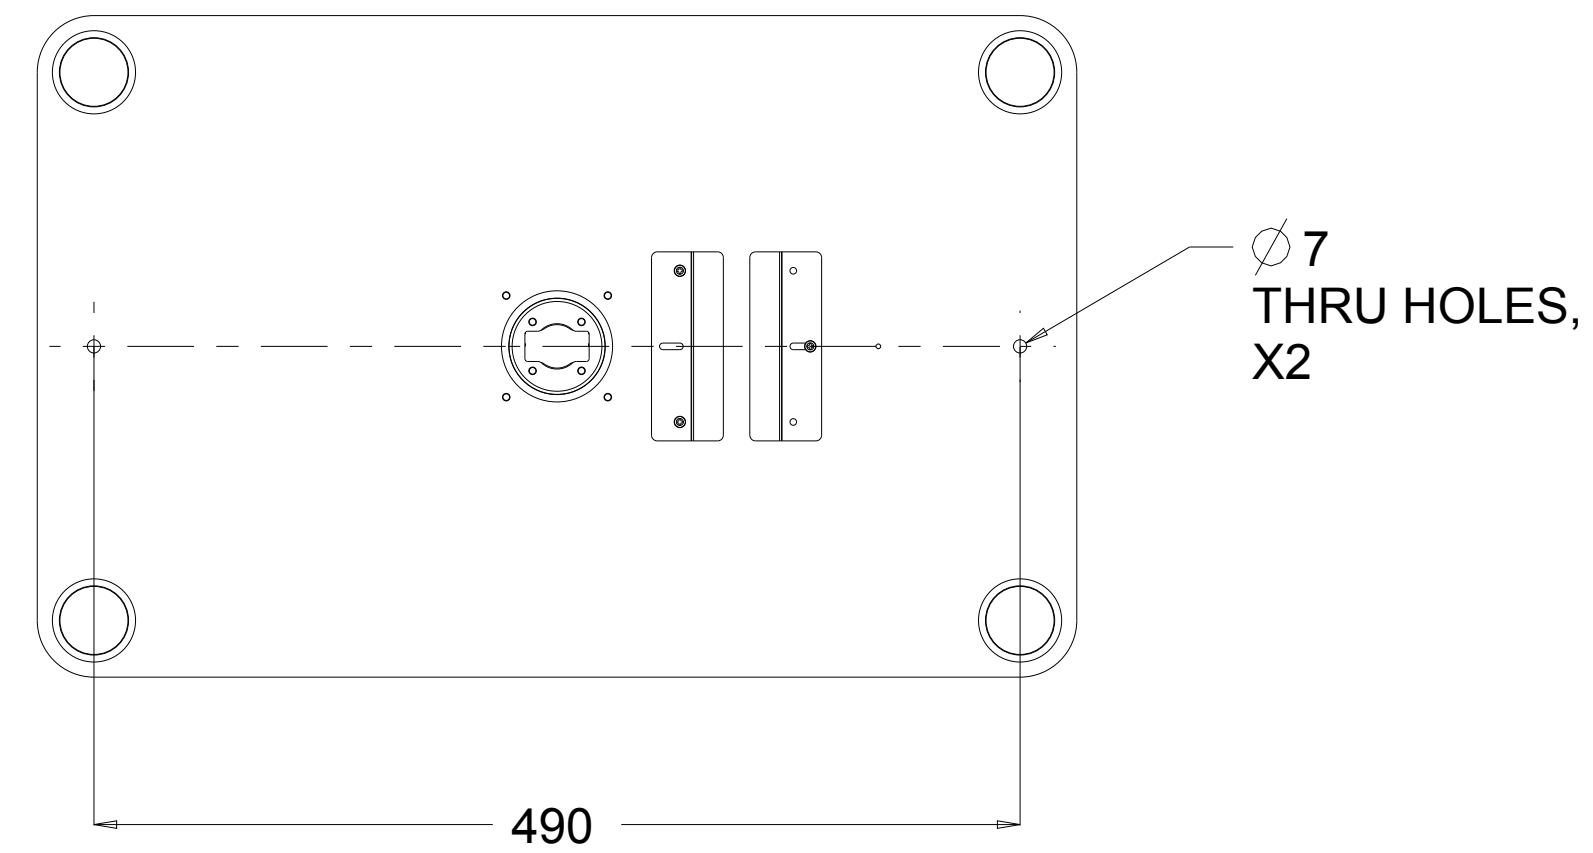

ELO-KIT-FLOOR STAND 5 FOOT

E048069

MOUNTING OPTION

DIMENSIONS ARE IN MILLIMETERS

MS601766
DATE: 09/15/15
REV: A