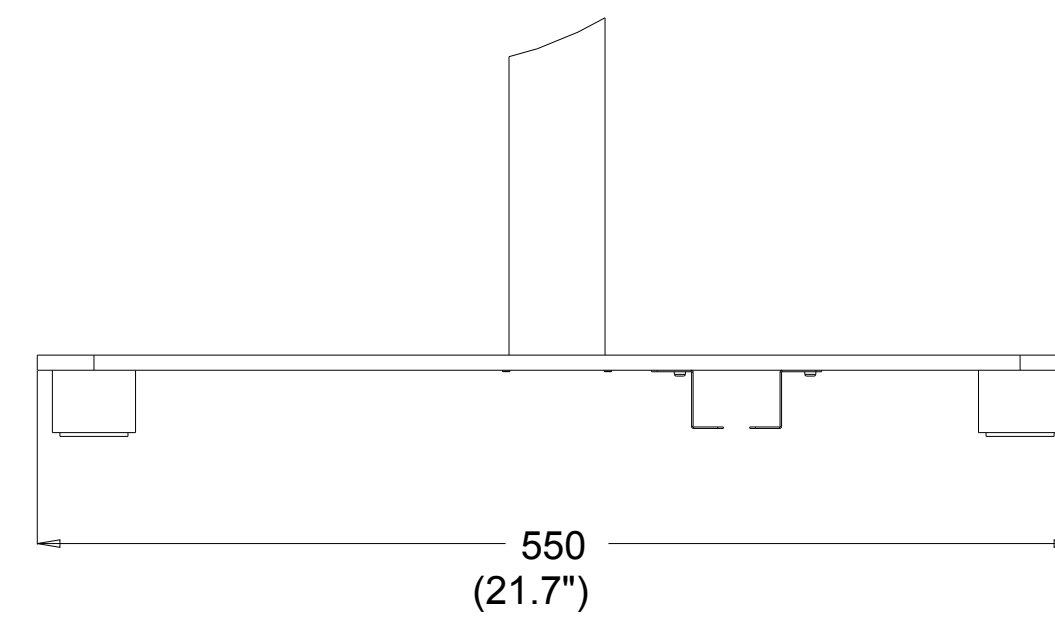

ELO-KIT-FLOOR STAND 5 FOOT

E048069

MOUNTING OPTION

DIMENSIONS ARE IN MILLIMETERS

MS601766
DATE: 09/15/15
REV: A