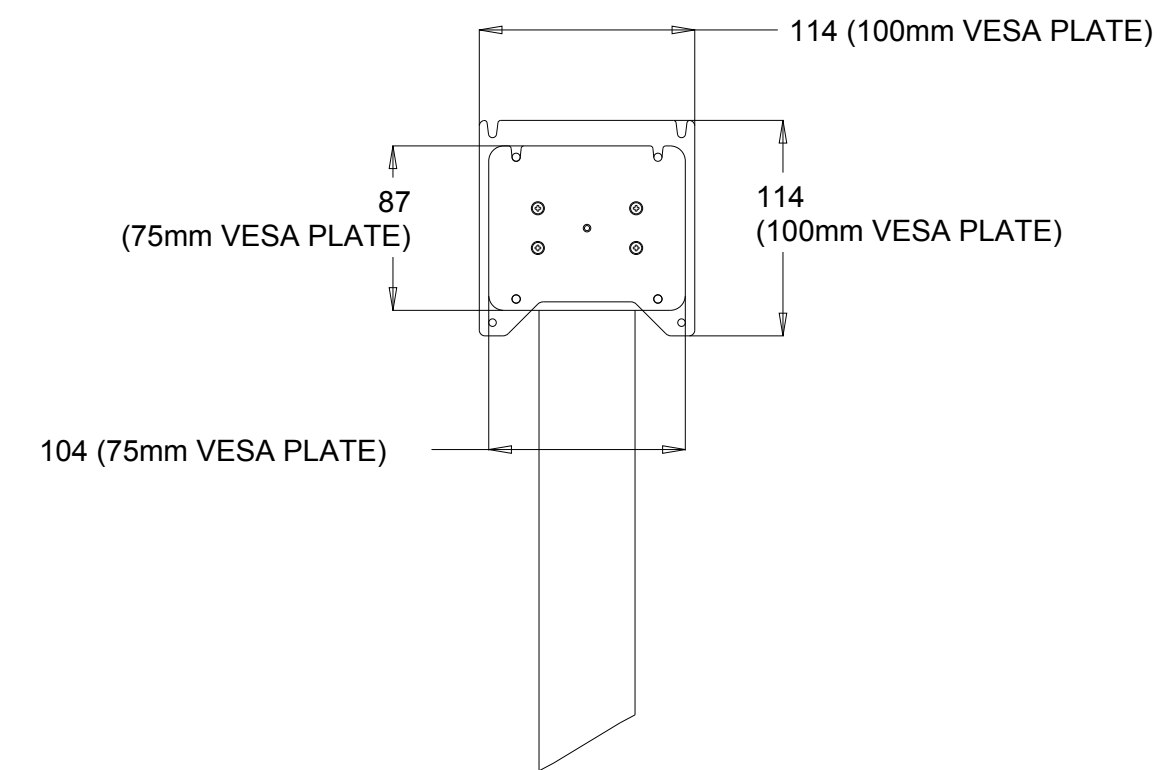

ELO-KIT-FLOOR STAND 5 FOOT

E048069

MOUNTING OPTION

DIMENSIONS ARE IN MILLIMETERS

MS601766
DATE: 09/15/15
REV: A