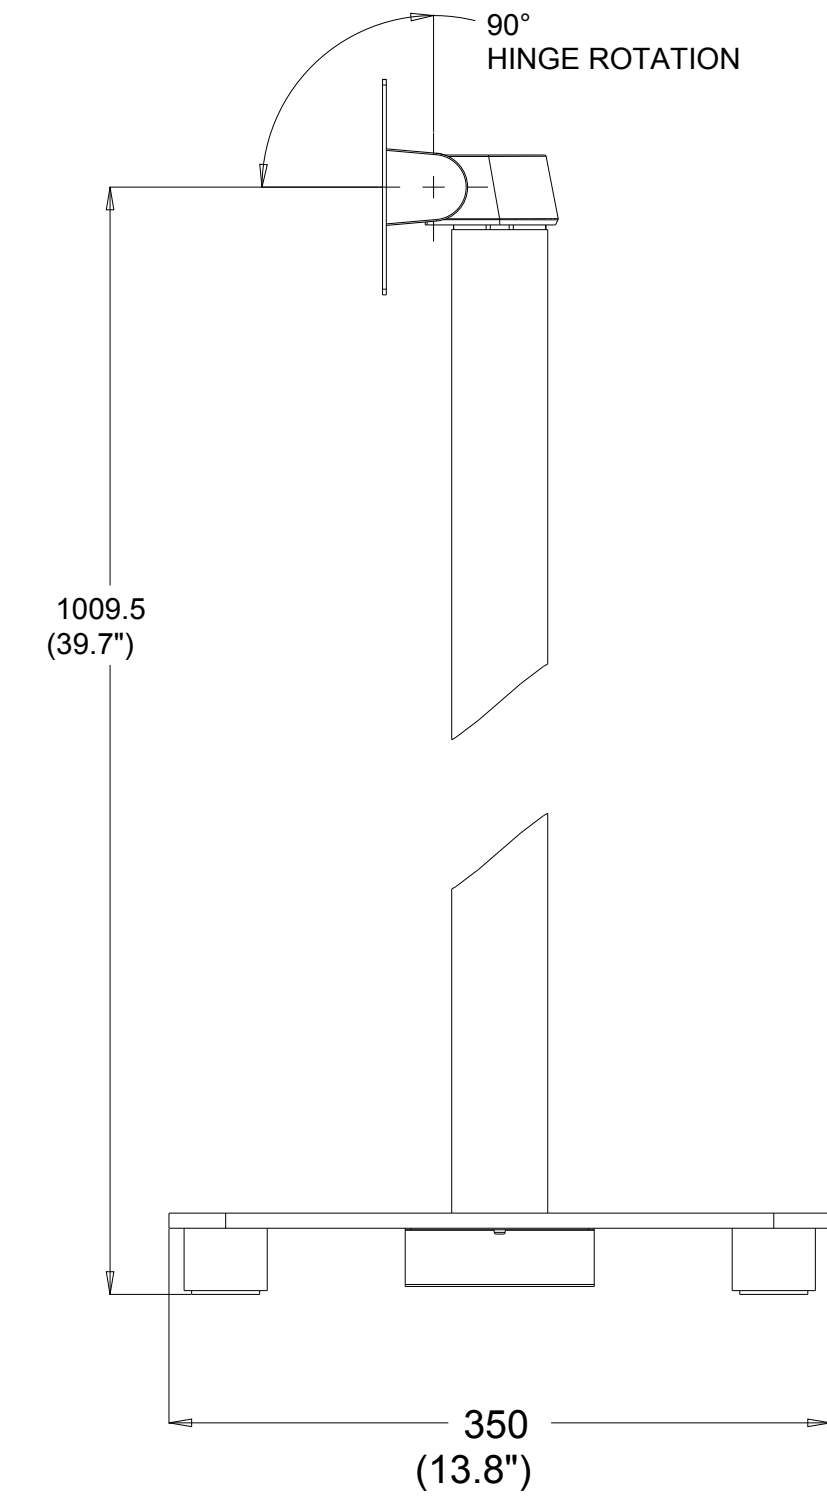

ELO-KIT-FLOOR STAND 5 FOOT

E048069

MOUNTING OPTION

DIMENSIONS ARE IN MILLIMETERS

MS601766
DATE: 09/15/15
REV: A