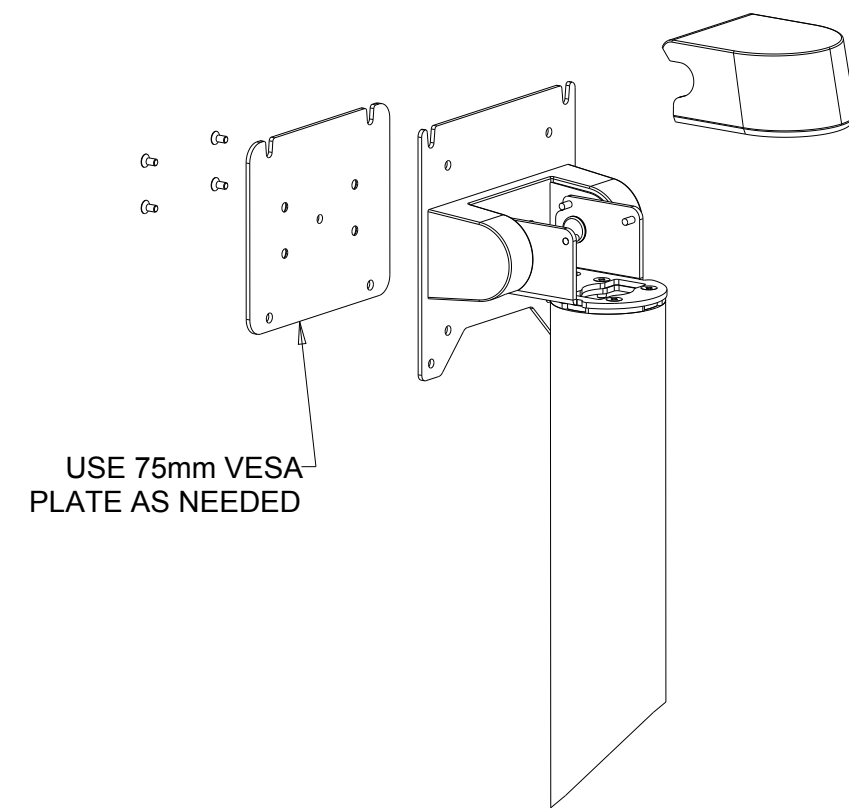

ELO-KIT-FLOOR STAND 5 FOOT

E048069

MOUNTING OPTION

DIMENSIONS ARE IN MILLIMETERS

MS601766
DATE: 09/15/15
REV: A