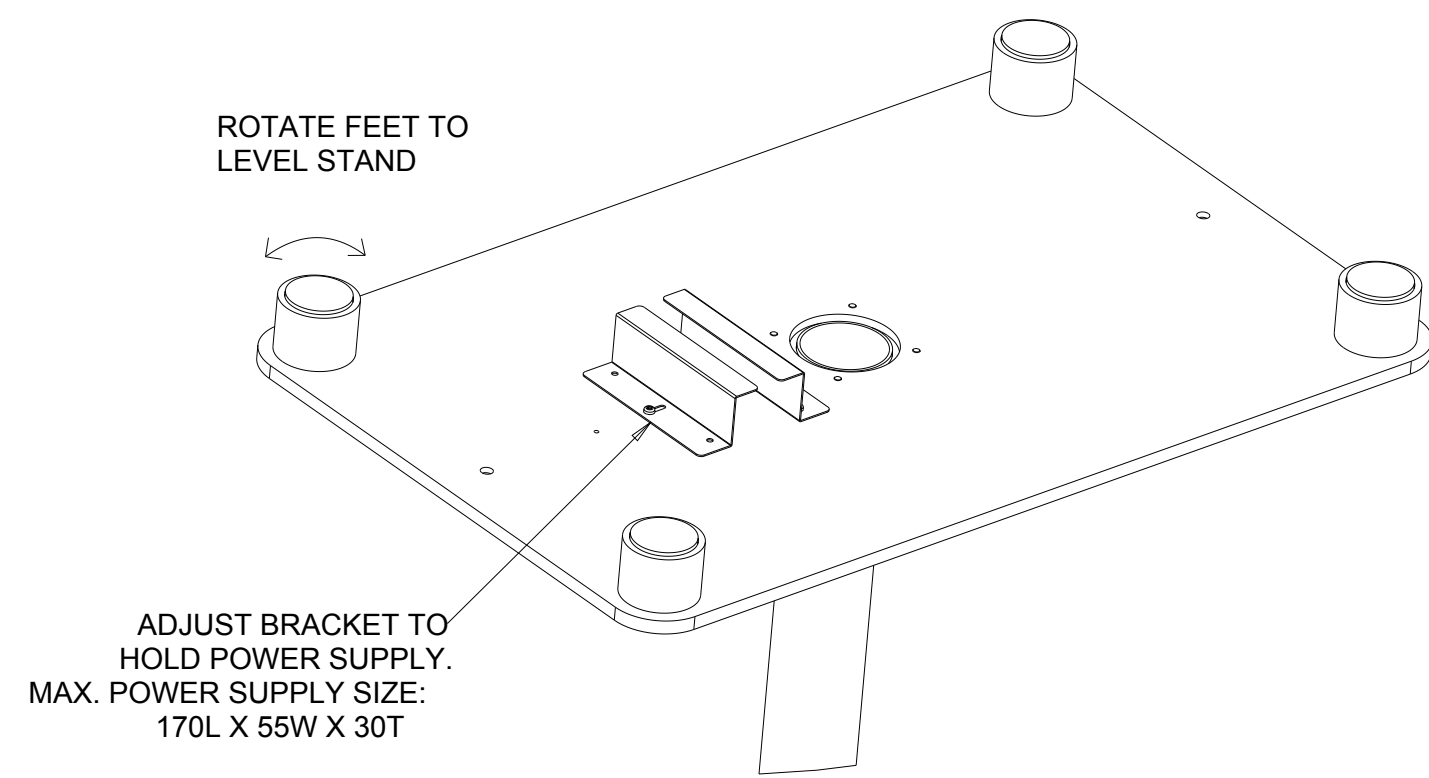

ELO-KIT-FLOOR STAND 5 FOOT

E048069

MOUNTING OPTION

DIMENSIONS ARE IN MILLIMETERS

MS601766
DATE: 09/15/15
REV: A