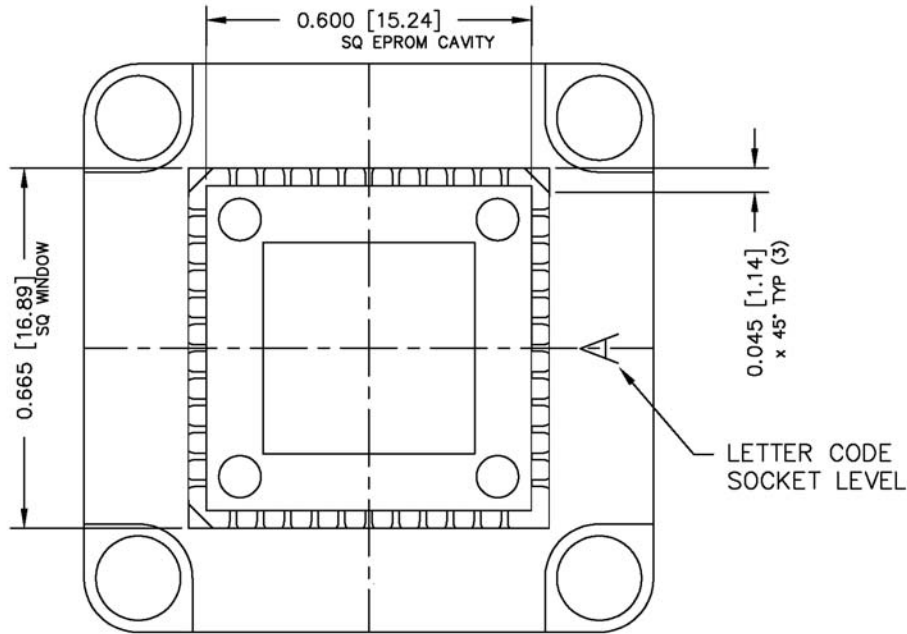

| REV | DESCRIPTION | DATE | BY |
|-----|-------------|--------|----|
| A | NEW DRAWING | 5/2/05 | SC |

SKT2292

ALL DIMENSIONS ARE IN INCHES UNLESS OTHERWISE SPECIFIED

Emulation Technology, Inc.

VLSI and SMT ADAPTERS and ACCESSORIES