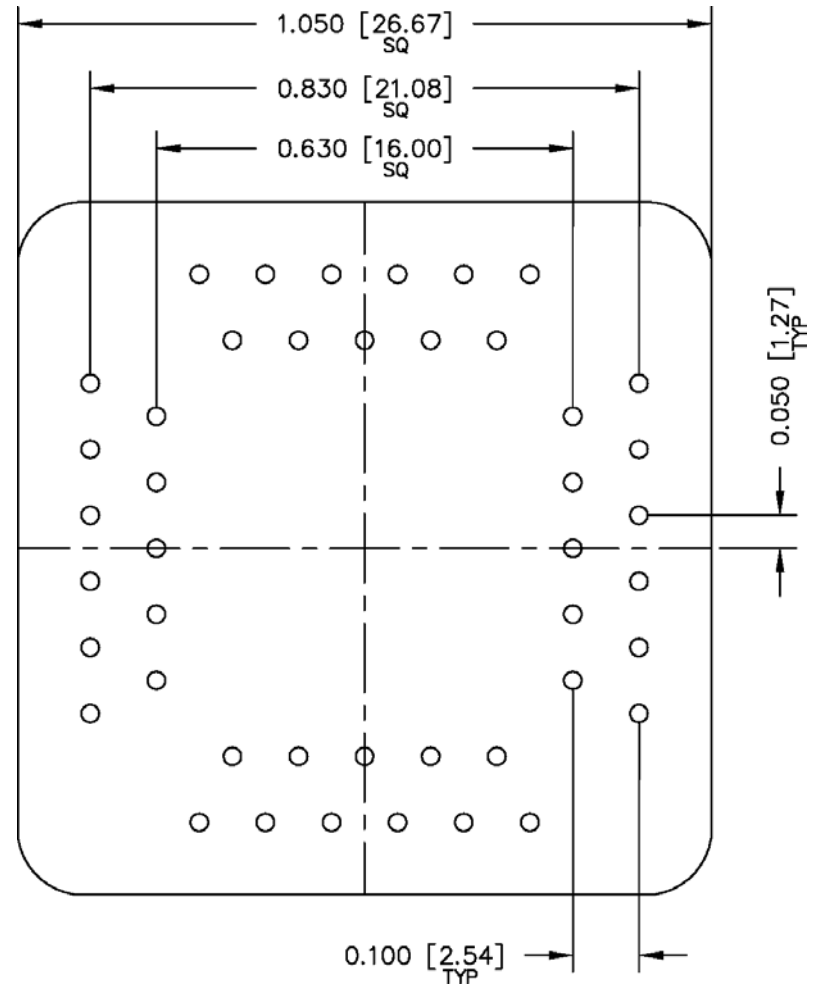

| REV | DESCRIPTION | DATE | BY |
|-----|-------------|--------|----|
| A | NEW DRAWING | 5/2/05 | SC |

SKT2292

ALL DIMENSIONS ARE IN INCHES UNLESS OTHERWISE SPECIFIED

Emulation Technology, Inc.

VLSI and SMT ADAPTERS and ACCESSORIES