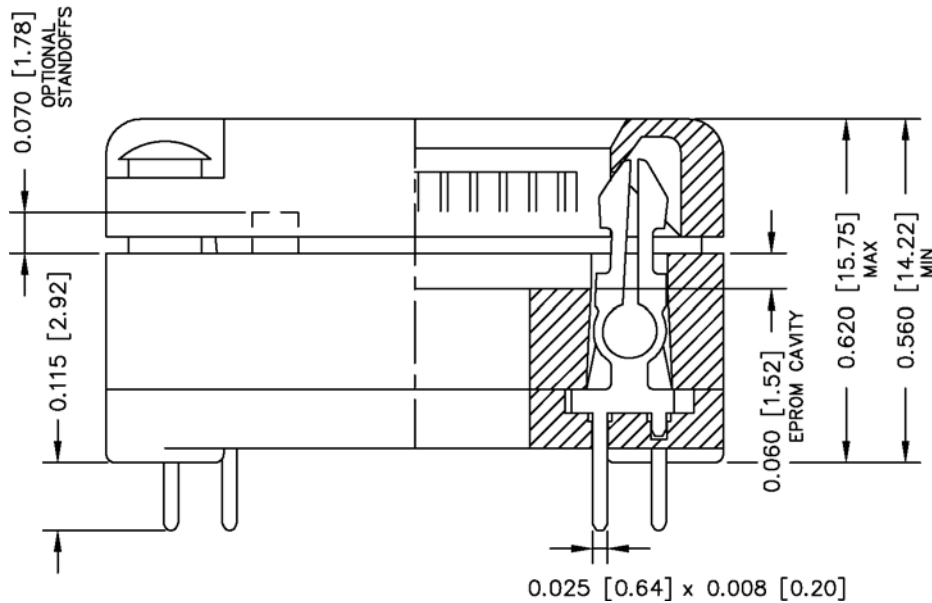

| REV | DESCRIPTION | DATE | BY |
|-----|-------------|--------|----|
| A | NEW DRAWING | 5/2/05 | SC |

SKT2292

ALL DIMENSIONS ARE IN INCHES UNLESS OTHERWISE SPECIFIED

Emulation Technology, Inc.

VLSI and SMT ADAPTERS and ACCESSORIES