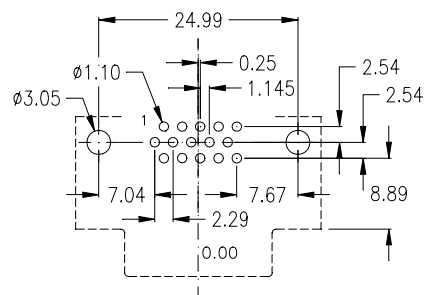

Footprints High Density D-Sub 90°
(top view)

female

male

15-pin

15-pin

26-pin

26-pin

44-pin

44-pin

62-pin

62-pin

78-pin

78-pin