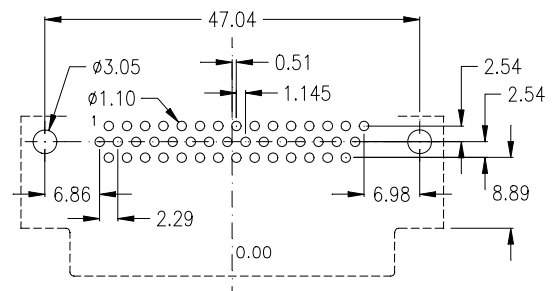

Footprints High Density D-Sub 90°
(top view)

female

male

15-pin

15-pin

26-pin

26-pin

44-pin

44-pin

62-pin

62-pin

78-pin

78-pin