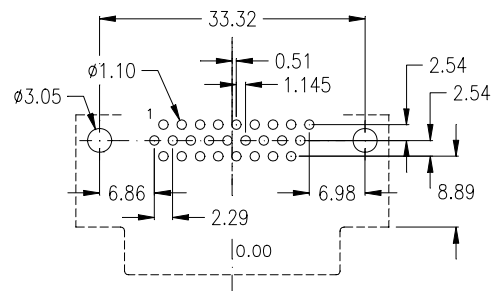

Footprints High Density D-Sub 90°
(top view)

female

male

15-pin

15-pin

26-pin

26-pin

44-pin

44-pin

62-pin

62-pin

78-pin

78-pin