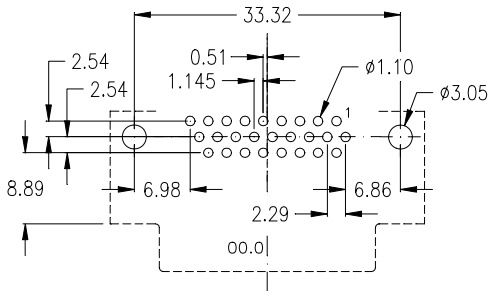

Footprints High Density D-Sub 90°
(top view)

female

male

15-pin

15-pin

26-pin

26-pin

44-pin

44-pin

62-pin

62-pin

78-pin

78-pin