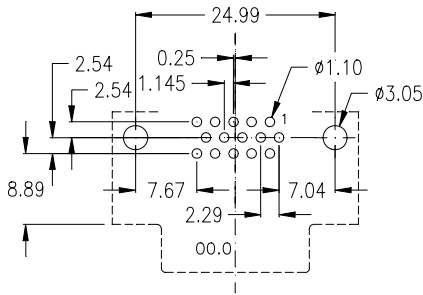

Footprints High Density D-Sub 90°
(top view)

female

male

15-pin

15-pin

26-pin

26-pin

44-pin

44-pin

62-pin

62-pin

78-pin

78-pin