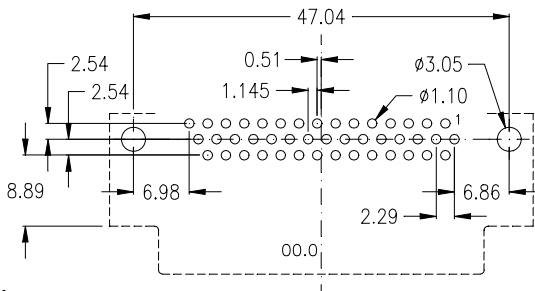

Footprints High Density D-Sub 90°
(top view)

female

male

15-pin

15-pin

26-pin

26-pin

44-pin

44-pin

62-pin

62-pin

78-pin

78-pin