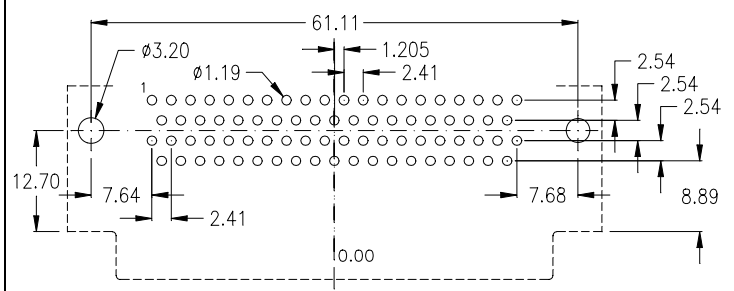

Footprints High Density D-Sub 90°
(top view)

female

male

15-pin

15-pin

26-pin

26-pin

44-pin

44-pin

62-pin

62-pin

78-pin

78-pin