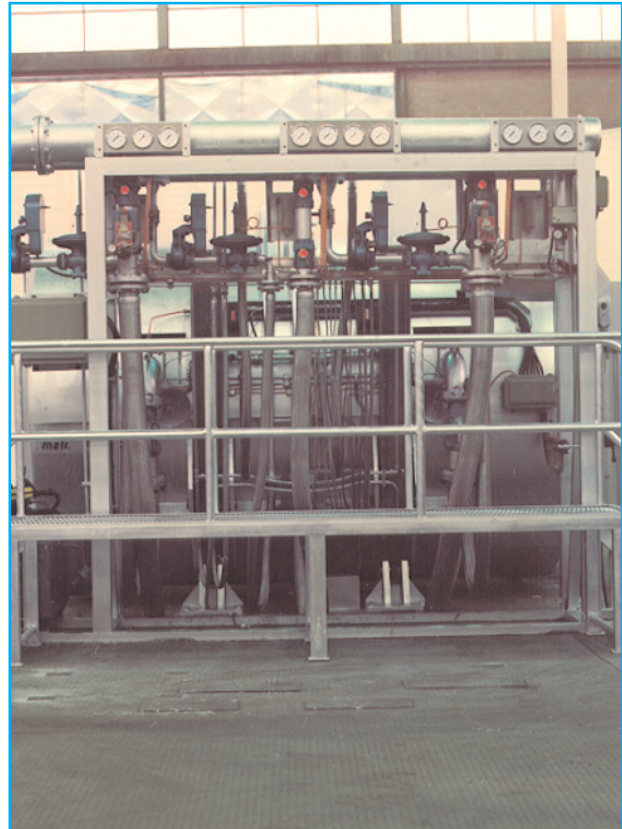

MELTING FURNACES - COPPER HOLDING FURNACES

Vertical copper melting furnace
(Continuus)

Air/gas supply pipes
to vertical copper
melting furnace
(Continuus)

Rocking copper holding
furnace with pre-mix
burners, CO controlled
(Continuous)