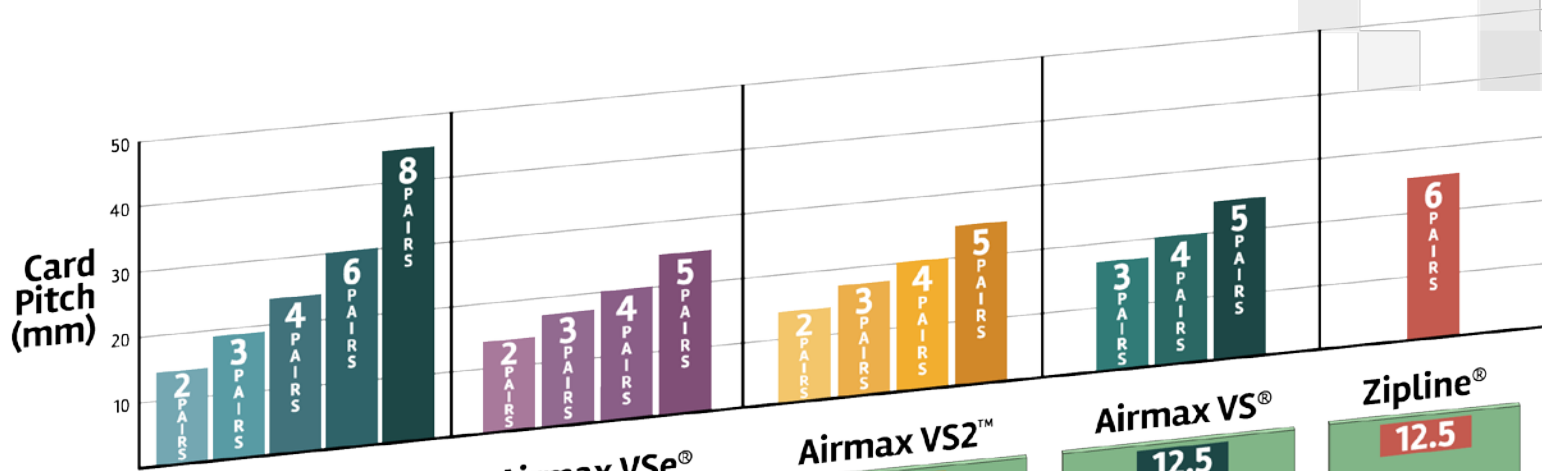

High Speed Backplane Connector

Richard Bahou

April 2014

High Speed Backplane Connector Portfolio

Speed (Gbps)

Density (prs/inch)

THANK YOU