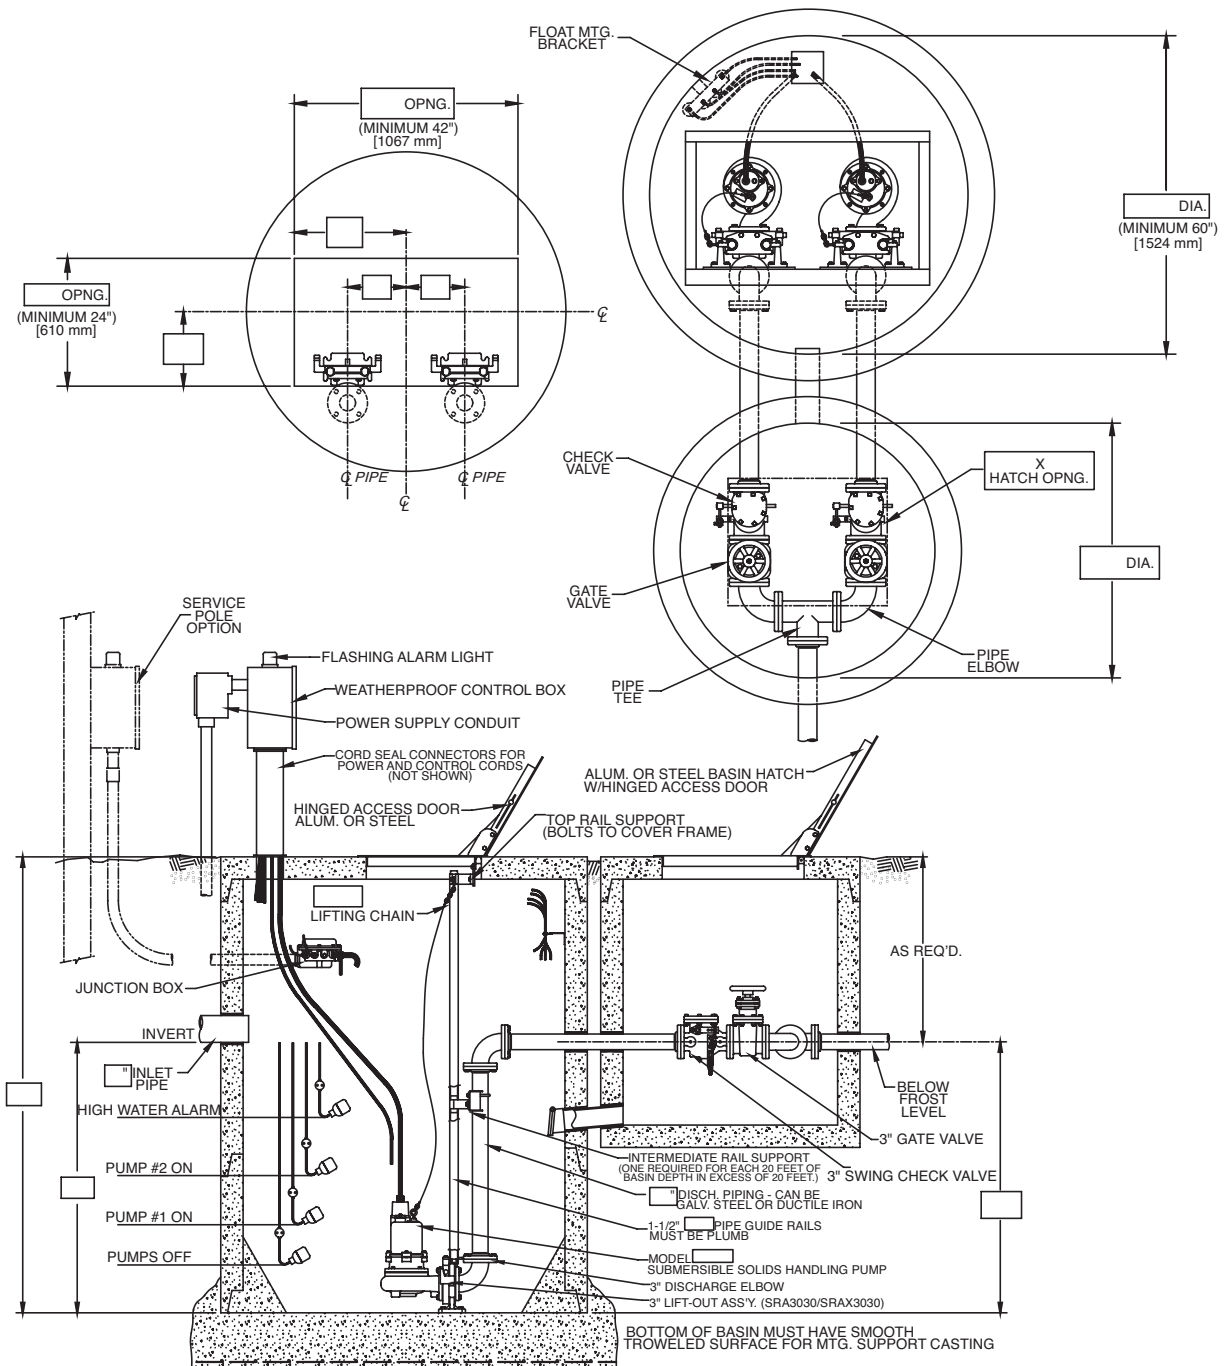

**3R, 3RX, 3RH, 3RHX, 3WHV, 3V AND 3VX**
**MYERS®**
**Duplex 3" Submersible Solids Handling**
**Lift Out Models:  
(SRA/SRAX-3030)**

Note: Metric Dimensions Shown [mm]