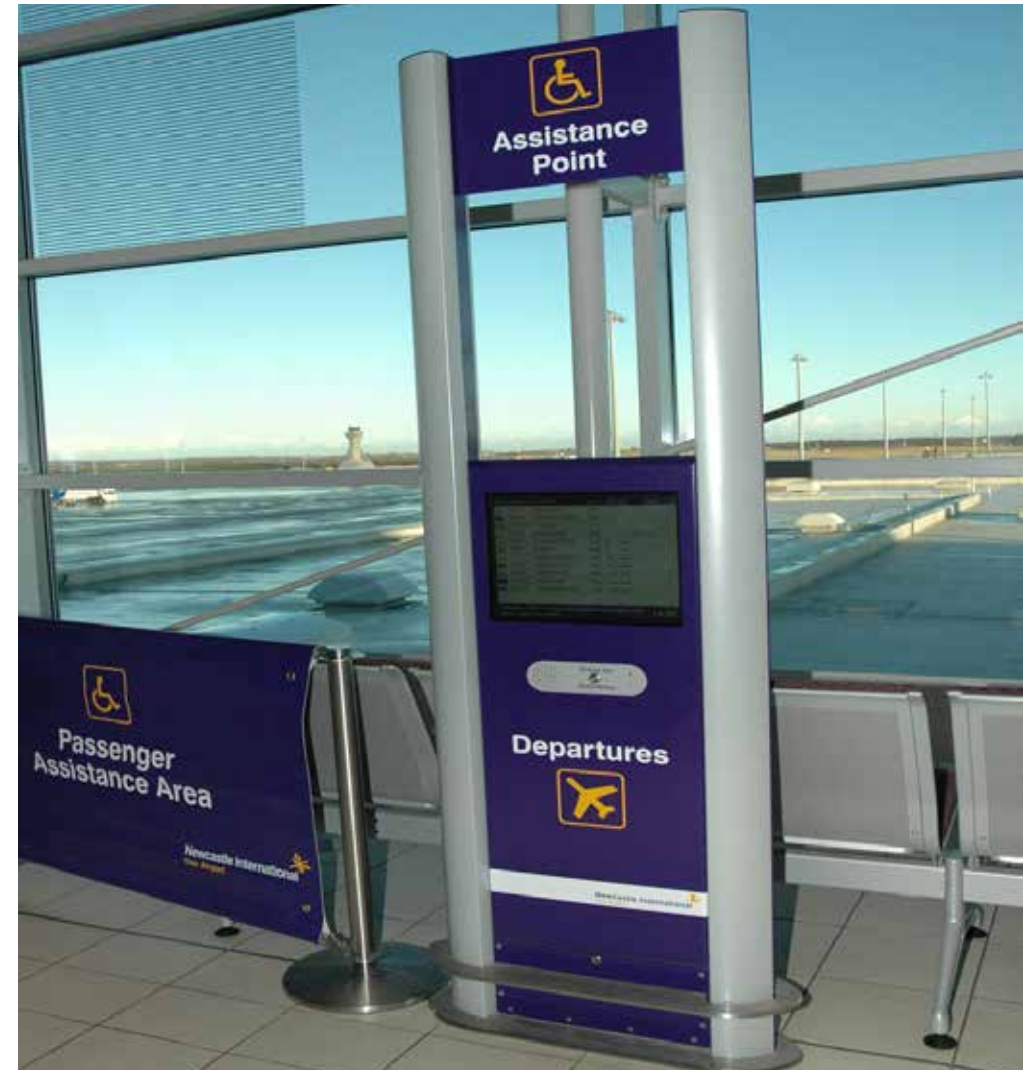

Interactive Displays - Smart Travel Touch Screen

Ferrograph's TFT Touch screen Information Kiosk display offers a rugged space saving solution due to its compact design.

Designed specifically to display bus or train service information, typical applications include:

- Transport interchanges
- Bus stations and high use stops
- Railway platform or concourse applications
- Tramstop or LRT applications

Key Product Features

- Fully Rugged Zintec Steel freestanding enclosure
- Low-level installation to allow Optimum viewing angle for PRM passengers
- IP54 sealing rating
- Laminated safety glass
- 17" Landscape LCD
- Integrated PC (optional)
- Anti reflective coating (optional)
- Ideal for Train Information or Retail Advertising applications
- Stainless steel protection bar (optional)