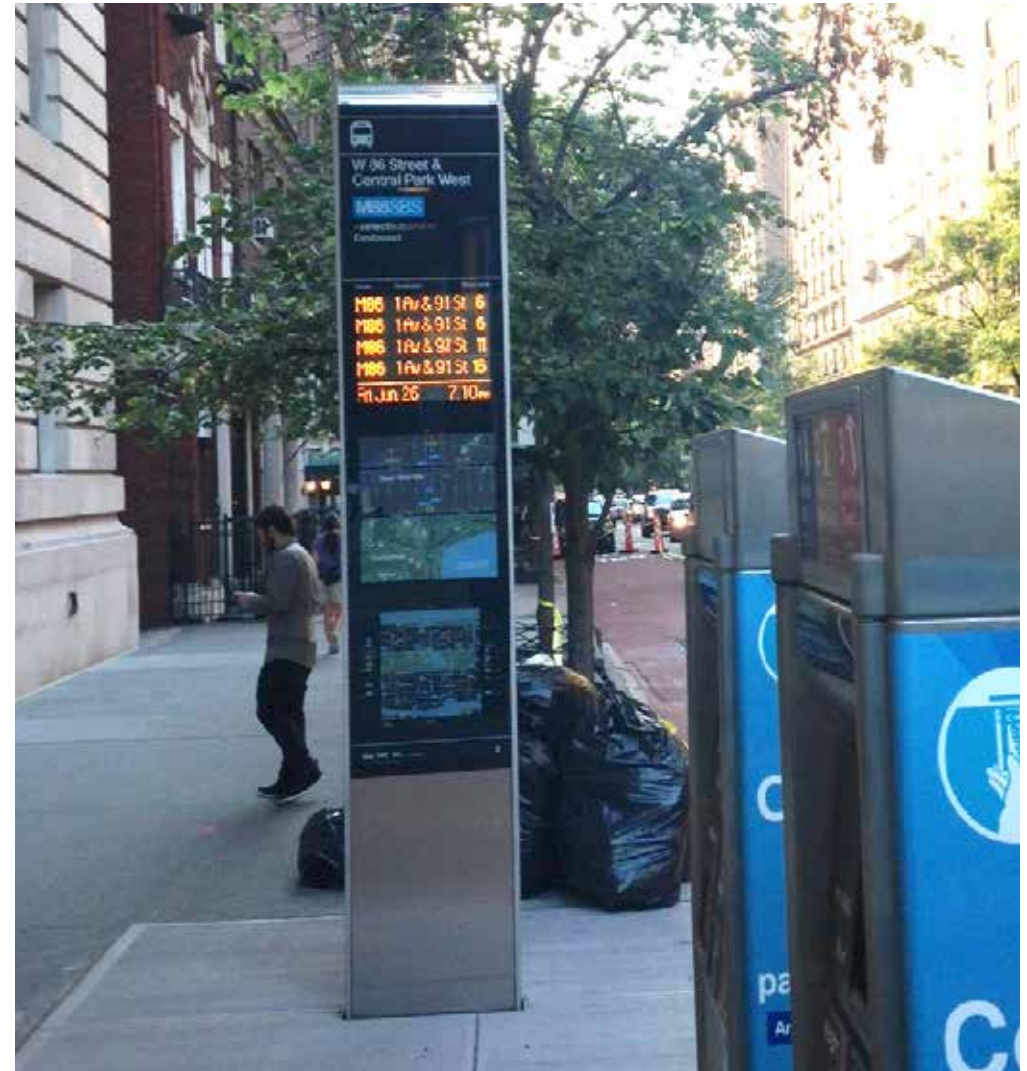

Freestanding Totem

- Free standing single or double sided LED display
- Full matrix LED layout providing bus service information and RTI
- Optional portrait IP65 Ruggedised 32in Wide Screen TFT display
- Rugged powder coated steel enclosure provides protection against both the weather and occasional vandalism
- Maintenance access via security locks
- Environmental control including impact detection and diagnostic control is included
- Fixed text and graphics vinyls to customer requirements