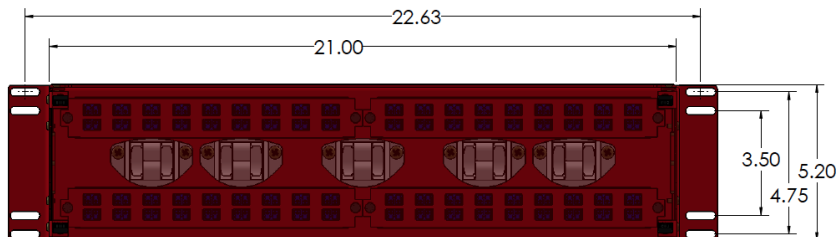

3RU C-RAN CPRI INTERFACE PANEL, 23"

Part #: F1RM3RU4X23VZW

FEATURES

- Up to (108) LC/UPC, SM, Duplex Adapters, Color Coded
- Up to (36) CPRI Link Monitor Ports
- Integrated Cable Management
- Rear Access to Monitor Ports
- Accommodates 23" Open Frame Racks
- Manufactured in the USA

This 23" wide 3RU CPRI interface panel (IP) has capacity for up to (4) 3RU CPRI interface modules. This CPRI IP provides test access for up to (36) active CPRI links when loaded with (4) 3RU CPRI interface modules. Once loaded with CPRI modules, fibers from the BBH and RRH are routed into the front of the unit and monitoring access is located in the back of the chassis. Cable management rings are integrated along the front of the chassis to route incoming fibers.

The front and rear panels are removable to allow easy access while installing CPRI modules, routing fiber, and monitoring test ports. After installation, access the CPRI links from non-service affecting monitor ports on the back of the unit. The uplink and downlink monitor ports on each module are labeled, and the technician is able uniquely label each port using included sector and carrier identification labels.

TECH DRAWING

3RU C-RAN CPRI INTERFACE PANEL, 23"

SPECIFICATIONS

Dimensions	3RU Chassis: 21"W x 16.5"D x 5.22"H Module: 9"W x 10.75"D x 1.25"H
Weights	3RU Chassis Unloaded: 8.3 lbs RRH Module: 1.3 lbs
Materials	Chassis and Module .064" Aluminum
Coatings	Electro Statically Applied Powder Coat, 3RU Chassis Red Powder Coat, Module Black Power Coat
Connector Style	LC/UPC Duplex LC Bulkheads; QTY 27; (Blue)
Module Couplers	1x2; 50:50 Split; 9/125um; Qty 18 Tx Directional: 3.8 dB Typical Loss, CWDM Compatible
Operating and Storage Temperature	-40 ~ +85 Celsius
Operating and Storage Humidity	5 ~ 95 %RH
Power Requirements	Passive Modules, No Power Required