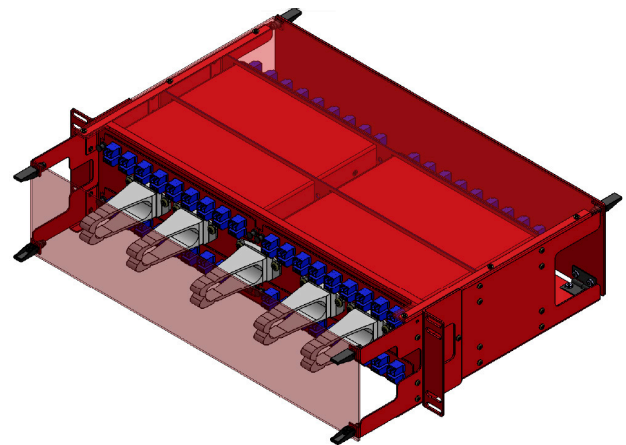

3RU C-RAN CPRI INTERFACE PANEL, 23"

Part #: F1RM3RU4X23VZW

FEATURES

- Up to (108) LC/UPC, SM, Duplex Adapters, Color Coded
- Up to (36) CPRI Link Monitor Ports
- Integrated Cable Management
- Rear Access to Monitor Ports
- Accommodates 23" Open Frame Racks
- Manufactured in the USA

This 23" wide 3RU CPRI interface panel (IP) has capacity for up to (4) 3RU CPRI interface modules. This CPRI IP provides test access for up to (36) active CPRI links when loaded with (4) 3RU CPRI interface modules. Once loaded with CPRI modules, fibers from the BBH and RRH are routed into the front of the unit and monitoring access is located in the back of the chassis. Cable management rings are integrated along the front of the chassis to route incoming fibers.

The front and rear panels are removable to allow easy access while installing CPRI modules, routing fiber, and monitoring test ports. After installation, access the CPRI links from non-service affecting monitor ports on the back of the unit. The uplink and downlink monitor ports on each module are labeled, and the technician is able uniquely label each port using included sector and carrier identification labels.

TECH DRAWING

3RU C-RAN CPRI INTERFACE PANEL, 23"

SPECIFICATIONS

Dimensions	3RU Chassis: 21"W x 16.5"D x 5.22"H Module: 9"W x 10.75"D x 1.25"H
Weights	3RU Chassis Unloaded: 8.3 lbs RRH Module: 1.3 lbs
Materials	Chassis and Module .064" Aluminum
Coatings	Electro Statically Applied Powder Coat, 3RU Chassis Red Powder Coat, Module Black Power Coat
Connector Style	LC/UPC Duplex LC Bulkheads; QTY 27; (Blue)
Module Couplers	1x2; 50:50 Split; 9/125um; Qty 18 Tx Directional: 3.8 dB Typical Loss, CWDM Compatible
Operating and Storage Temperature	-40 ~ +85 Celsius
Operating and Storage Humidity	5 ~ 95 %RH
Power Requirements	Passive Modules, No Power Required