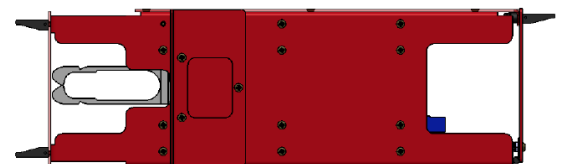

3RU C-RAN CPRI INTERFACE PANEL, 23"

Part #: F1RM3RU4X23VZW

FEATURES

- Up to (108) LC/UPC, SM, Duplex Adapters, Color Coded
- Up to (36) CPRI Link Monitor Ports
- Integrated Cable Management
- Rear Access to Monitor Ports
- Accommodates 23" Open Frame Racks
- Manufactured in the USA

This 23" wide 3RU CPRI interface panel (IP) has capacity for up to (4) 3RU CPRI interface modules. This CPRI IP provides test access for up to (36) active CPRI links when loaded with (4) 3RU CPRI interface modules. Once loaded with CPRI modules, fibers from the BBH and RRH are routed into the front of the unit and monitoring access is located in the back of the chassis. Cable management rings are integrated along the front of the chassis to route incoming fibers.

The front and rear panels are removable to allow easy access while installing CPRI modules, routing fiber, and monitoring test ports. After installation, access the CPRI links from non-service affecting monitor ports on the back of the unit. The uplink and downlink monitor ports on each module are labeled, and the technician is able uniquely label each port using included sector and carrier identification labels.

TECH DRAWING

3RU C-RAN CPRI INTERFACE PANEL, 23"

SPECIFICATIONS

Dimensions	3RU Chassis: 21"W x 16.5"D x 5.22"H Module: 9"W x 10.75"D x 1.25"H
Weights	3RU Chassis Unloaded: 8.3 lbs RRH Module: 1.3 lbs
Materials	Chassis and Module .064" Aluminum
Coatings	Electro Statically Applied Powder Coat, 3RU Chassis Red Powder Coat, Module Black Power Coat
Connector Style	LC/UPC Duplex LC Bulkheads; QTY 27; (Blue)
Module Couplers	1x2; 50:50 Split; 9/125um; Qty 18 Tx Directional: 3.8 dB Typical Loss, CWDM Compatible
Operating and Storage Temperature	-40 ~ +85 Celsius
Operating and Storage Humidity	5 ~ 95 %RH
Power Requirements	Passive Modules, No Power Required