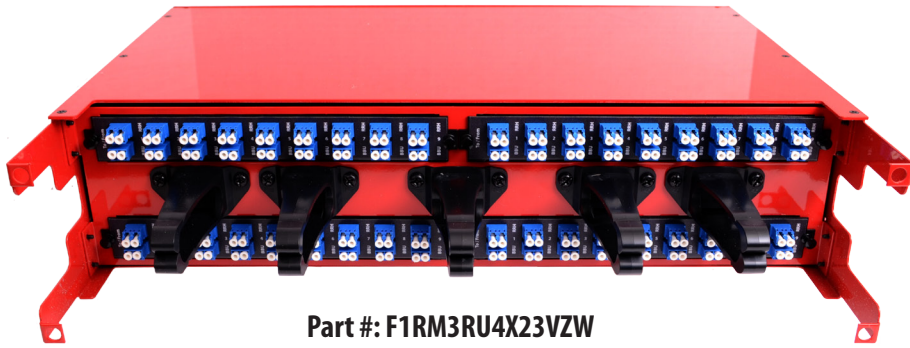

3RU C-RAN CPRI INTERFACE PANEL, 23"

Part #: F1RM3RU4X23VZW

FEATURES

- Up to (108) LC/UPC, SM, Duplex Adapters, Color Coded
- Up to (36) CPRI Link Monitor Ports
- Integrated Cable Management
- Rear Access to Monitor Ports
- Accommodates 23" Open Frame Racks
- Manufactured in the USA

This 23" wide 3RU CPRI interface panel (IP) has capacity for up to (4) 3RU CPRI interface modules. This CPRI IP provides test access for up to (36) active CPRI links when loaded with (4) 3RU CPRI interface modules. Once loaded with CPRI modules, fibers from the BBH and RRH are routed into the front of the unit and monitoring access is located in the back of the chassis. Cable management rings are integrated along the front of the chassis to route incoming fibers.

The front and rear panels are removable to allow easy access while installing CPRI modules, routing fiber, and monitoring test ports. After installation, access the CPRI links from non-service affecting monitor ports on the back of the unit. The uplink and downlink monitor ports on each module are labeled, and the technician is able uniquely label each port using included sector and carrier identification labels.

TECH DRAWING

3RU C-RAN CPRI INTERFACE PANEL, 23"

SPECIFICATIONS

Dimensions	3RU Chassis: 21"W x 16.5"D x 5.22"H Module: 9"W x 10.75"D x 1.25"H
Weights	3RU Chassis Unloaded: 8.3 lbs RRH Module: 1.3 lbs
Materials	Chassis and Module .064" Aluminum
Coatings	Electro Statically Applied Powder Coat, 3RU Chassis Red Powder Coat, Module Black Power Coat
Connector Style	LC/UPC Duplex LC Bulkheads; QTY 27; (Blue)
Module Couplers	1x2; 50:50 Split; 9/125um; Qty 18 Tx Directional: 3.8 dB Typical Loss, CWDM Compatible
Operating and Storage Temperature	-40 ~ +85 Celsius
Operating and Storage Humidity	5 ~ 95 %RH
Power Requirements	Passive Modules, No Power Required