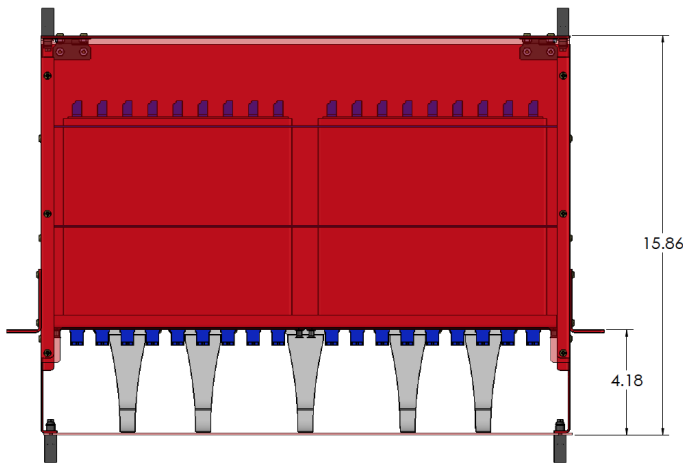

3RU C-RAN CPRI INTERFACE PANEL, 23"

Part #: F1RM3RU4X23VZW

FEATURES

- Up to (108) LC/UPC, SM, Duplex Adapters, Color Coded
- Up to (36) CPRI Link Monitor Ports
- Integrated Cable Management
- Rear Access to Monitor Ports
- Accommodates 23" Open Frame Racks
- Manufactured in the USA

This 23" wide 3RU CPRI interface panel (IP) has capacity for up to (4) 3RU CPRI interface modules. This CPRI IP provides test access for up to (36) active CPRI links when loaded with (4) 3RU CPRI interface modules. Once loaded with CPRI modules, fibers from the BBH and RRH are routed into the front of the unit and monitoring access is located in the back of the chassis. Cable management rings are integrated along the front of the chassis to route incoming fibers.

The front and rear panels are removable to allow easy access while installing CPRI modules, routing fiber, and monitoring test ports. After installation, access the CPRI links from non-service affecting monitor ports on the back of the unit. The uplink and downlink monitor ports on each module are labeled, and the technician is able uniquely label each port using included sector and carrier identification labels.

TECH DRAWING

3RU C-RAN CPRI INTERFACE PANEL, 23"

SPECIFICATIONS

Dimensions	3RU Chassis: 21"W x 16.5"D x 5.22"H Module: 9"W x 10.75"D x 1.25"H
Weights	3RU Chassis Unloaded: 8.3 lbs RRH Module: 1.3 lbs
Materials	Chassis and Module .064" Aluminum
Coatings	Electro Statically Applied Powder Coat, 3RU Chassis Red Powder Coat, Module Black Power Coat
Connector Style	LC/UPC Duplex LC Bulkheads; QTY 27; (Blue)
Module Couplers	1x2; 50:50 Split; 9/125um; Qty 18 Tx Directional: 3.8 dB Typical Loss, CWDM Compatible
Operating and Storage Temperature	-40 ~ +85 Celsius
Operating and Storage Humidity	5 ~ 95 %RH
Power Requirements	Passive Modules, No Power Required