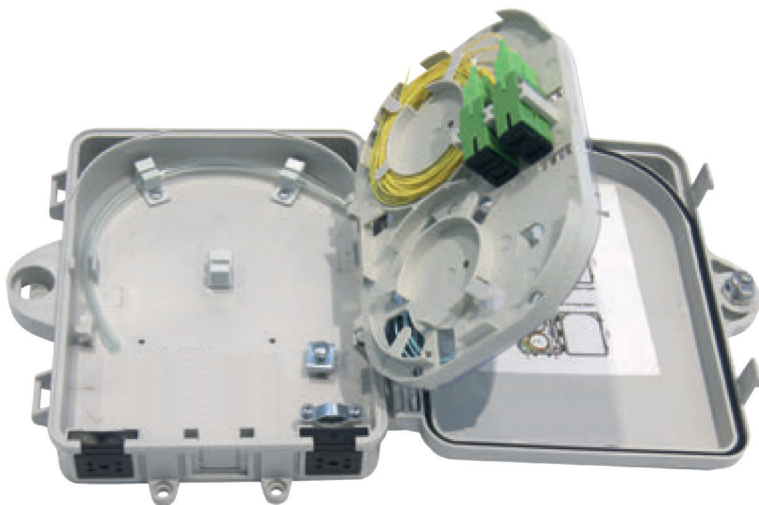

FIS 300 SERIES ENCLOSURE

FEATURES

- IP65 Rated.
- 4/8 Fiber Port Capacity.
- 2 Fiber Inlet Ports.
- Polycarbonate, UV-Resistant.
- 100% Tested to Bellcore GR-326 Standards.

The 300 series is a small outdoor enclosure designed for harsh environments outside of premises and mounting in FTTX applications. The enclosure features (2) inlets at the bottom, integrated cable management, and (4) splice sleeve holders. It accommodates (4) SC simplex adapters or (4) LC duplex adapters and is compatible with no flange, 'style 5' adapters. The 300 series is constructed from a UV-resistant polycarbonate and rated to IP65. Ask your FIS sales representative about pre-loading enclosures with adapters, splitter packages and fiber pigtails.

SPECIFICATIONS

| | |
|-------------------|---|
| Dimensions | 165 mm(W) x 43 mm(D) x 180 mm(H) |
| Capacity | - 4 Port / Accepts (4) SC Simplex Adapters (Non-Flanged) - 8 Port / Accepts (4) LC Duplex Adapters (Non-Flanged) |
| Material | Polycarbonate |
| Color | RAL7035 |
| Weight | 0.75 lbs / Empty |

ORDERING INFORMATION

| | |
|----------------------------|---|
| F1-300 | OSP Enclosure, Up To 8 Fibers (LC) With Splicing/Cable Management |
| SC Simplex Adapters | |
| F1-3800CNF | FIS SC Simplex MM Adapter Zirconia No Flange Beige |
| F1-8350NF | FIS SC Simplex MM 50um OM3 Adapter PB No Flange Aqua |
| F1-3810NF | FIS SC Simplex SM Adapter Zirconia No Flange Blue |
| F1-4800NFT | FIS SC/APC Simplex Adapter Zirconia No Flange Green |
| LC Duplex Adapters | |
| F1-9874 | FIS LC Duplex SM Adapter Zirconia Sleeve No Flange Blue |
| F1-9873 | FIS LC Duplex SM Adapter Zirconia Sleeve No Flange Green |
| F1-8050NF | FIS LC Duplex MM OM3 Adapter PB Sleeve No Flange Aqua |
| F1-8015NF | FIS LC/APC Duplex Adapter Zirconia No Flange Green |