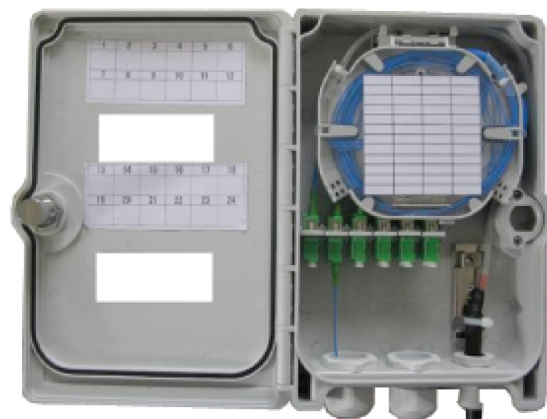

# FIS FIBER OPTIC (NID) NETWORK INTERFACE DEVICE

**F1-62DW-2**

**F1-62DW-3**

## FEATURES

- For Wall Mount Applications
- Built In Swing-out Mini Splice Tray (4 Splices)
- Bulkhead Panel for 2 SC Simplex/LC Duplex Adapters (SC Footprint)
- IP65 Rated, Weather Tight Grommets
- 2 Entry Ports
- Locking Door with Key
- Suitable for Outdoor or Indoor Cable

**\*Note: Cable and Adapters Not Included**

FIS Fiber Optic Network Interface Devices (NID) are designed to provide protection for fiber optic connectors and splices in indoor or outdoor environments (IP65 Rated). Each enclosure has a built in, swing-out mini splice tray and a bulkhead panel with SC footprint adapter ports. Cable access ports feature built in weather-tight grommets that allow for easy cable installation.

## FEATURES

- For Wall Mount Applications
- Built In Swing-out Mini Splice Tray (12 Splices)
- Bulkhead Panel for 6 SC Duplex/LC Quad Adapters (SC Duplex Footprint)
- IP65 Rated, Weather Tight Grommets
- 3 Entry Ports
- Locking Door with Key
- Suitable for Outdoor or Indoor Cable