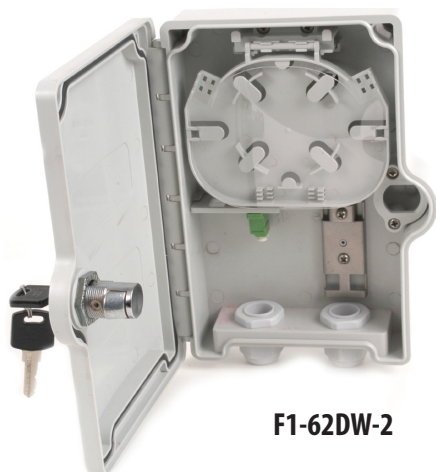

FIS FIBER OPTIC (NID) NETWORK INTERFACE DEVICE

F1-62DW-2