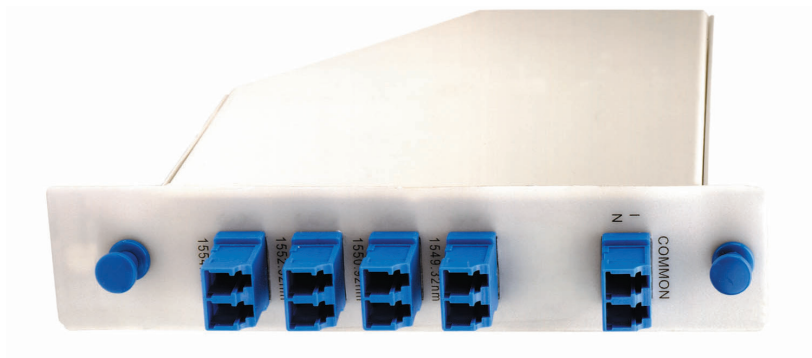

FIS LGX STYLE COUPLER ENCLOSURE

FEATURES

- Removable Face Plate
- 6-Port Face Plates for ST, FC, SC Bulkheads available
- Includes Nylon push pin style latches (2) for mounting into larger enclosures

LGX STYLE COUPLE BOX FITS INTO

F1-RM72X 72-Port Rack Mount Enclosure
F1-FD72X 72-Port Rack Mount Enclosure
F1-RM144X 144-Port Rack Mount Enclosure

SPECIFICATIONS

Face Plate - L x W x D	5.15" x 1.15" x .07"
Body & Lid - L x W x D	5.90" x 4.20" x 1.12"
Material	Aluminum .06" thick
Finish	Beige Powder Coat