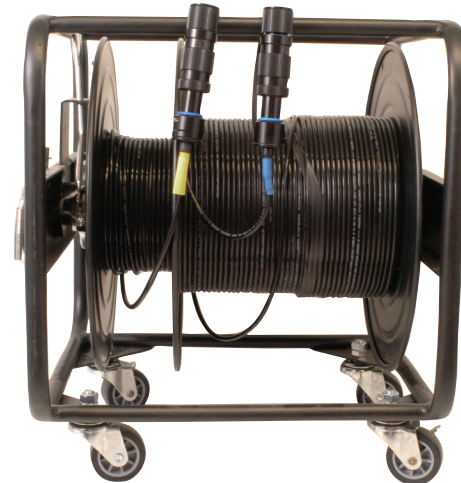

FIS BLUE BROADCAST CABLE REELS

Specially designed steel cable reels to transport or store your broadcast and fiber application. Stack them on your truck or in your warehouse or roll them wherever you like. Please ask about getting your next custom cable assembly on a reel.

ORDERING INFORMATION

Part Numbers	Shipping Dimensions and Weight (each)
YHP009C	480(L) x 450(W) x 535(H) mm (18.9 x 17.7 x 21.1in)
YHP009B	570(L) x 450(W) x 535(H) mm (22.4 x 17.7 x 21.1in)
YHP009A	720(L) x 450(W) x 535(H) mm (29.5 x 17.7 x 21.1in)