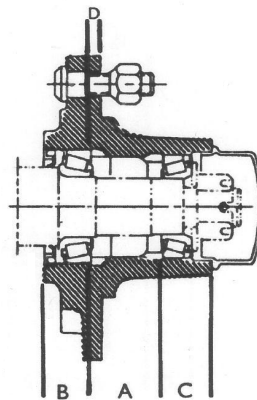

**FIT Bearings®**  
**The Brand that Fits**

**HUBS**

**5-BOLT, 5.50" BOLT CIRCLE, 4.00" PILOT**

	<b>736S</b>	<b>511</b>	<b>205S</b>	<b>255S</b>	<b>517S</b>	<b>719S</b>
CAPACITY LB.	1,650	1,800	2,000	2,500	2,760	2,760
INNER CONE	67048LM	67048LM	67048LM	48548LM	48548LM	48548LM
INNER CUP	67010LM	67010LM	67010LM	48510LM	48510LM	48510LM
OUTER CONE	11949LM	11949LM	11949LM	67048LM	67048LM	67048LM
OUTER CUP	11910LM	11910LM	11910LM	67010LM	67010LM	67010LM
BOLT	N/A	B1013539	N/A	N/A	N/A	N/A
STUD	S1013576	N/A	S1013576	S1013576	S1013576	S1013576
NUT	N1012919	N/A	N1012919	N1012919	N1012919	N1012919
SEAL	SE1006296	SE1102111	SE1006293	SE1006295	SE1006295	SE1006283
GASKET	N/A	N/A	N/A	N/A	N/A	N/A
SLEEVE (Opt)	N/A	N/A	N/A	N/A	N/A	N/A
DUST CAP	C1009907	C1009907	C1009931	C1009905	C1009905	C1009905
DIMENSION A	2.000	2.030	2.000	1.560	1.560	1.560
DIMENSION B	1.000	1.000	1.000	1.030	1.000	1.000
DIMENSION C	0.940	0.910	0.940	0.940	1.060	1.060
DIMENSION D	0.620	0.630	0.630	0.190	0.220	0.220
SPINDLE # 1	SP1080741	SP11151H00	SP1081304	SP1081301	SP1081301	SP1080742
SPINDLE # 1 (In)	1.625 x 10.375	1.750 x 13.000	1.625 x 10.000	1.750 x 12.312	1.750 x 12.312	1.750 x 11.500
SPINDLE # 2	CUST. SPEC.	CUST. SPEC.	CUST. SPEC.	CUST. SPEC.	CUST. SPEC.	CUST. SPEC.
SPINDLE # 2 (In)	CUST. SPEC.	CUST. SPEC.	CUST. SPEC.	CUST. SPEC.	CUST. SPEC.	CUST. SPEC.

**HUB CAPACITIES BASED ON THE FOLLOWING OFFSET: 0.25" NEGATIVE**

HUB STYLE DESIGNATION

(S) Stud Bolt Version  
 (B) Brake Version  
 (G) Grease Zerk

4

OPTIONAL COMPONENTS

Gasket  
 Wear Sleeve  
 Grease Zerk

**FIT Bearings<sup>®</sup>**  
**The Brand that Fits**

**HUB  
DRAWINGS**

**5-BOLT, 5.50" BOLT CIRCLE, 4.00" PILOT**

**736S**

**511**

**205S**

**255S**

**517S**