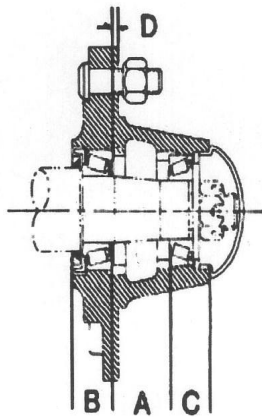

**FIT Bearings®**  
**The Brand that Fits**

**HUBS**

**5-BOLT, 5.50" BOLT CIRCLE, 4.00" PILOT**

	<b>736S</b>	<b>511</b>	<b>205S</b>	<b>255S</b>	<b>517S</b>	<b>719S</b>
CAPACITY LB.	1,650	1,800	2,000	2,500	2,760	2,760
INNER CONE	67048LM	67048LM	67048LM	48548LM	48548LM	48548LM
INNER CUP	67010LM	67010LM	67010LM	48510LM	48510LM	48510LM
OUTER CONE	11949LM	11949LM	11949LM	67048LM	67048LM	67048LM
OUTER CUP	11910LM	11910LM	11910LM	67010LM	67010LM	67010LM
BOLT	N/A	B1013539	N/A	N/A	N/A	N/A
STUD	S1013576	N/A	S1013576	S1013576	S1013576	S1013576
NUT	N1012919	N/A	N1012919	N1012919	N1012919	N1012919
SEAL	SE1006296	SE1102111	SE1006293	SE1006295	SE1006295	SE1006283
GASKET	N/A	N/A	N/A	N/A	N/A	N/A
SLEEVE (Opt)	N/A	N/A	N/A	N/A	N/A	N/A
DUST CAP	C1009907	C1009907	C1009931	C1009905	C1009905	C1009905
DIMENSION A	2.000	2.030	2.000	1.560	1.560	1.560
DIMENSION B	1.000	1.000	1.000	1.030	1.000	1.000
DIMENSION C	0.940	0.910	0.940	0.940	1.060	1.060
DIMENSION D	0.620	0.630	0.630	0.190	0.220	0.220
SPINDLE # 1	SP1080741	SP11151H00	SP1081304	SP1081301	SP1081301	SP1080742
SPINDLE # 1 (In)	1.625 x 10.375	1.750 x 13.000	1.625 x 10.000	1.750 x 12.312	1.750 x 12.312	1.750 x 11.500
SPINDLE # 2	CUST. SPEC.	CUST. SPEC.	CUST. SPEC.	CUST. SPEC.	CUST. SPEC.	CUST. SPEC.
SPINDLE # 2 (In)	CUST. SPEC.	CUST. SPEC.	CUST. SPEC.	CUST. SPEC.	CUST. SPEC.	CUST. SPEC.

**HUB CAPACITIES BASED ON THE FOLLOWING OFFSET: 0.25" NEGATIVE**

HUB STYLE DESIGNATION

(S) Stud Bolt Version  
 (B) Brake Version  
 (G) Grease Zerk

4

OPTIONAL COMPONENTS

Gasket  
 Wear Sleeve  
 Grease Zerk

**FIT Bearings<sup>®</sup>**  
**The Brand that Fits**

**HUB  
DRAWINGS**

**5-BOLT, 5.50" BOLT CIRCLE, 4.00" PILOT**

**736S**

**511**

**205S**

**255S**

**517S**