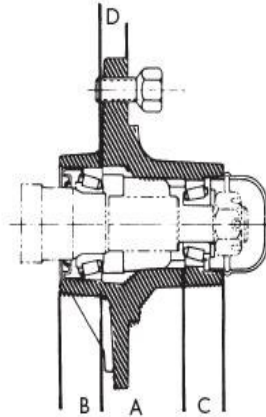

**FIT Bearings®**  
**The Brand that Fits**

**HUBS**

**5-BOLT, 5.50" BOLT CIRCLE, 4.00" PILOT**

	<b>736S</b>	<b>511</b>	<b>205S</b>	<b>255S</b>	<b>517S</b>	<b>719S</b>
CAPACITY LB.	1,650	1,800	2,000	2,500	2,760	2,760
INNER CONE	67048LM	67048LM	67048LM	48548LM	48548LM	48548LM
INNER CUP	67010LM	67010LM	67010LM	48510LM	48510LM	48510LM
OUTER CONE	11949LM	11949LM	11949LM	67048LM	67048LM	67048LM
OUTER CUP	11910LM	11910LM	11910LM	67010LM	67010LM	67010LM
BOLT	N/A	B1013539	N/A	N/A	N/A	N/A
STUD	S1013576	N/A	S1013576	S1013576	S1013576	S1013576
NUT	N1012919	N/A	N1012919	N1012919	N1012919	N1012919
SEAL	SE1006296	SE1102111	SE1006293	SE1006295	SE1006295	SE1006283
GASKET	N/A	N/A	N/A	N/A	N/A	N/A
SLEEVE (Opt)	N/A	N/A	N/A	N/A	N/A	N/A
DUST CAP	C1009907	C1009907	C1009931	C1009905	C1009905	C1009905
DIMENSION A	2.000	2.030	2.000	1.560	1.560	1.560
DIMENSION B	1.000	1.000	1.000	1.030	1.000	1.000
DIMENSION C	0.940	0.910	0.940	0.940	1.060	1.060
DIMENSION D	0.620	0.630	0.630	0.190	0.220	0.220
SPINDLE # 1	SP1080741	SP11151H00	SP1081304	SP1081301	SP1081301	SP1080742
SPINDLE # 1 (In)	1.625 x 10.375	1.750 x 13.000	1.625 x 10.000	1.750 x 12.312	1.750 x 12.312	1.750 x 11.500
SPINDLE # 2	CUST. SPEC.	CUST. SPEC.	CUST. SPEC.	CUST. SPEC.	CUST. SPEC.	CUST. SPEC.
SPINDLE # 2 (In)	CUST. SPEC.	CUST. SPEC.	CUST. SPEC.	CUST. SPEC.	CUST. SPEC.	CUST. SPEC.

**HUB CAPACITIES BASED ON THE FOLLOWING OFFSET: 0.25" NEGATIVE**

HUB STYLE DESIGNATION

(S) Stud Bolt Version  
 (B) Brake Version  
 (G) Grease Zerk

4

OPTIONAL COMPONENTS

Gasket  
 Wear Sleeve  
 Grease Zerk

**FIT Bearings<sup>®</sup>**  
**The Brand that Fits**

**HUB  
DRAWINGS**

**5-BOLT, 5.50" BOLT CIRCLE, 4.00" PILOT**

**736S**

**511**

**205S**

**255S**

**517S**