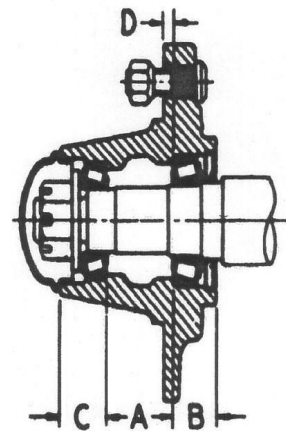

**FIT Bearings®**  
**The Brand that Fits**

**HUBS**

**5-BOLT, 5.50" BOLT CIRCLE, 4.00" PILOT**

	<b>736S</b>	<b>511</b>	<b>205S</b>	<b>255S</b>	<b>517S</b>	<b>719S</b>
CAPACITY LB.	1,650	1,800	2,000	2,500	2,760	2,760
INNER CONE	67048LM	67048LM	67048LM	48548LM	48548LM	48548LM
INNER CUP	67010LM	67010LM	67010LM	48510LM	48510LM	48510LM
OUTER CONE	11949LM	11949LM	11949LM	67048LM	67048LM	67048LM
OUTER CUP	11910LM	11910LM	11910LM	67010LM	67010LM	67010LM
BOLT	N/A	B1013539	N/A	N/A	N/A	N/A
STUD	S1013576	N/A	S1013576	S1013576	S1013576	S1013576
NUT	N1012919	N/A	N1012919	N1012919	N1012919	N1012919
SEAL	SE1006296	SE1102111	SE1006293	SE1006295	SE1006295	SE1006283
GASKET	N/A	N/A	N/A	N/A	N/A	N/A
SLEEVE (Opt)	N/A	N/A	N/A	N/A	N/A	N/A
DUST CAP	C1009907	C1009907	C1009931	C1009905	C1009905	C1009905
DIMENSION A	2.000	2.030	2.000	1.560	1.560	1.560
DIMENSION B	1.000	1.000	1.000	1.030	1.000	1.000
DIMENSION C	0.940	0.910	0.940	0.940	1.060	1.060
DIMENSION D	0.620	0.630	0.630	0.190	0.220	0.220
SPINDLE # 1	SP1080741	SP11151H00	SP1081304	SP1081301	SP1081301	SP1080742
SPINDLE # 1 (In)	1.625 x 10.375	1.750 x 13.000	1.625 x 10.000	1.750 x 12.312	1.750 x 12.312	1.750 x 11.500
SPINDLE # 2	CUST. SPEC.	CUST. SPEC.	CUST. SPEC.	CUST. SPEC.	CUST. SPEC.	CUST. SPEC.
SPINDLE # 2 (In)	CUST. SPEC.	CUST. SPEC.	CUST. SPEC.	CUST. SPEC.	CUST. SPEC.	CUST. SPEC.

**HUB CAPACITIES BASED ON THE FOLLOWING OFFSET: 0.25" NEGATIVE**

HUB STYLE DESIGNATION

(S) Stud Bolt Version  
 (B) Brake Version  
 (G) Grease Zerk

4

OPTIONAL COMPONENTS

Gasket  
 Wear Sleeve  
 Grease Zerk

**FIT Bearings<sup>®</sup>**  
**The Brand that Fits**

**HUB  
DRAWINGS**

**5-BOLT, 5.50" BOLT CIRCLE, 4.00" PILOT**

**736S**

**511**

**205S**

**255S**

**517S**