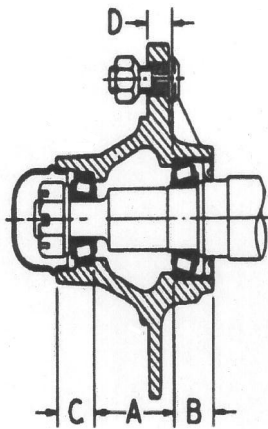

**FIT Bearings®**  
**The Brand that Fits**

**HUBS**

**5-BOLT, 5.50" BOLT CIRCLE, 4.00" PILOT**

	<b>736S</b>	<b>511</b>	<b>205S</b>	<b>255S</b>	<b>517S</b>	<b>719S</b>
CAPACITY LB.	1,650	1,800	2,000	2,500	2,760	2,760
INNER CONE	67048LM	67048LM	67048LM	48548LM	48548LM	48548LM
INNER CUP	67010LM	67010LM	67010LM	48510LM	48510LM	48510LM
OUTER CONE	11949LM	11949LM	11949LM	67048LM	67048LM	67048LM
OUTER CUP	11910LM	11910LM	11910LM	67010LM	67010LM	67010LM
BOLT	N/A	B1013539	N/A	N/A	N/A	N/A
STUD	S1013576	N/A	S1013576	S1013576	S1013576	S1013576
NUT	N1012919	N/A	N1012919	N1012919	N1012919	N1012919
SEAL	SE1006296	SE1102111	SE1006293	SE1006295	SE1006295	SE1006283
GASKET	N/A	N/A	N/A	N/A	N/A	N/A
SLEEVE (Opt)	N/A	N/A	N/A	N/A	N/A	N/A
DUST CAP	C1009907	C1009907	C1009931	C1009905	C1009905	C1009905
DIMENSION A	2.000	2.030	2.000	1.560	1.560	1.560
DIMENSION B	1.000	1.000	1.000	1.030	1.000	1.000
DIMENSION C	0.940	0.910	0.940	0.940	1.060	1.060
DIMENSION D	0.620	0.630	0.630	0.190	0.220	0.220
SPINDLE # 1	SP1080741	SP11151H00	SP1081304	SP1081301	SP1081301	SP1080742
SPINDLE # 1 (In)	1.625 x 10.375	1.750 x 13.000	1.625 x 10.000	1.750 x 12.312	1.750 x 12.312	1.750 x 11.500
SPINDLE # 2	CUST. SPEC.	CUST. SPEC.	CUST. SPEC.	CUST. SPEC.	CUST. SPEC.	CUST. SPEC.
SPINDLE # 2 (In)	CUST. SPEC.	CUST. SPEC.	CUST. SPEC.	CUST. SPEC.	CUST. SPEC.	CUST. SPEC.

**HUB CAPACITIES BASED ON THE FOLLOWING OFFSET: 0.25" NEGATIVE**

HUB STYLE DESIGNATION

(S) Stud Bolt Version  
 (B) Brake Version  
 (G) Grease Zerk

4

OPTIONAL COMPONENTS

Gasket  
 Wear Sleeve  
 Grease Zerk

**FIT Bearings<sup>®</sup>**  
**The Brand that Fits**

**HUB  
DRAWINGS**

**5-BOLT, 5.50" BOLT CIRCLE, 4.00" PILOT**

**736S**

**511**

**205S**

**255S**

**517S**