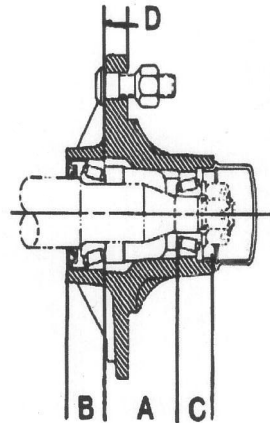

**FIT Bearings®**  
**The Brand that Fits**

**HUBS**

**5-BOLT, 5.50" BOLT CIRCLE, 4.00" PILOT**

	<b>736S</b>	<b>511</b>	<b>205S</b>	<b>255S</b>	<b>517S</b>	<b>719S</b>
CAPACITY LB.	1,650	1,800	2,000	2,500	2,760	2,760
INNER CONE	67048LM	67048LM	67048LM	48548LM	48548LM	48548LM
INNER CUP	67010LM	67010LM	67010LM	48510LM	48510LM	48510LM
OUTER CONE	11949LM	11949LM	11949LM	67048LM	67048LM	67048LM
OUTER CUP	11910LM	11910LM	11910LM	67010LM	67010LM	67010LM
BOLT	N/A	B1013539	N/A	N/A	N/A	N/A
STUD	S1013576	N/A	S1013576	S1013576	S1013576	S1013576
NUT	N1012919	N/A	N1012919	N1012919	N1012919	N1012919
SEAL	SE1006296	SE1102111	SE1006293	SE1006295	SE1006295	SE1006283
GASKET	N/A	N/A	N/A	N/A	N/A	N/A
SLEEVE (Opt)	N/A	N/A	N/A	N/A	N/A	N/A
DUST CAP	C1009907	C1009907	C1009931	C1009905	C1009905	C1009905
DIMENSION A	2.000	2.030	2.000	1.560	1.560	1.560
DIMENSION B	1.000	1.000	1.000	1.030	1.000	1.000
DIMENSION C	0.940	0.910	0.940	0.940	1.060	1.060
DIMENSION D	0.620	0.630	0.630	0.190	0.220	0.220
SPINDLE # 1	SP1080741	SP11151H00	SP1081304	SP1081301	SP1081301	SP1080742
SPINDLE # 1 (In)	1.625 x 10.375	1.750 x 13.000	1.625 x 10.000	1.750 x 12.312	1.750 x 12.312	1.750 x 11.500
SPINDLE # 2	CUST. SPEC.	CUST. SPEC.	CUST. SPEC.	CUST. SPEC.	CUST. SPEC.	CUST. SPEC.
SPINDLE # 2 (In)	CUST. SPEC.	CUST. SPEC.	CUST. SPEC.	CUST. SPEC.	CUST. SPEC.	CUST. SPEC.

**HUB CAPACITIES BASED ON THE FOLLOWING OFFSET: 0.25" NEGATIVE**

HUB STYLE DESIGNATION

(S) Stud Bolt Version  
 (B) Brake Version  
 (G) Grease Zerk

4

OPTIONAL COMPONENTS

Gasket  
 Wear Sleeve  
 Grease Zerk

**FIT Bearings<sup>®</sup>**  
**The Brand that Fits**

**HUB  
DRAWINGS**

**5-BOLT, 5.50" BOLT CIRCLE, 4.00" PILOT**

**736S**

**511**

**205S**

**255S**

**517S**