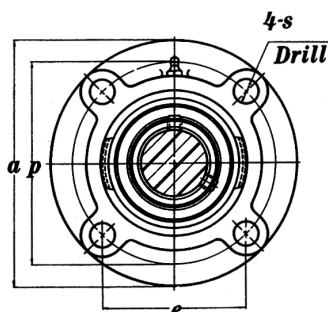

**FIT Bearings®**  
The Brand that Fits

**MOUNTED UNITS**  
UCFC 200 Flange Cartridge Units  
Setscrew Type, Normal Duty

B type Seal

L-III type Seal

ISO 9001:2000	DIMENSIONS																BOLT	COMPONENTS		WT.
Part Number	d	d	a	p	i	g	l	j	k	s	e	f	n	Z	Bi	m	Thread Size	Bearing Number	Hous. Num.	lbs
	inch	mm	inch																	
UCFC209-26	1 5/8																	UC209-26		
209-27	1 11/16		6.3	5.2	0.4	1.0	1.5	0.5	0.6	0.6	3.7	4.1	0.8	1.6	1.9	1.2	1/2-20UNF	209-27	FC209	6.0
209-28	1 3/4																	209-28		
209		45																209		
UCFC210-30	1 7/8																	UC210-30		
210-31	1 15/16		6.5	5.4	0.4	1.1	1.6	0.5	0.6	0.6	3.8	4.3	0.8	1.7	2.0	1.3	1/2-20UNF	210-31	FC210	6.4
210		50																210		
UCFC211-32	2																	UC211-32		
211-34	2 1/8		7.3	5.9	0.5	1.2	1.7	0.5	0.6	0.8	4.2	4.9	0.9	1.8	2.2	1.3	5/8-18UNF	211-34	FC211	9.3
211		55																211		
211-35	2 3/16																	211-35		
UCFC212-36	2 1/4																	UC212-36		
212		60	7.7	6.3	0.7	1.4	1.9	0.5	0.6	0.8	4.5	5.3	1.0	2.2	2.6	1.6	5/8-18UNF	212	FC212	10.9
212-38	2 3/8																	212-38		
212-39	2 7/16																	212-39		
UCFC213-40	2 1/2																	UC213-40		
213		65	8.1	6.7	0.6	1.4	1.9	0.6	0.6	0.8	4.7	5.7	1.0	2.2	2.6	1.6	5/8-18UNF	213	FC213	12.6
UCFC214-44	2 3/4																	UC214-44		
214		70	8.5	7.0	0.7	1.4	2.1	0.5	0.7	0.8	4.9	5.9	1.2	2.4	2.9	1.7	5/8-18UNF	214	FC214	15.0
UCFC215		75																UC215		
215-48	3		8.7	7.3	0.7	1.5	2.2	0.6	0.7	0.8	5.1	6.3	1.3	2.5	3.1	1.8	5/8-18UNF	215-48	FC215	15.9
UCFC216		80	9.4	7.9	0.7	1.7	2.3	0.6	0.7	0.9	5.6	6.7	1.3	2.7	3.3	1.9	3/4-16UNF	UC216	FC213	19.2
UCFC217-52	3 1/4																	UC217-52		
217		85	9.8	8.2	0.7	1.8	2.5	0.7	0.8	0.9	5.8	7.1	1.3	2.7	3.4	2.0	3/4-16UNF	217	FC217	22.7
UCFC218-56	3 1/2																	UC218-56		
218		90	10.4	8.7	0.9	2.0	2.7	0.7	0.8	0.9	6.1	7.5	1.6	3.5	3.8	2.2	3/4-16UNF	218	FC218	29.8