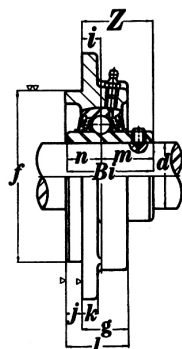

**FIT Bearings®**  
The Brand that Fits

**MOUNTED UNITS**  
UCFC 200 Flange Cartridge Units  
Setscrew Type, Normal Duty

B type Seal

L-III type Seal

ISO 9001:2000	DIMENSIONS																BOLT	COMPONENTS		WT.
Part Number	d	d	a	p	i	g	l	j	k	s	e	f	n	Z	Bi	m	Thread Size	Bearing Number	Hous. Num.	lbs
	inch	mm	inch																	
UCFC209-26	1 5/8																	UC209-26		
209-27	1 11/16		6.3	5.2	0.4	1.0	1.5	0.5	0.6	0.6	3.7	4.1	0.8	1.6	1.9	1.2	1/2-20UNF	209-27	FC209	6.0
209-28	1 3/4																	209-28		
209		45																209		
UCFC210-30	1 7/8																	UC210-30		
210-31	1 15/16		6.5	5.4	0.4	1.1	1.6	0.5	0.6	0.6	3.8	4.3	0.8	1.7	2.0	1.3	1/2-20UNF	210-31	FC210	6.4
210		50																210		
UCFC211-32	2																	UC211-32		
211-34	2 1/8		7.3	5.9	0.5	1.2	1.7	0.5	0.6	0.8	4.2	4.9	0.9	1.8	2.2	1.3	5/8-18UNF	211-34	FC211	9.3
211		55																211		
211-35	2 3/16																	211-35		
UCFC212-36	2 1/4																	UC212-36		
212		60	7.7	6.3	0.7	1.4	1.9	0.5	0.6	0.8	4.5	5.3	1.0	2.2	2.6	1.6	5/8-18UNF	212	FC212	10.9
212-38	2 3/8																	212-38		
212-39	2 7/16																	212-39		
UCFC213-40	2 1/2																	UC213-40		
213		65	8.1	6.7	0.6	1.4	1.9	0.6	0.6	0.8	4.7	5.7	1.0	2.2	2.6	1.6	5/8-18UNF	213	FC213	12.6
UCFC214-44	2 3/4																	UC214-44		
214		70	8.5	7.0	0.7	1.4	2.1	0.5	0.7	0.8	4.9	5.9	1.2	2.4	2.9	1.7	5/8-18UNF	214	FC214	15.0
UCFC215		75																UC215		
215-48	3		8.7	7.3	0.7	1.5	2.2	0.6	0.7	0.8	5.1	6.3	1.3	2.5	3.1	1.8	5/8-18UNF	215-48	FC215	15.9
UCFC216		80	9.4	7.9	0.7	1.7	2.3	0.6	0.7	0.9	5.6	6.7	1.3	2.7	3.3	1.9	3/4-16UNF	UC216	FC213	19.2
UCFC217-52	3 1/4																	UC217-52		
217		85	9.8	8.2	0.7	1.8	2.5	0.7	0.8	0.9	5.8	7.1	1.3	2.7	3.4	2.0	3/4-16UNF	217	FC217	22.7
UCFC218-56	3 1/2																	UC218-56		
218		90	10.4	8.7	0.9	2.0	2.7	0.7	0.8	0.9	6.1	7.5	1.6	3.5	3.8	2.2	3/4-16UNF	218	FC218	29.8