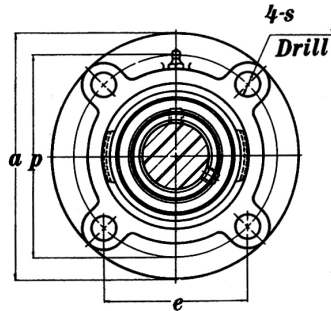

**FIT Bearings®**  
The Brand that Fits

**MOUNTED UNITS**  
UCFC 200 Flange Cartridge Units  
Setscrew Type, Normal Duty

B type Seal

L-III type Seal

ISO 9001:2000	DIMENSIONS																BOLT	COMPONENTS		WT.		
Part Number	d	d	a	p	i	g	l	j	k	s	e	f	n	Z	Bi	m	Thread Size	Bearing Number	Hous. Num.	lbs		
	inch	mm	inch																			
UCFC201 201-8	1/2	12															3/8-24UNF	UC201 201-8	FC201	1.7		
UCFC202 202-10	5/8	15	3.9	3.1	0.4	0.8	1.0	0.2	0.3	0.5	2.2	2.4	0.5	1.1	1.2	0.7		UC202 202-10	FC202			
UCFC203		17																UC203	FC203			
UCFC204-12 204	3/4	20																UC204-12 204	FC204			
UCFC205-14 205-15 205 205-16	7/8 15/16 1	25	4.5	3.5	0.4	0.8	1.0	0.2	0.3	0.5	2.5	2.8	0.6	1.2	1.3	0.8	3/8-24UNF	UC205-14 205-15 205 205-16	FC205	2.1		
UCFC206-18 206 206-19 206-20	1 1/8 1 3/16 1 1/4	30	4.9	3.9	0.4	0.9	1.2	0.3	0.3	0.5	2.8	3.2	0.6	1.3	1.5	0.9		3/8-24UNF	UC206-18 206 206-19 206-20		FC206	3.0
UCFC207-20 207-21 207-22 207 207-23	1 1/4 1 5/16 1 3/8 1 7/16	35	5.3	4.3	0.4	1.0	1.3	0.3	0.3	0.5	3.1	3.5	0.7	1.7	1.7	1.0			7/16-20UNF		UC207-20 207-21 207-22 207 207-23	
UCFC208-24 208-25 208	1 1/12 1 9/16	40	5.7	4.7	0.4	1.0	1.4	0.4	0.3	0.5	3.3	3.9	0.8	1.6	1.9	1.2	7/16-20UNF			UC208-24 208-25 208	FC208	