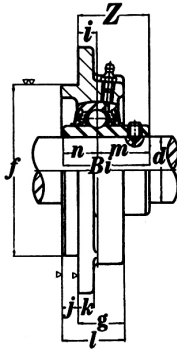

**FIT Bearings®**  
The Brand that Fits

**MOUNTED UNITS**  
UCFC 200 Flange Cartridge Units  
Setscrew Type, Normal Duty

B type Seal

L-III type Seal

ISO 9001:2000	DIMENSIONS																BOLT	COMPONENTS		WT.		
Part Number	d	d	a	p	i	g	l	j	k	s	e	f	n	Z	Bi	m	Thread Size	Bearing Number	Hous. Num.	lbs		
	inch	mm	inch																			
UCFC201 201-8	1/2	12															3/8-24UNF	UC201 201-8	FC201	1.7		
UCFC202 202-10	5/8	15	3.9	3.1	0.4	0.8	1.0	0.2	0.3	0.5	2.2	2.4	0.5	1.1	1.2	0.7		UC202 202-10	FC202			
UCFC203		17																UC203	FC203			
UCFC204-12 204	3/4	20																UC204-12 204	FC204			
UCFC205-14 205-15 205 205-16	7/8 15/16 1	25	4.5	3.5	0.4	0.8	1.0	0.2	0.3	0.5	2.5	2.8	0.6	1.2	1.3	0.8	3/8-24UNF	UC205-14 205-15 205 205-16	FC205	2.1		
UCFC206-18 206 206-19 206-20	1 1/8 1 3/16 1 1/4	30	4.9	3.9	0.4	0.9	1.2	0.3	0.3	0.5	2.8	3.2	0.6	1.3	1.5	0.9		3/8-24UNF	UC206-18 206 206-19 206-20		FC206	3.0
UCFC207-20 207-21 207-22 207 207-23	1 1/4 1 5/16 1 3/8 1 7/16	35	5.3	4.3	0.4	1.0	1.3	0.3	0.3	0.5	3.1	3.5	0.7	1.7	1.7	1.0			7/16-20UNF		UC207-20 207-21 207-22 207 207-23	
UCFC208-24 208-25 208	1 1/12 1 9/16	40	5.7	4.7	0.4	1.0	1.4	0.4	0.3	0.5	3.3	3.9	0.8	1.6	1.9	1.2	7/16-20UNF			UC208-24 208-25 208	FC208	