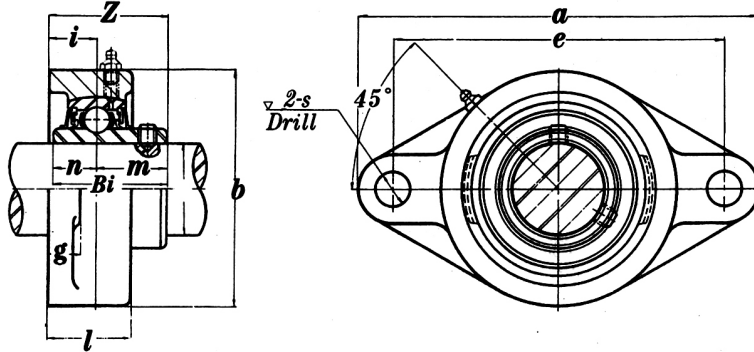

FIT Bearings®
The Brand that Fits

MOUNTED UNITS
UCFL 200 Flange Units (2-Bolt, Oval)
Setscrew Type, Medium Duty

B type Seal   L-III type Seal

ISO 9001:2000	DIMENSIONS													BOLT	COMPONENTS		WT.
Part Number	d inch	d mm	a	e	b	i	g	l	Z	Bi	s	m	n	Thread Size	Bearing Number	Housing Number	lbs
UCFL210-30	1 7/8														UC210-30		
210-31	1 15/16		7.8	6.2	4.5	0.9	0.6	1.6	2.2	1.9	0.7	1.3	0.7	5/8-18UNF	210-31	FL210	4.85
210		50													210		
UCFL211-32	2														UC211-32		
211-34	2 1/8		8.8	7.3	5.1	1.0	0.7	1.7	2.2	2.0	0.7	1.3	0.9	5/8-18UNF	211-34	FL211	7.28
211		55													211		
211-35	2 3/16														211-35		
UCFL212-36	2 1/4														UC212-36		
212		60													212	FL212	9.26
212-38	2 3/8		9.8	7.9	5.5	1.1	0.7	1.9	2.6	2.2	0.9	1.6	1.0	3/4-16UNF	212-38		
212-39	2 7/16														212-39		
UCFL213-40	2 1/2														UC213-40		
213		65	10.2	8.3	6.1	1.2	0.8	2.0	2.6	2.6	0.9	1.6	1.0	3/4-16UNF	213	FL213	11.24
UCFL214-44	2 3/4														UC214-44		
214		70	10.4	8.5	6.3	1.2	0.8	2.1	2.9	2.6	0.9 6	1.7	1.2	3/4-16UNF	214	FL214	12.57
UCFL215-47	2 15/16														UC215-47		
215		75	10.2	8.9	6.5	1.3	0.9	2.2	3.1	2.9	0.9	1.8	1.3	3/4-16UNF	215	FL215	14.11
215-48	3														215-48		
UCFL216		80	11.4	9.2	7.1	1.3	0.9	2.3	3.3	3.1	1.0	1.9	1.3	7/8-14UNF	UC216	FL216	17.20
UCFL217-52	3 1/4														UC217-52		
217		85	12.0	9.8	7.5	1.4	0.9	2.5	3.4	3.3	1.0	2.0	1.3	7/8-14UNF	217	FL217	21.61
UCFL218-56	3 1/2														UC218-56		
218		90	12.6	10.4	8.1	1.6	0.9	2.7	3.8	3.4	1.0	2.2	1.6	7/8-14UNF	218	FL218	27.12

CUSTOMERS ARE ALWAYS ENCOURAGED TO VISIT FIT'S SHANGHAI QUALITY CONTROL CENTER

CORPORATE - WEST COAST SALES
47655 Warm Springs Blvd
Fremont, CA 94539
Toll Free: (800) 808-0348
Phone: (510) 623-1688

MIDWEST SALES - DISTRIBUTION
2800 Galvin Drive
Elgin, IL 60124
Toll Free: (877) 808-0348
Phone: (847) 836-8200