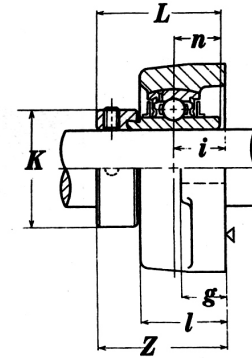

FIT Bearings®
The Brand that Fits

MOUNTED UNITS
UELFT 200 Flange Units (2-Bolt, Oval)
Eccentric Locking Collar Type, Medium Duty

ISO 9001:2000	DIMENSIONS													BOLT	COMPONENTS		WT.	
Part Number	d	d	a	e	b	i	g	l	Z	L	s	K	n	Thread Size	Bearing Number	Hous. Number	lbs	
	inch	mm	inch															
UELFT208-24	1 1/2														7/16-20UNF	UEL208-24		
208-25	1 9/16		6.7	5.6	4.0	0.9	0.6	1.5	2.3	2.2	0.5	2.3	0.8	208-25		FT208	3.97	
208		40												208				
UELFT209-26	1 5/8													7/16-20UNF	UEL209-26			
209-27	1 11/16		7.0	5.8	4.2	0.9	0.7	1.5	2.3	2.2	0.6	2.5	0.8		209-27	FT209	4.63	
209-28	1 3/4												209-28					
209		45											209					
UELFT210-30	1 7/8													5/8-18UNF	UEL210-30			
210-31	1 15/16		7.4	6.1	4.5	1.0	0.7	1.7	2.6	2.5	0.7	2.7	0.9		210-31	FT210	5.51	
210		50													210			
UELFT211-32	2													5/8-18UNF	UEL211-32			
211-34	2 3/16		8.5	7.2	5.0	1.2	0.8	1.8	2.9	2.8	0.7	3.0	1.0		211-34	FT211	7.72	
211		55											211					
211-35	2 3/16														211-35			
UELFT212-36	2 1/4													5/8-18UNF	UEL212-36			
212		60	9.2	7.9	5.4	1.3	0.8	2.0	3.1	3.1	0.7	3.3	1.2		212	FT212	9.92	
212-38	2 3/8														212-38			
212-39	2 7/16														212-39			

FIT STRIVES FOR LONG-TERM, WIN-WIN BUSINESS RELATIONSHIPS

CORPORATE - WEST COAST SALES
47655 Warm Springs Blvd
Fremont, CA 94539
Toll Free: (800) 808-0348
Phone: (510) 623-1688

MIDWEST SALES - DISTRIBUTION
2800 Galvin Drive
Elgin, IL 60124
Toll Free: (877) 808-0348
Phone: (847) 836-8200