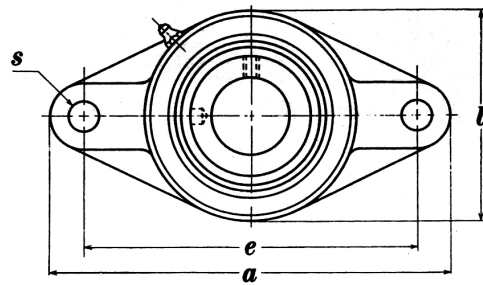

FIT Bearings®
The Brand that Fits

MOUNTED UNITS
UELFT 200 Flange Units (2-Bolt, Oval)
Eccentric Locking Collar Type, Medium Duty

ISO 9001:2000	DIMENSIONS													BOLT	COMPONENTS		WT.	
Part Number	d	d	a	e	b	i	g	l	Z	L	s	K	n	Thread Size	Bearing Number	Hous. Number	lbs	
	inch	mm	inch															
UELFT201-8	1/2														3/8-24UNF	UEL201-8	FT201	1.32
UELFT202		15												UEL202		FT202		
202-10	5/8													202-10		FT202		
UELFT203		17	4.4	3.5	2.3	0.6	0.5	1.1	1.8	1.7	0.4	1.3	0.6	UEL203		FT203		
203-11	11/16													203-11	FT203			
UELFT204-12	3/4														UEL204-12	FT204		
204		20													204	FT204		
UELFT205-14	7/8													3/8-24UNF	UEL205-14		1.76	
205-15	15/16														205-15	FT205		
205		25	4.9	3.9	2.7	0.6	0.5	1.1	1.8	1.7	0.4	1.5	0.6		205	FT205		
205-16	1														205-16	FT205		
UELFT206-18	1 1/8													3/8-24UNF	UEL206-18		2.43	
206		30													206	FT206		
206-19	1 3/16		5.5	4.5	3.2	0.7	0.6	1.2	1.9	1.9	0.4	1.7	0.7		206-19	FT206		
206-20	1 1/4														206-20	FT206		
UELFT207-20	1 1/4													7/16-20UNF	UEL207-20		3.09	
207-21	1 5/16														207-21			
207-22	1 3/8		6.1	5.1	3.7	0.8	0.6	1.4	2.1	2.0	0.5	2.1	0.7		207-22	FT207		
207		35													207	FT207		
207-23	1 7/16														207-23	FT207		

GIVE US A CALL; WE CAN ASSIST YOU WITH QUOTES, SAMPLES, AND/OR QUESTIONS

CORPORATE - WEST COAST SALES
47655 Warm Springs Blvd
Fremont, CA 94539
Toll Free: (800) 808-0348
Phone: (510) 623-1688

MIDWEST SALES - DISTRIBUTION
2800 Galvin Drive
Elgin, IL 60124
Toll Free: (877) 808-0348
Phone: (847) 836-8200