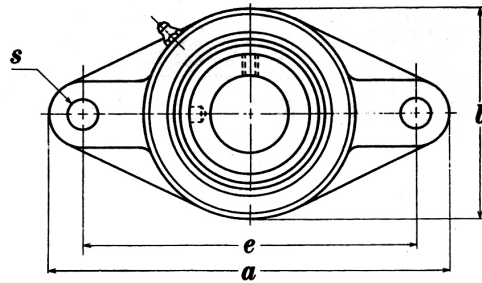

FIT Bearings®
The Brand that Fits

MOUNTED UNITS
UELFT 200 Flange Units (2-Bolt, Oval)
Eccentric Locking Collar Type, Medium Duty

ISO 9001:2000	DIMENSIONS													BOLT	COMPONENTS		WT.	
Part Number	d	d	a	e	b	i	g	l	Z	L	s	K	n	Thread Size	Bearing Number	Hous. Number	lbs	
	inch	mm	inch															
UELFT208-24	1 1/2														7/16-20UNF	UEL208-24		
208-25	1 9/16		6.7	5.6	4.0	0.9	0.6	1.5	2.3	2.2	0.5	2.3	0.8	208-25		FT208	3.97	
208		40												208				
UELFT209-26	1 5/8													7/16-20UNF	UEL209-26			
209-27	1 11/16		7.0	5.8	4.2	0.9	0.7	1.5	2.3	2.2	0.6	2.5	0.8		209-27	FT209	4.63	
209-28	1 3/4												209-28					
209		45											209					
UELFT210-30	1 7/8													5/8-18UNF	UEL210-30			
210-31	1 15/16		7.4	6.1	4.5	1.0	0.7	1.7	2.6	2.5	0.7	2.7	0.9		210-31	FT210	5.51	
210		50													210			
UELFT211-32	2													5/8-18UNF	UEL211-32			
211-34	2 3/16		8.5	7.2	5.0	1.2	0.8	1.8	2.9	2.8	0.7	3.0	1.0		211-34	FT211	7.72	
211		55											211					
211-35	2 3/16														211-35			
UELFT212-36	2 1/4													5/8-18UNF	UEL212-36			
212		60	9.2	7.9	5.4	1.3	0.8	2.0	3.1	3.1	0.7	3.3	1.2		212	FT212	9.92	
212-38	2 3/8														212-38			
212-39	2 7/16														212-39			

FIT STRIVES FOR LONG-TERM, WIN-WIN BUSINESS RELATIONSHIPS

CORPORATE - WEST COAST SALES
47655 Warm Springs Blvd
Fremont, CA 94539
Toll Free: (800) 808-0348
Phone: (510) 623-1688

MIDWEST SALES - DISTRIBUTION
2800 Galvin Drive
Elgin, IL 60124
Toll Free: (877) 808-0348
Phone: (847) 836-8200