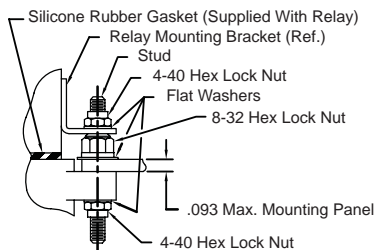

Relay Socket Mounting Instructions

Top Mount & Bottom Mount

Mounting Instructions

MIL-PRF-12883/40, MIL-PRF-12883/41
 MIL-PRF-12883/47, MIL-PRF-12883/48
 MIL-PRF-12883/54, MIL-PRF-12883/55

TOP MOUNT

BOTTOM MOUNT

Mounting Instructions

MIL-PRF-12883/44, MIL-PRF-12883/45
 MIL-PRF-12883/46

TOP MOUNT

BOTTOM MOUNT

Mounting Instructions

Mircominature Relay Sockets

TOP MOUNT

BOTTOM MOUNT

Mounting Instructions

Non-Environmental Solder Termination Relay Sockets

TOP MOUNT

BOTTOM MOUNT