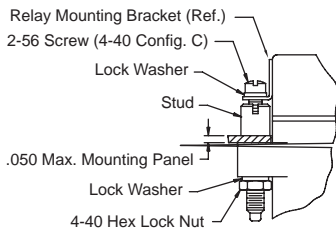

Relay Socket Mounting Instructions

Top Mount & Bottom Mount

Mounting Instructions

MIL-PRF-12883/40, MIL-PRF-12883/41
 MIL-PRF-12883/47, MIL-PRF-12883/48
 MIL-PRF-12883/54, MIL-PRF-12883/55

TOP MOUNT

BOTTOM MOUNT

Mounting Instructions

MIL-PRF-12883/44, MIL-PRF-12883/45
 MIL-PRF-12883/46

TOP MOUNT

BOTTOM MOUNT

Mounting Instructions

Mircominature Relay Sockets

TOP MOUNT

BOTTOM MOUNT

Mounting Instructions

Non-Environmental Solder Termination Relay Sockets

TOP MOUNT

BOTTOM MOUNT