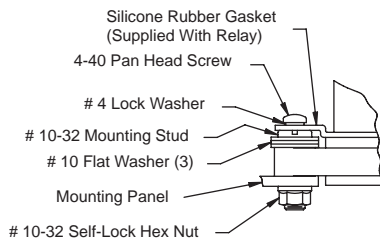

Relay Socket Mounting Instructions

Top Mount & Bottom Mount

Mounting Instructions

MIL-PRF-12883/40, MIL-PRF-12883/41
 MIL-PRF-12883/47, MIL-PRF-12883/48
 MIL-PRF-12883/54, MIL-PRF-12883/55

TOP MOUNT

BOTTOM MOUNT

Mounting Instructions

MIL-PRF-12883/44, MIL-PRF-12883/45
 MIL-PRF-12883/46

TOP MOUNT

BOTTOM MOUNT

Mounting Instructions

Mircominature Relay Sockets

TOP MOUNT

BOTTOM MOUNT

Mounting Instructions

Non-Environmental Solder Termination Relay Sockets

TOP MOUNT

BOTTOM MOUNT