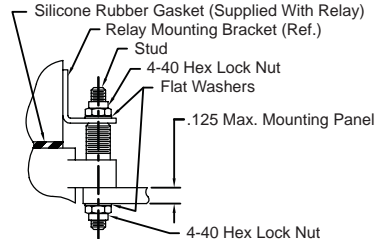

Relay Socket Mounting Instructions

Top Mount & Bottom Mount

Mounting Instructions

MIL-PRF-12883/40, MIL-PRF-12883/41
 MIL-PRF-12883/47, MIL-PRF-12883/48
 MIL-PRF-12883/54, MIL-PRF-12883/55

TOP MOUNT

BOTTOM MOUNT

Mounting Instructions

MIL-PRF-12883/44, MIL-PRF-12883/45
 MIL-PRF-12883/46

TOP MOUNT

BOTTOM MOUNT

Mounting Instructions

Mircominature Relay Sockets

TOP MOUNT

BOTTOM MOUNT