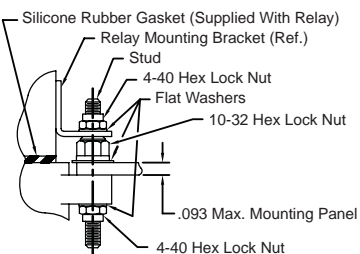

Relay Socket Mounting Instructions

Top Mount & Bottom Mount

Mounting Instructions

MIL-PRF-12883/40, MIL-PRF-12883/41
 MIL-PRF-12883/47, MIL-PRF-12883/48
 MIL-PRF-12883/54, MIL-PRF-12883/55

TOP MOUNT

BOTTOM MOUNT

Mounting Instructions

MIL-PRF-12883/44, MIL-PRF-12883/45
 MIL-PRF-12883/46

TOP MOUNT

BOTTOM MOUNT

Mounting Instructions

Mircominature Relay Sockets

TOP MOUNT

BOTTOM MOUNT

Mounting Instructions

Non-Environmental Solder Termination Relay Sockets

TOP MOUNT

BOTTOM MOUNT