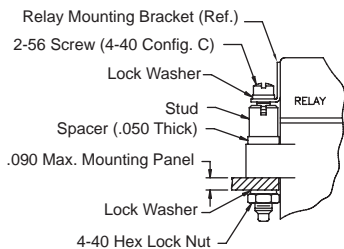

Relay Socket Mounting Instructions

Top Mount & Bottom Mount

Mounting Instructions

MIL-PRF-12883/40, MIL-PRF-12883/41
 MIL-PRF-12883/47, MIL-PRF-12883/48
 MIL-PRF-12883/54, MIL-PRF-12883/55

TOP MOUNT

BOTTOM MOUNT

Mounting Instructions

MIL-PRF-12883/44, MIL-PRF-12883/45
 MIL-PRF-12883/46

TOP MOUNT

BOTTOM MOUNT

Mounting Instructions

Mircominature Relay Sockets

TOP MOUNT

BOTTOM MOUNT

Mounting Instructions

Non-Environmental Solder Termination Relay Sockets

TOP MOUNT

BOTTOM MOUNT