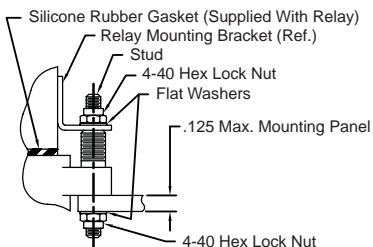

Relay Socket Mounting Instructions

Top Mount & Bottom Mount

Mounting Instructions

MIL-PRF-12883/40, MIL-PRF-12883/41
 MIL-PRF-12883/47, MIL-PRF-12883/48
 MIL-PRF-12883/54, MIL-PRF-12883/55

TOP MOUNT

BOTTOM MOUNT

Mounting Instructions

MIL-PRF-12883/44, MIL-PRF-12883/45
 MIL-PRF-12883/46

TOP MOUNT

BOTTOM MOUNT

Mounting Instructions

Mircominature Relay Sockets

TOP MOUNT

BOTTOM MOUNT

Mounting Instructions

Non-Environmental Solder Termination Relay Sockets

TOP MOUNT

BOTTOM MOUNT