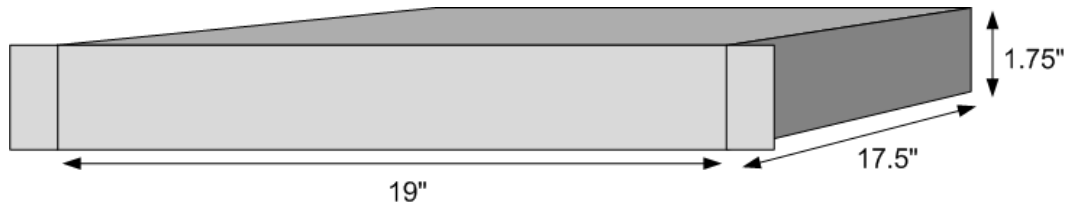

FOXCOM

Complete RF-2-Fiber Solutions

General Characteristics	
Enclosure Capacity	Up to 4 units
Enclosure Size	19" x 17.5" x 1.75"
RF Connector	F-type, SMA, BNC
Optical Connector Qty	4
Optical Connector Type	FC-APC or SC-APC
Input Power	90 - 260 VAC, 50/60Hz, 0.5 Amp max. (optional DC powering)
Power Consumption	40 Watts Max
Operating Temp. Range	-10° to +55° C
Storage Temp. Range	40° to +85° C
Humidity	Humidity 95%, non-condensing
Dust and Water Protection	IP55

Mechanical Drawing

7190M Ordering Information

7190M	19 Inch 1RU chassis, including Two 90-240VAC PS. Capable of holding Max 4 Sat-Light Cards.
7190M-DC	19Inch 1RU chassis, powered by 12-24VDC. Capable of holding Max 4 Sat-Light Cards.

7190M Options

Contact Foxcom for available pre installed RF/Optical passive accessories

Head office
16 Hatassia Street
Har Tuv A Industrial Zone
Beit Shemesh, Israel 99052
Tel: +(972) 2 5899888
Fax: +(972) 2 5899898

USA office
136 Main St. Suite 300
Princeton, NJ 08540
Tel: 609 514 1800
Fax: 609 514 1881

All specifications are subject to change without notice. Rev A Mar 2012