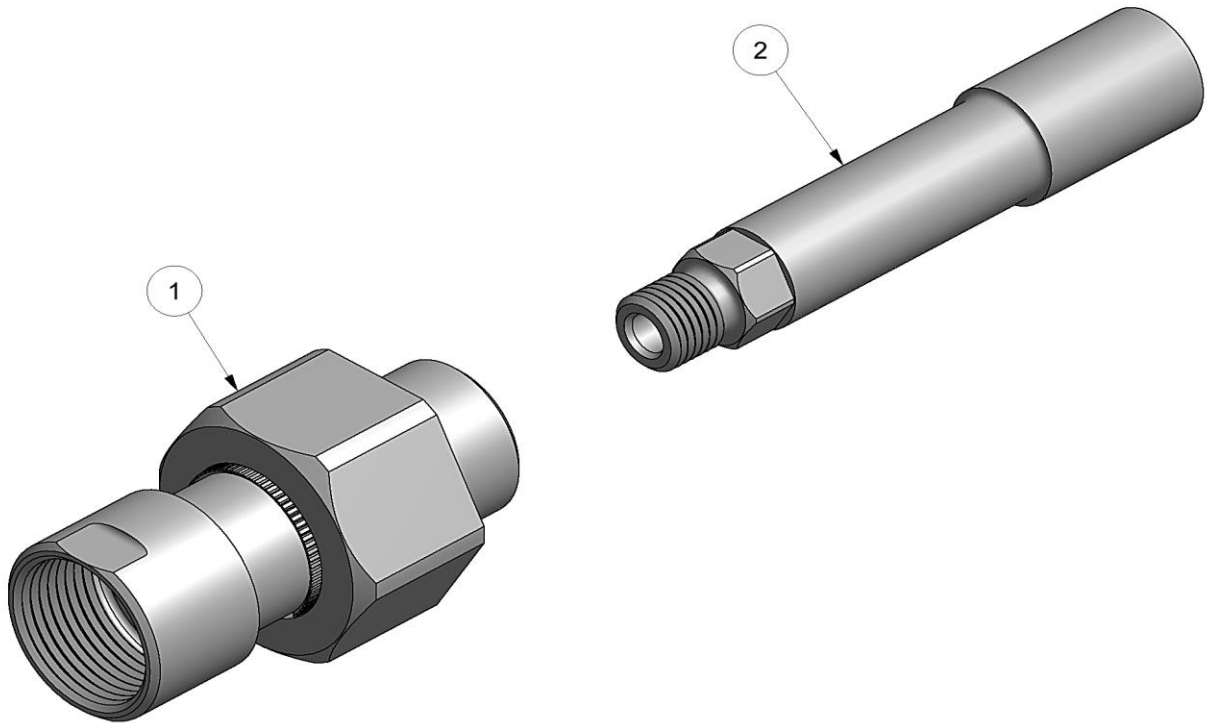

# 751704 ADAPTER DATA SHEET

6/05 REV 2/15

## GAGE BILT

**GAGE BILT Inc.**

44766 Centre Court (586) 226-1500  
 Clinton Twp., MI 48038 (586) 226-1505 Fax  
 e-mail:solutions@gagebilt.com / www.gagebilt.com

Type:

Rotatable  
 Nose Assembly  
 Adapter

Adapts GB704 Series Nose Assemblies to:  
 GB731, GB751, GB752, GB722 and GB2481 Installation Tools

Ref. No.	Qty.	Description	751704
1	1	Anvil Adapter Assy	752708
2	1	Collet Adapter	752706