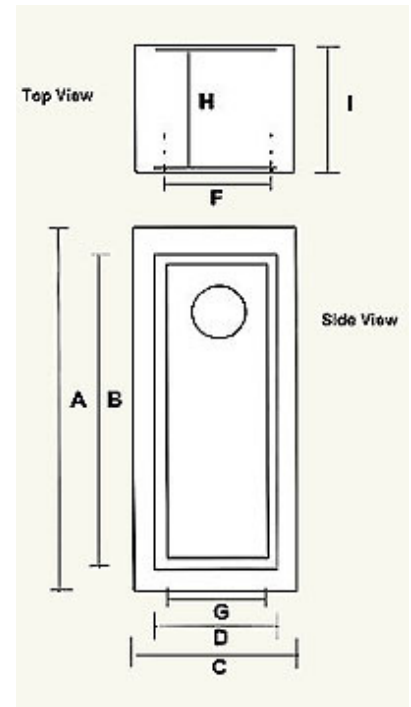

Standard Dimensions & Features for Cabinets, Racks and Enclosures

Dimensions / Definitions

A: External height

B: Internal usable height

C: External width

D: Internal usable width

F: Distance between mounting holes

G: Chassis clearance

H: Usable space

I: External depth

H.P.O. Horizontal panel opening. The overall width of the cabinet is the H.P.O. plus 4 inches.

V.P.O. Vertical panel opening. The overall height of the cabinet is the V.P.O. plus 6 inches. DEPTH The overall depth is the same as the dimension. When ordering cabinets, please choose from the size configurations below or provide us with your custom configuration.

HPO	VPO	Dept h	A	B	C	D	F	G	H	I
19	24	24	30	24	23	19	18.31	17.81	22.25	24
19	24	30	30	24	23	19	18.31	17.81	28.25	30
19	42	24	48	42	23	19	18.31	17.81	22.25	24
19	42	30	48	42	23	19	18.31	17.81	28.25	30
19	53	30	59	53	23	19	18.31	17.81	28.25	30
19	57	30	63	57	23	19	18.31	17.81	28.25	30
19	63	24	69	63	23	19	18.31	17.81	22.25	24
19	63	30	69	63	23	19	18.31	17.81	28.25	30
19	70	24	76	70	23	19	18.31	17.81	22.25	24
19	70	30	76	70	23	19	18.31	17.81	28.25	30
19	70	36	76	70	23	19	18.31	17.81	34.25	36
19	77	24	83	77	23	19	18.31	17.81	22.25	24
19	77	30	83	77	23	19	18.31	17.81	28.25	30
19	77	36	83	77	23	19	18.31	17.81	34.25	36