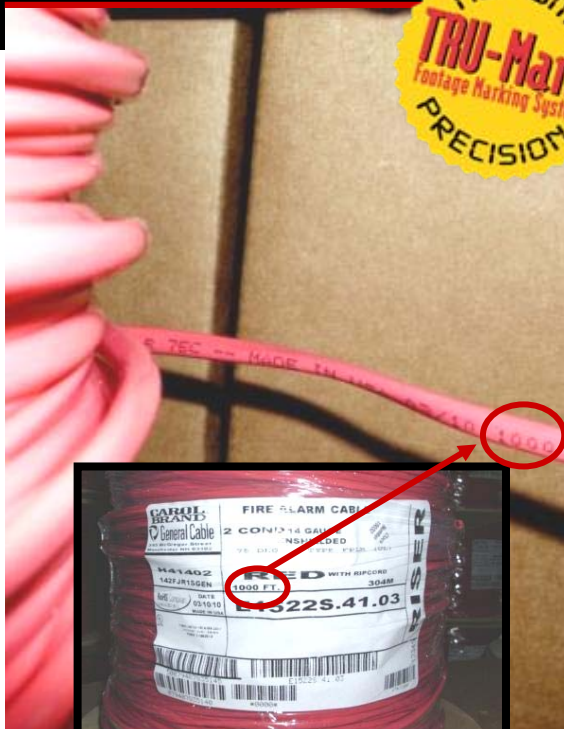

■ Carol® Brand Alarm & Security Cables Featuring TRU-Mark®

CAROL BRAND

**ELECTRONICS
WIRE & CABLE**

General Cable is pleased to offer the **TRU-Mark® Sequential Footage Marking System** on its Carol® Brand line of Alarm & Security Cables.

The TRU-Mark System, which was selected in March 2010 as the *Wire & Cable Category Winner* in the 2010 EC&M Product of the Year competition, sequentially marks every two feet of Carol Brand products in Descending Order from the start of the reel to the core.

Product is TRU-Marked to match reel lengths with large visible fonts for accuracy with 1% tolerance.

Benefits of TRU-Mark:

- Installers will always know how much is left on the reel or box!
- Excellent for partial reel inventory management
- No more coming up short on partial reels
- Saves time and money on the job

Carol Brand Alarm & Security cables are UL Listed, CSA Certified and RoHS Compliant.

General Cable's Carol Brand is the right solution for alarm and security wire and cable. Carol offers as broad an offering as anyone in the industry. General Cable has the right product to serve every application.