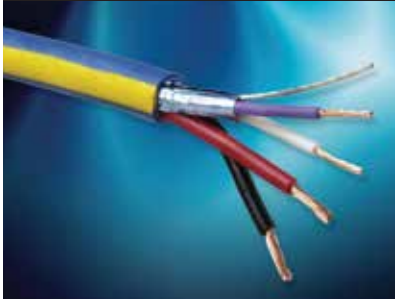

Gepco® Brand Lighting Control and Touch Panel Systems

Applications:

Lighting Controls
Window Controls
Audio Level Controls
Video Controls
Computer/Internet Controls