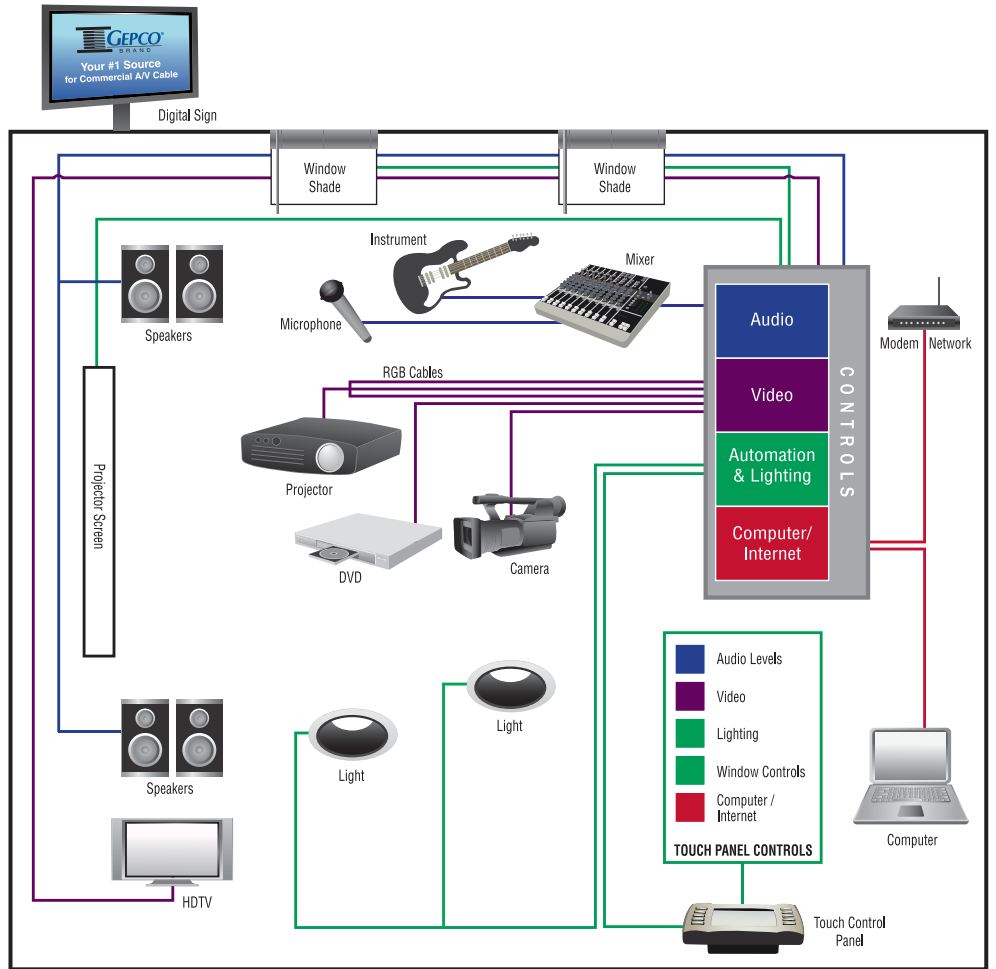

# Gepco® Brand Lighting Control and Touch Panel Systems

## Applications:

Lighting Controls  
Window Controls  
Audio Level Controls  
Video Controls  
Computer/Internet Controls

Plenum Cable Solution	Non-Plenum Cable Solution	Description
-----------------------	---------------------------	-------------