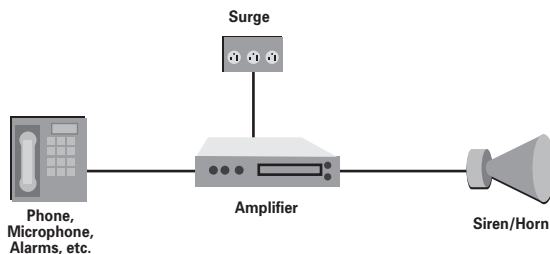

Cable Solution	Description
E1002S	22/2 Conductor Riser
E1004S	22/4 Conductor Riser
C4408	22/2 Solid Conductor CMR/CMX
C4408ST	22/2 Stranded Conductor CMR/CMX
C4412	22/4 Solid Conductor Solid CMR/CMX
C4412ST	22/4 Stranded Conductor CMR/CMX
C4408.84.XX	22/2 Solid Conductor CM/CMX*
C4408ST.84.XX	22/2 Stranded Conductor CM/CMX*
C4412.84.XX	22/4 Solid Conductor CM/CMX*
C4412ST.84.XX	22/4 Stranded Conductor CM/CMX*
E1006S	22/6 Conductor Riser
E1008S	22/8 Conductor Riser
E1032S	18/2 Conductor Riser
E1034S	18/4 Conductor Riser
E1042S	16/2 Conductor Riser
E1044S	16/4 Conductor Riser
E1052S	14/2 Conductor Riser
E1054S	14/4 Conductor Riser
E1062S	12/2 Conductor Riser
E1064S	12/4 Conductor Riser
SSUB162	16/2 Stranded Conductor, High Resolution, Direct Burial CM/CL3
SSUB164	16/4 Stranded Conductor, High Resolution, Direct Burial CM/CL3
SSUB142	14/2 Stranded Conductor, High Resolution, Direct Burial CL3
SSUB144	14/4 Stranded Conductor, High Resolution, Direct Burial CL3
SSPUB162	16/2 Stranded Conductor, High Resolution OFC, Direct Burial CM
SSPUB164	16/4 Stranded Conductor, High Resolution OFC, Direct Burial CM
SSPUB142	14/2 Stranded Conductor, High Resolution OFC, Direct Burial CL3/PLTC
SSPUB144	14/4 Stranded Conductor, High Resolution OFC, Direct Burial CL3/PLTC

Burglar Alarm Cable in 500' Coil Packs*

Cable Solution	Description
C1000	Command® Series Twisted Pair Speaker, 22/2, 7x30 Stranding, 500' Reels
C1001	Command Series Twisted Pair Speaker, 20/2, 7x28 Stranding, 500' Reels
C1002	Command Series Twisted Pair Speaker, 18/2, 7x26 Stranding, 500' Reels
C1003	Command Series Twisted Pair Speaker, 16/2, 19x29 Stranding, 500' Reels
C1004	Command Series Twisted Pair Speaker, 14/2, 42x30 Stranding, 500' Reels
C1005	Command Series Twisted Pair Speaker, 12/2, 65x30 Stranding, 500' Reels
C1362	22/2 Conductor Zip (not for inwall use)
C1357	18/2 Conductor Zip (not for inwall use)
C1458	16/2 Conductor Zip CL2
C1461	14/2 Conductor Zip CL2
C1463	12/2 Conductor Zip CL2
C1702	14/2 Command Series Home Grade Speaker
C1703	14/4 Command Series Home Grade Speaker
C1704	16/2 Command Series Home Grade Speaker
C1705	16/4 Command Series Home Grade Speaker
C1800	Command Series "High Def" Speaker Type NEC, 12/2, 105x32 Stranding, 500' Reels
C1801	Command Series "High Def" Speaker Type NEC, 12/4, 105x32 Stranding, 500' Reels
C1802	Command Series "High Def" Speaker Type NEC, 14/2, 105x34 Stranding, 500' Boxes
C1803	Command Series "High Def" Speaker Type NEC, 14/4, 105x34 Stranding, 500' Reels
C1804	Command Series "High Def" Speaker Type NEC, 16/2, 65x34 Stranding, 500' Boxes
C1805	Command Series "High Def" Speaker Type NEC, 16/4, 65x34 Stranding, 500' Boxes
395031X3	23/3 Command Series RGB Cables, Solid BC, Foam PE, Dual Foil + 95% TC Braid
395031X5	23/5 Command Series RGB Cables, Solid BC, Foam PE, Dual Foil + 95% TC Braid

Oxygen-Free + ETP High-Performance Home Theater Cables