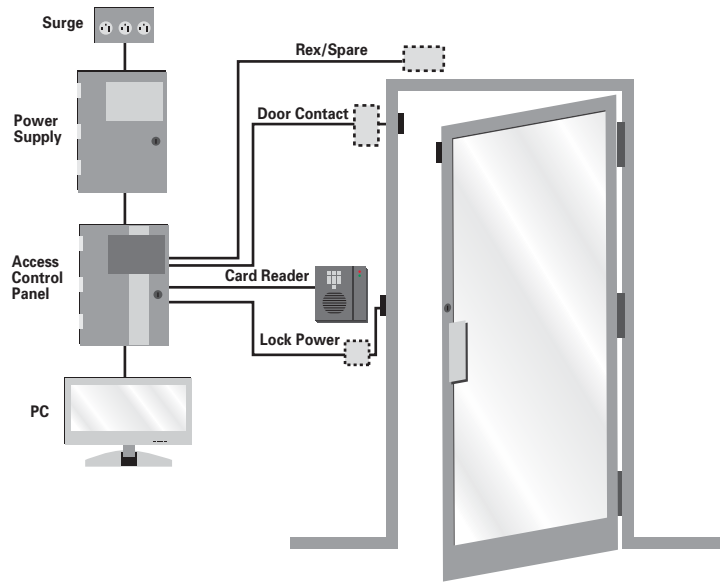

## Access Control

- Applications:**
- Door Controllers
  - Prox Sensors
  - Key Pads
  - Card Readers
  - Gate Access

Cable Solution	Description
4EPL4S	4 Shielded Elements Overall Jacket Access Control Plenum*
4EPL1S	4 Elements 1 Shielded Overall Jacket Access Control Plenum*
4ERS4S	4 Shielded Elements Overall Jacket Access Control Riser**
4ERS1S	4 Elements 1 Shielded Overall Jacket Access Control Riser**
ZF22C0186519	18C Composite Access Control Plenum
E2002S	22/2 Conductor Shielded Riser
E2004S	22/4 Conductor Shielded Riser
E2006S	22/6 Conductor Shielded Riser
E2008S	22/8 Conductor Shielded Riser
E2010S	22/10 Conductor Shielded Riser
E2012S	22/12 Conductor Shielded Riser
E2102S	22/2 Conductor Shielded Plenum
E2104S	22/4 Conductor Shielded Plenum
E2106S	22/6 Conductor Shielded Plenum
E2108S	22/8 Conductor Shielded Plenum
E2032S	18/2 Conductor Shielded Riser
E2034S	18/4 Conductor Shielded Riser
E2036S	18/6 Conductor Shielded Riser