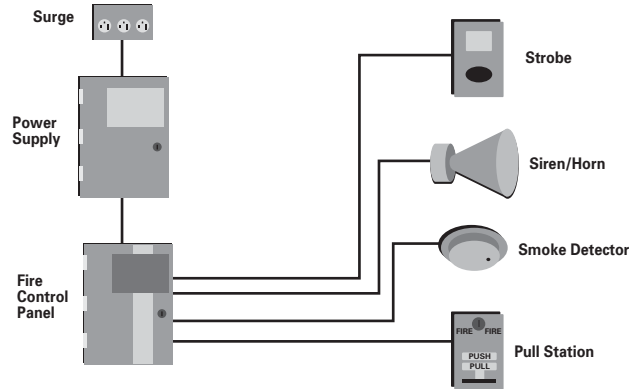

Cable Solution	Description
E1502S	18/2 Conductor Riser FPLR
E1504S	18/4 Conductor Riser FPLR
E1522S	14/2 Conductor Riser FPLR
E1524S	14/4 Conductor Riser FPLR
E2502S	18/2 Conductor Shielded Riser FPLR
E2504S	18/4 Conductor Shielded Riser FPLR
E2532S	14/2 Conductor Shielded Riser FPLR
E2534S	14/4 Conductor Shielded Riser FPLR
E3502S	18/2 Conductor Plenum FPLP
E3504S	18/4 Conductor Plenum FPLP
E3522S	14/2 Conductor Plenum FPLP
E3524S	14/4 Conductor Plenum FPLP

Cable Solution	Description
E3602S	18/2 Conductor Shielded Plenum FPLP
E3604S	18/4 Conductor Shielded Plenum FPLP
E3622S	14/2 Conductor Shielded Plenum FPLP
E3624S	14/4 Conductor Shielded Plenum FPLP