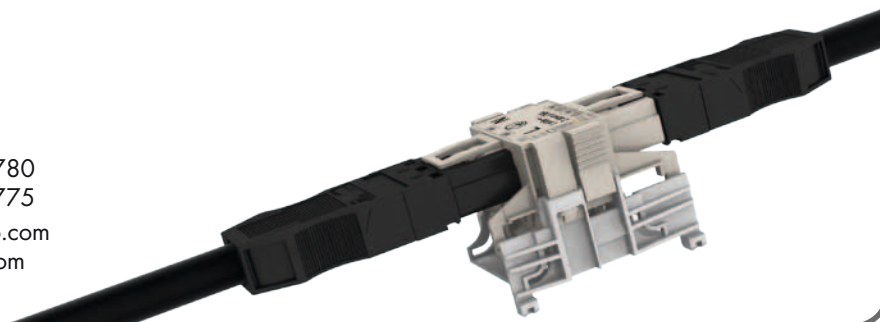

Would you like to know more?

We are always ready to help:

WAGO Kontakttechnik GmbH & Co. KG

Postfach 2880 · 32385 Minden
Hansastraße 27 · 32423 Minden

Phone:

Headquarters +49 (0) 571/887 - 0
Sales +49 (0) 571/887 - 222
Order Service +49 (0) 571/887 - 333
Service and Support +49 (0) 571/887 - 77770
Fax: +49 (0) 571/887 - 169

Email: linect@wago.com

Online: www.wago.com

WAGO Kontakttechnik Ges.m.b.H.

Laxenburger Straße 244
1230 Vienna

Phone:

Headquarters +43 1/6150780
Fax: +43 1/6150775
Email: info.at@wago.com
Online: www.wago.com

WAGO CONTACT SA

Rte de l'Industrie 19
1564 Domdidier

Phone:

Headquarters +41 26/676 - 758 - 6
Fax: +41 26/676 - 7501

Email: wago.switzerland@wago.com

Online: www.wago.com

WAGO®