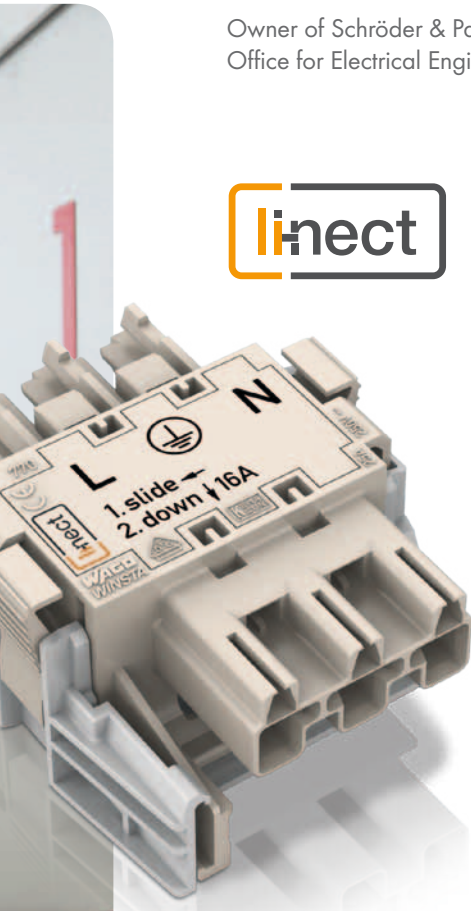

**“My last project
was one of the easiest –
from planning to procurement!”**

Uwe Burstädt

Owner of Schröder & Partner
Office for Electrical Engineering