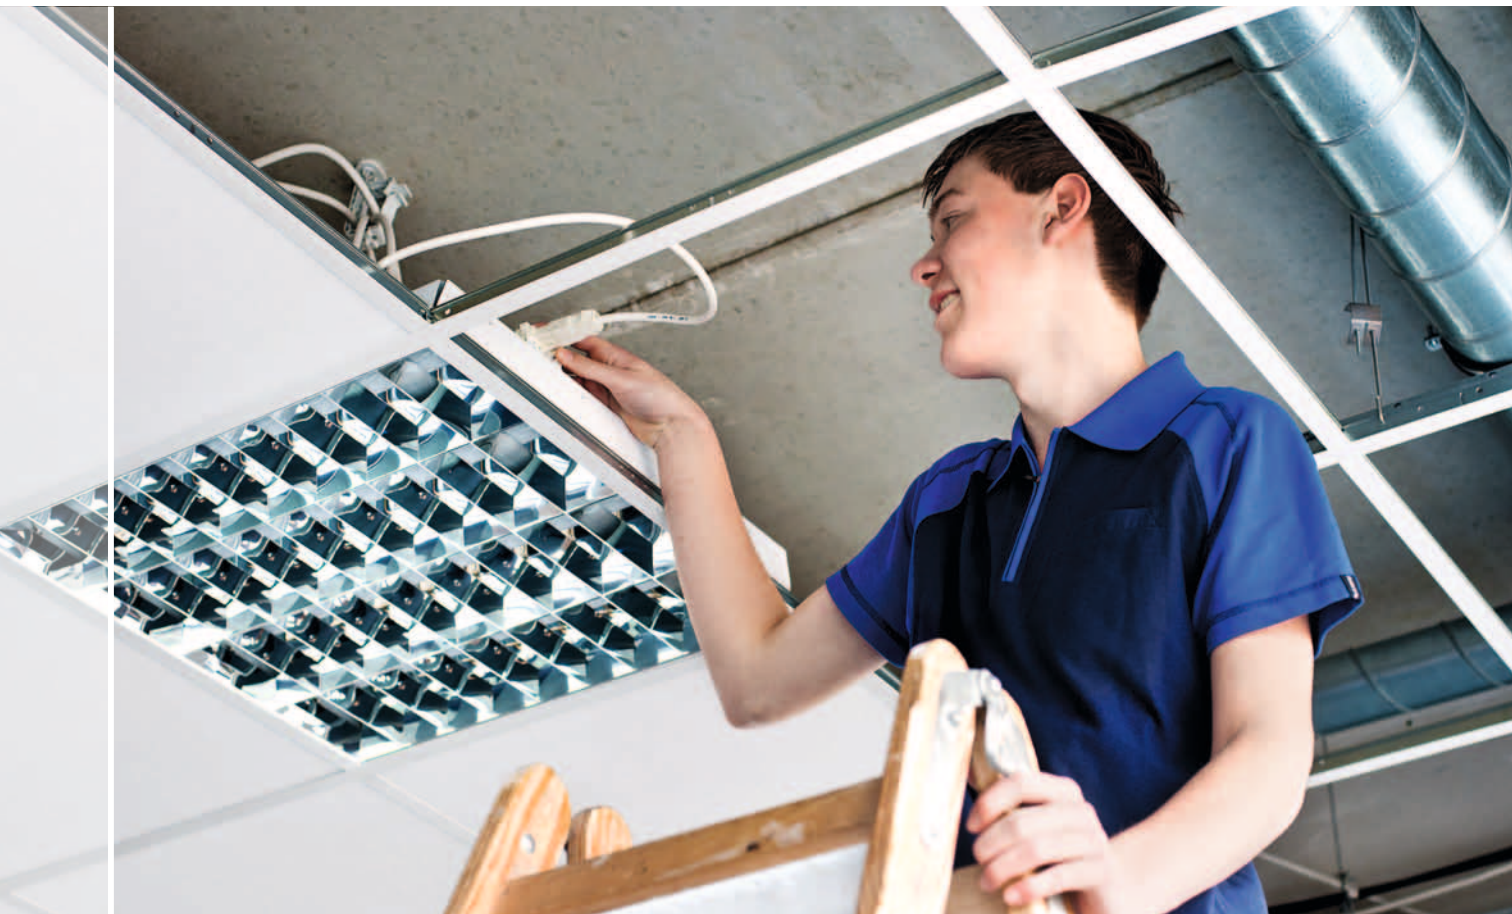

...favored by lighting manufacturers,
planners and electrical installers!

WAGO®

A man in a dark grey pinstriped suit, light blue shirt, and yellow patterned tie, wearing glasses, stands smiling and holding a black cable with a blue and white connector. He is positioned in front of a large, white, rectangular light fixture with a grid of slats. The background is plain white.

The Linect logo consists of a stylized 'i' inside a square frame, followed by the word 'inect' in a lowercase, sans-serif font. The 'i' is orange, and the rest of the logo is black.

Linect

Pluggable electrical installation...

...streamlined with
the universal light connection!

Pluggable electrical installation...

...for innovative planners!

**“My last project
was one of the easiest –
from planning to procurement!”**

Uwe Burstädt

Owner of Schröder & Partner
Office for Electrical Engineering

Pluggable electrical installation...

...ensures on-time completion
and eliminates errors!

"I install error-free with Plug-and-Play
within the shortest time -