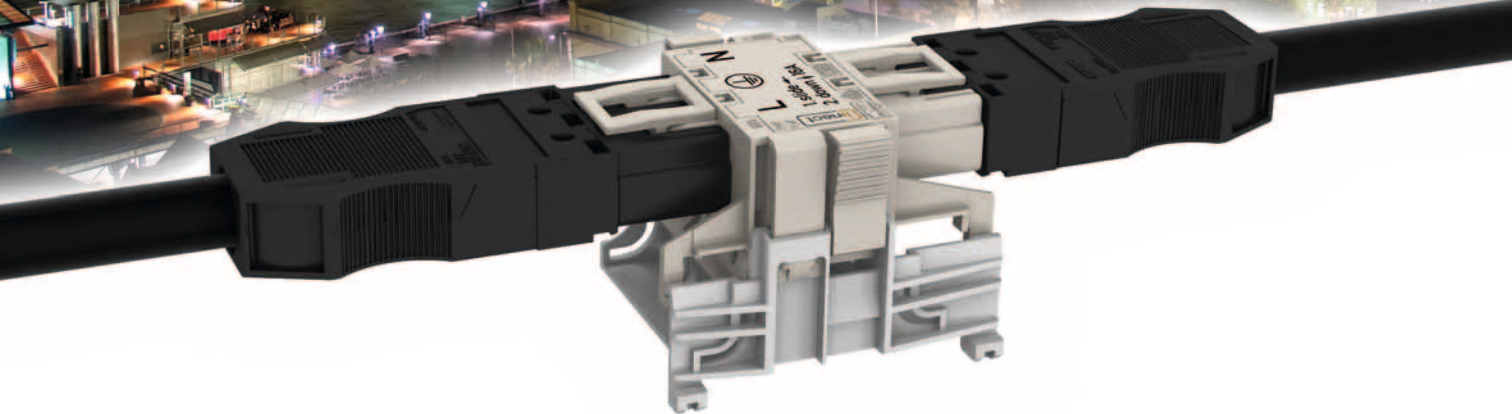

Modern Lights

Need Modern,
Pluggable Connections!

Linect® – Also Ideal
for LED Applications

Pluggable electrical installation...

...or conventional wiring?

Linect[®] does it all!

Pluggable electrical installation...

...favored by lighting manufacturers,
planners and electrical installers!

WAGO®

A man in a dark grey pinstriped suit, light blue shirt, and yellow patterned tie, wearing glasses, stands smiling and holding a black cable with a blue and white connector. He is positioned in front of a large, white, rectangular light fixture with a grid of slats. The background is plain white.

**“I am impressed with the
new lighting connection
concept Linect®.**

From now on, our customers
benefit from universal light
connections and we save
ourselves countless
variations!”

Manfred Diez

Managing Partner,
RIDI Leuchten GmbH

The Linect logo consists of a stylized 'i' inside a square frame, followed by the word 'inect' in a lowercase, sans-serif font. The 'i' is orange, and the rest of the logo is black.

Linect

Pluggable electrical installation...